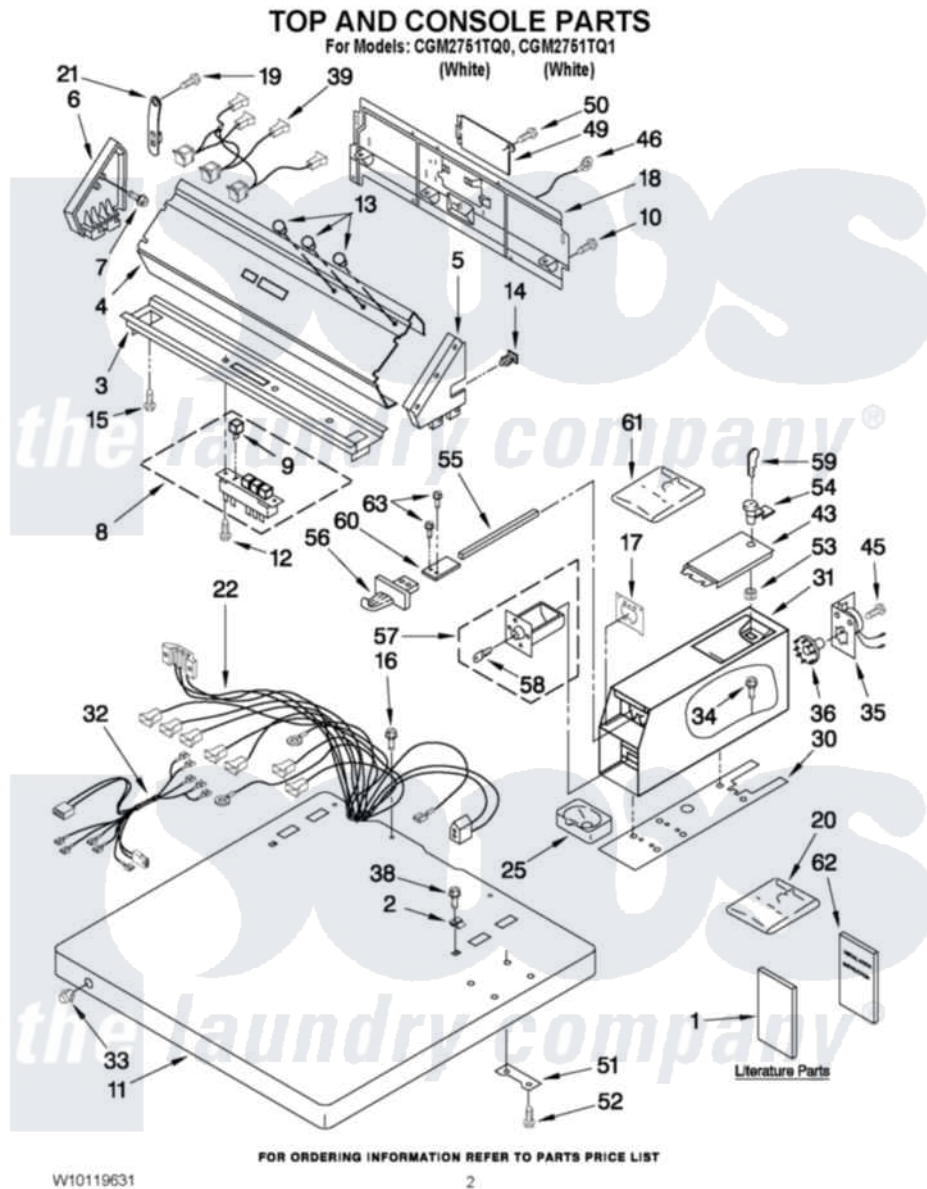

Whirlpool CGM2751TQ1 01 - TOP AND CONSOLE PARTS

Whirlpool [Commercial Whirlpool CGM2751TQ1 Dryer Parts](#) Parts Diagram 01 - TOP AND CONSOLE PARTS
Click on the part number to view part

Item	Original Part Number	Replaced By	Status	Part Description
1	8577208		Not Available	Instructions Installation
"	8533569			Wiring Diagram
"	W10119631			Repair Parts List
2	357213			Nut, Push-In
3	3361029			Bracket, Control
4	8316634			Panel, Control
5	8316516	W10096340		Cap, End
6	3949734	W10096320		Cap, End
7	97787	W10109200		Screw, Baffle Mounting
8	8316437	W10330137		Switch, Pushbutton
9	8316433			Pushbutton
10	693995			Screw, Hex Head
11	3954665			Top
12	303921	489128		Screw, 8-32 X 27/64
13	3348109			Lens Light
14	689559			Nut, Push-In