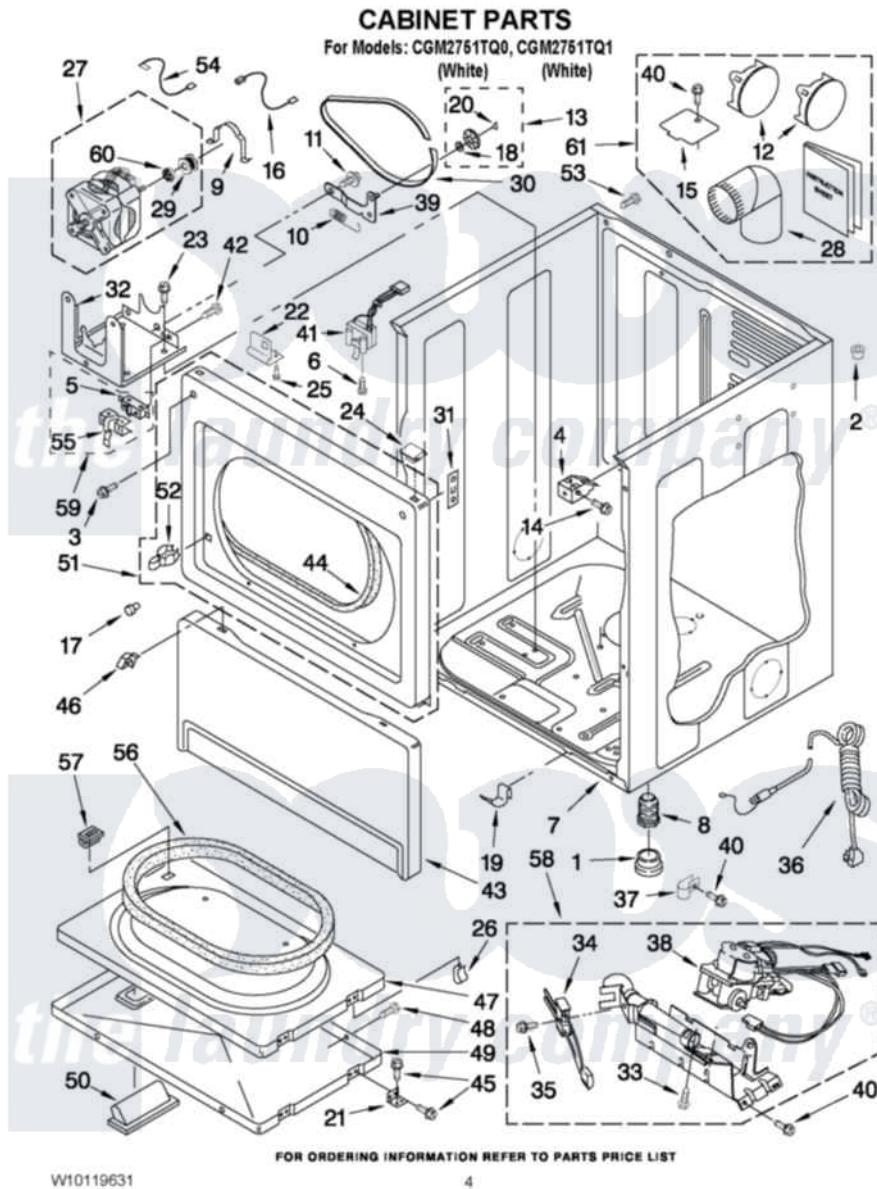

Whirlpool CGM2751TQ1 02 - CABINET PARTS

Whirlpool [Commercial Whirlpool CGM2751TQ1 Dryer Parts](#) Parts Diagram 02 - CABINET PARTS
Click on the part number to view part

Item	Original Part Number	Replaced By	Status	Part Description
1	3391943			Boot, Foot
2	356674			Cone, Wedge
3	W10045050			Screw, 10-16 x 1/2
4	3391846			Clip, Front Panel
5	3394881	279782		Switch-Lid
6	697773	3395530		Screw
7	8310656			Cabinet
8	3392100	49621		Feet-Leveling
NI	279810			Foot-Optional
9	660658			Clamp, Motor Mounting 343481 685441
10	3387374			Spring, Idler
11	3389420			Retainer-Idler 1/4-20 X 1/16
12	697750	W10470674		Dryer Exhaust Kit
13	3388672	279640		Pulley-ldr
14	3391915	681615		Screw
15	3394331			Plate Cover