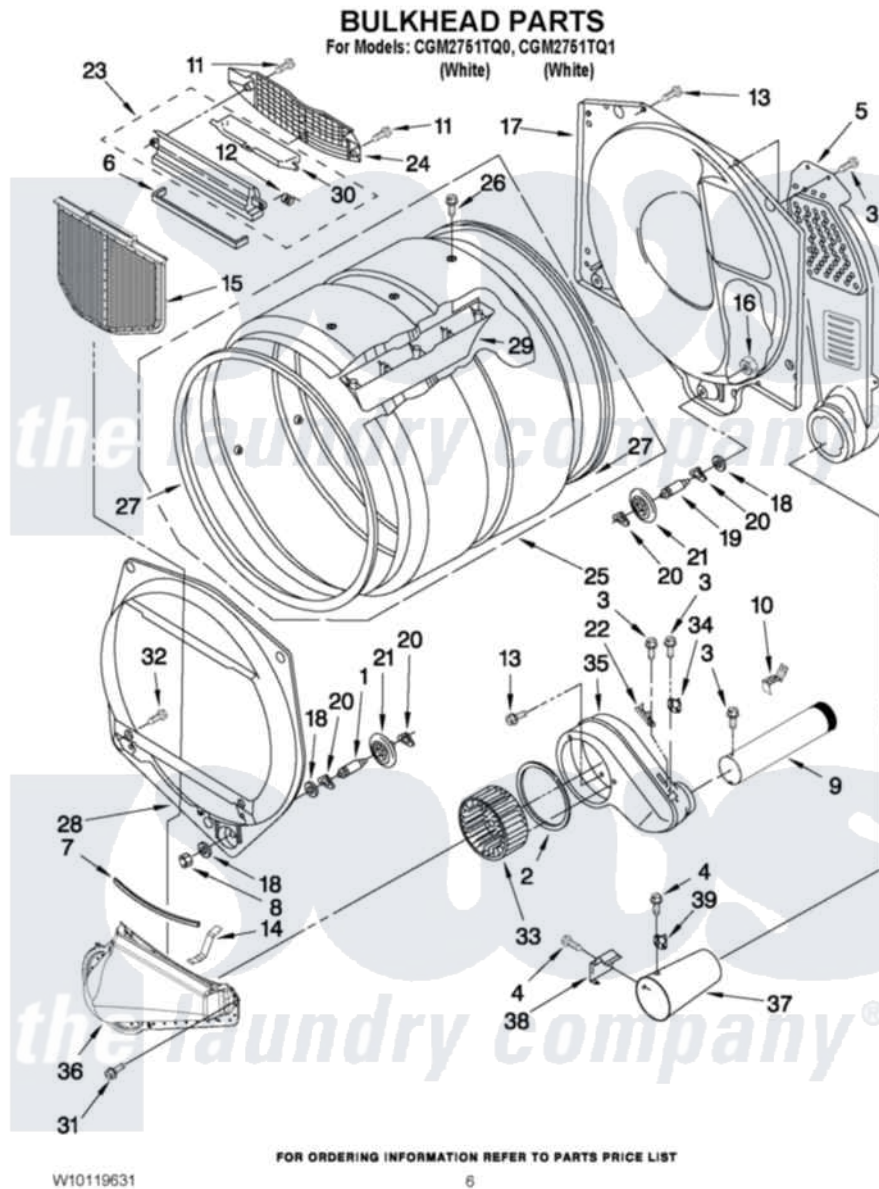

Whirlpool CGM2751TQ1 03 - BULKHEAD PARTS

Whirlpool [Commercial Whirlpool CGM2751TQ1 Dryer Parts](#) Parts Diagram 03 - BULKHEAD PARTS
Click on the part number to view part

Item	Original Part Number	Replaced By	Status	Part Description
1	8575324	W10359271		Shaft, Drum Roller Threads
2	697770			Seal, Cover Plate Blower Housing
3	8533971	90767		Screw, 8A X 3/8 HeX Washer Head Tapping
4	90767			Screw, 8A X 3/8 HeX Washer Head Tapping
5	3394346			Air Duct Assembly
6	697813			Seal, Outlet Housing
7	697814	697813		Seal, Outlet Housing
8	3934666	W10080210		Nut, 3/8 X 16
9	8066224	279936		Kit-Exhst
10	8572105			Retainer, Toe Panel
11	3387230			Screw, 10-16 X 13/16
12	3394986			Spring, Lint Screen Door
13	3390647	488729		Screw
14	8066208			Clip-Exhaust

15	W10049370	W10120998	Screen
16	W10001120	W10080190	Nut, 3/8-16
17	3387809		Bulkhead, Rear
18	3387459	W10080960	Washer, Support
19	8575325	W10359272	Shaft, Roller Drum Threads
20	690997		Washer, Thrust
21	8536973	W10314173	Support
22	3392519		Thermal Limiter
23	3394985	8563755	Housing, Outlet Assembly
24	8299979		Grill, Outlet Screen Door
25	8318215	W10197999	Drum
26	W10219342		Screw, Baffle Mounting
27	W10166807	280114	Seal
28	697557		Bulkhead, Front
29	697693	W10113136	Baffle, Drum
30	3394984	8563758	Door, Lint Screen
31	487909	488729	Screw
32	3357011	308685	Side Trim)
33	W10168564	W10349492	Wheel, Blower
34	3387138		Thermostat, Internal-Bias
35	8544362	W10119255	Housing, Blower
36	8066168	W10128606	Duct-Lint
37	8066047		Funnel, Burner
38	338906		Radiant, Sensor
39	3391912		Thermostat, High-Limit 255 F