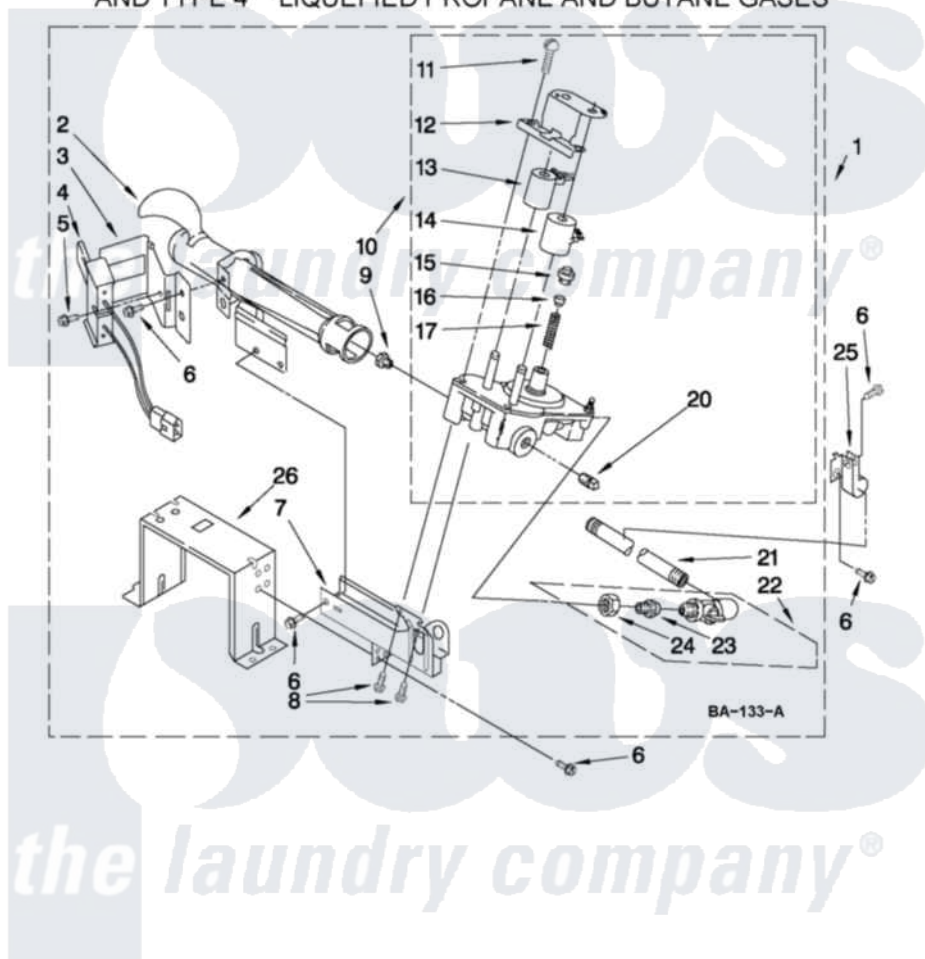

Whirlpool CGM2751TQ1 04 - 3401797 BURNER ASSEMBLY

3401797 BURNER ASSEMBLY

For Models: CGM2751TQ0, CGM2751TQ1
(White) (White)

USE WITH TYPE 1 - NATURAL, TYPE 2 - MIXED,
AND TYPE 4 - LIQUEFIED PROPANE AND BUTANE GASES

FOR ORDERING INFORMATION REFER TO PARTS PRICE LIST

W10119631

8

Whirlpool [Commercial Whirlpool CGM2751TQ1 Dryer Parts](#) Parts Diagram 04 - 3401797 BURNER ASSEMBLY

[Click on the part number to view part](#)

Item	Original Part Number	Replaced By	Status	Part Description
1	3401797	285904		Burner-Gas
2	688617	693140		Burner
3	694298			Bracket, Ignitor
4	686590	279311		Ignitor
5	3393909			Screw, 8-32 X 7/8
6	343641	681414		Screw, 10AB X 1/2
7	3389871		Not Available	Base, Burner
8	3387057			Screw, 10-16 X 1/2 Orifice, Burner
9	3397656			Orifice, Burner
"	15775	72017		Paint, Touch-Up
10	3401775	279923		NAT Gas
11	694421			Screw, Bracket Mounting
12	694538			Bracket, Shunt
13	694540			Coil, 60 Hz
14	694539			Coil, 60 Hz
15	694424			Leak, Limiter