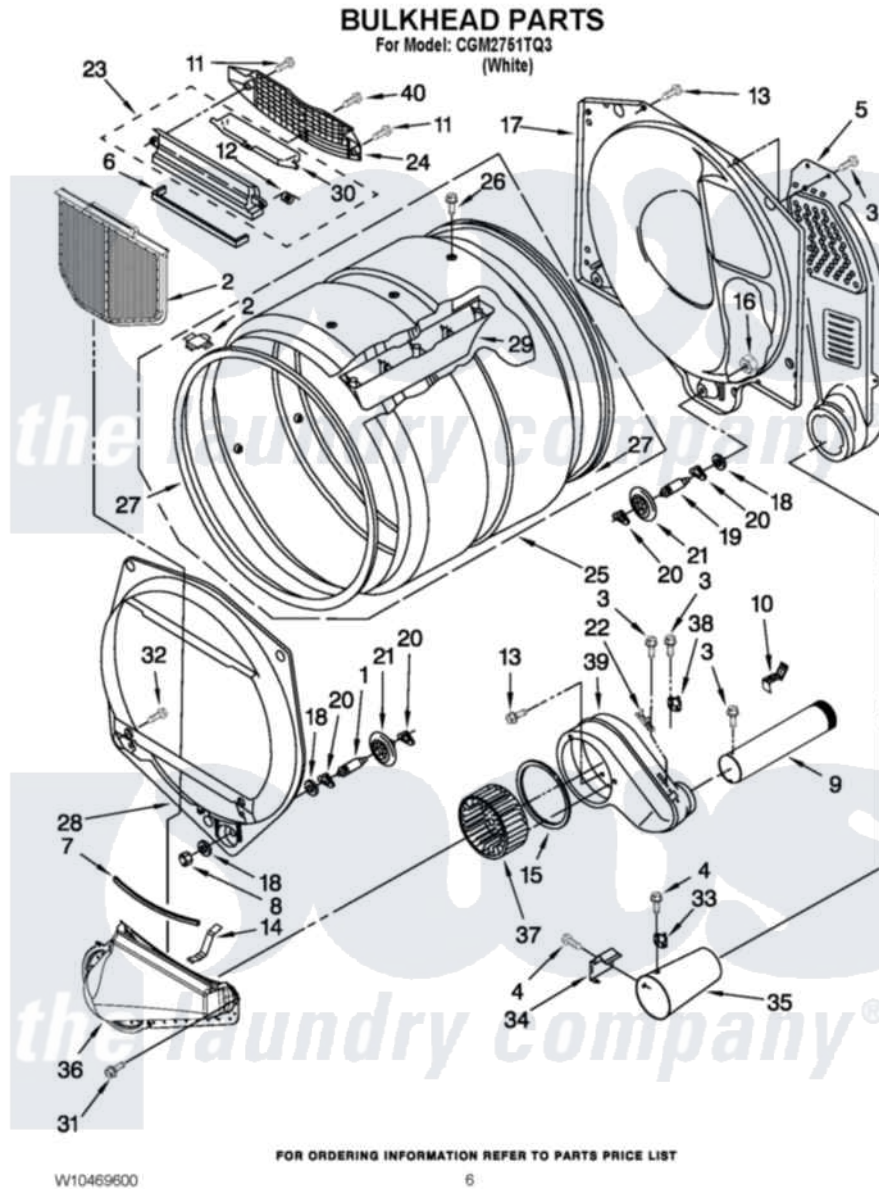

Whirlpool CGM2751TQ3 03 - BULKHEAD PARTS

Whirlpool Commercial Whirlpool CGM2751TQ3 Dryer Parts Parts Diagram 03 - BULKHEAD PARTS
Click on the part number to view part

Item	Original Part Number	Replaced By	Status	Part Description
1	8575324	W10359271		Shaft, Drum Roller Threads
2	W10049370	W10120998		Screen
3	8533971	90767		Screw, 8A X 3/8 HeX Washer Head Tapping
4	90767			Screw, 8A X 3/8 HeX Washer Head Tapping
5	3394346			Air Duct Assembly
6	697813			Seal, Outlet Housing
7	697814	697813		Seal, Outlet Housing
8	3934666	W10080210		Nut, 3/8 X 16
9	8066224	279936		Kit-Exhst
10	8572105			Retainer, Toe Panel
11	3387230			Screw, 10-16 X 13/16
12	3394986			Spring, Lint Screen Door
13	3390647	488729		Screw
14	W10345456	8066208		Clip-Exhaust
15	697770			Seal, Cover Plate Blower

15	991110		Housing
16	W10001120	W10080190	Nut, 3/8-16
17	3387809		Bulkhead, Rear
18	3387459	W10080960	Washer, Support
19	8575325	W10359272	Shaft, Roller Drum Threads
20	690997		Washer, Thrust
21	W10314171		Roller, Support Assembly
22	3392519		Thermal Limiter
23	3394985	8563755	Housing, Outlet Assembly
24	8299979		Grill, Outlet Screen Door
25	8318215	W10197999	Drum
26	W10219342		Screw, Baffle Mounting
27	W10166807	280114	Seal
28	697557		Bulkhead, Front
29	697693	W10113136	Baffle, Drum
30	3394984	8563758	Door, Lint Screen
31	489463		Screw, 8-18 X 1/16
32	3357011	308685	Side Trim)
33	3391912		Thermostat, High-Limit 255 F
34	338906		Radiant, Sensor
35	8066047		Funnel, Burner
36	8066168	W10128606	Duct-Lint
37	W10349492		Wheel, Blower
38	3387138		Thermostat, Internal-Bias
39	8544362	W10119255	Housing, Blower
40	695240	488729	Screw