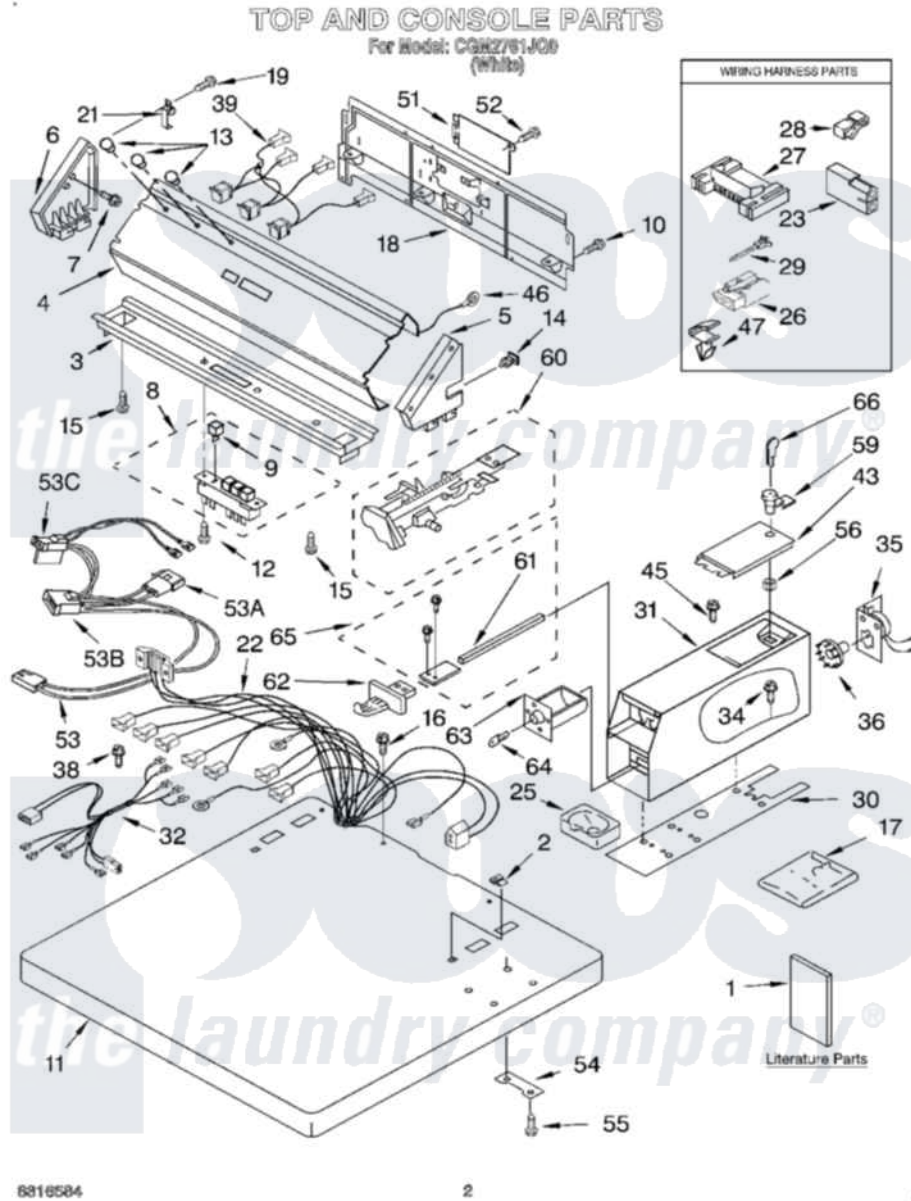

# Whirlpool CGM2761JQ0 02 - TOP AND CONSOLE, LITERATURE

Whirlpool Commercial Whirlpool CGM2761JQ0 Dryer Parts Parts Diagram 02 - TOP AND CONSOLE, LITERATURE  
Click on the part number to view part

Item	Original Part Number	Replaced By	Status	Part Description
1	LIT8316558		Not Available	Literature Parts (Instructions, Installation)
"	LIT8316259		Not Available	Literature Parts (Label, Wiring Diagram)
"	LIT8316584		Not Available	Literature Parts (Repair Parts List)
2	<a href="#">357213</a>			Nut, Push-In
3	<a href="#">3361029</a>			Bracket, Control
4	<a href="#">8316634</a>			Panel, Control
5	8316516	<a href="#">W10096340</a>		Cap, End
6	<a href="#">3949734</a>	<a href="#">W10096320</a>		Cap, End
7	97787	<a href="#">W10109200</a>		Screw, Baffle Mounting
8	<a href="#">8316437</a>	<a href="#">W10330137</a>		Switch, Pushbutton
9	<a href="#">8316433</a>			Pushbutton
10	<a href="#">693995</a>			Screw, Hex Head
11	<a href="#">3954665</a>			Top
12	3393918	<a href="#">355214</a>		Screw And Washer