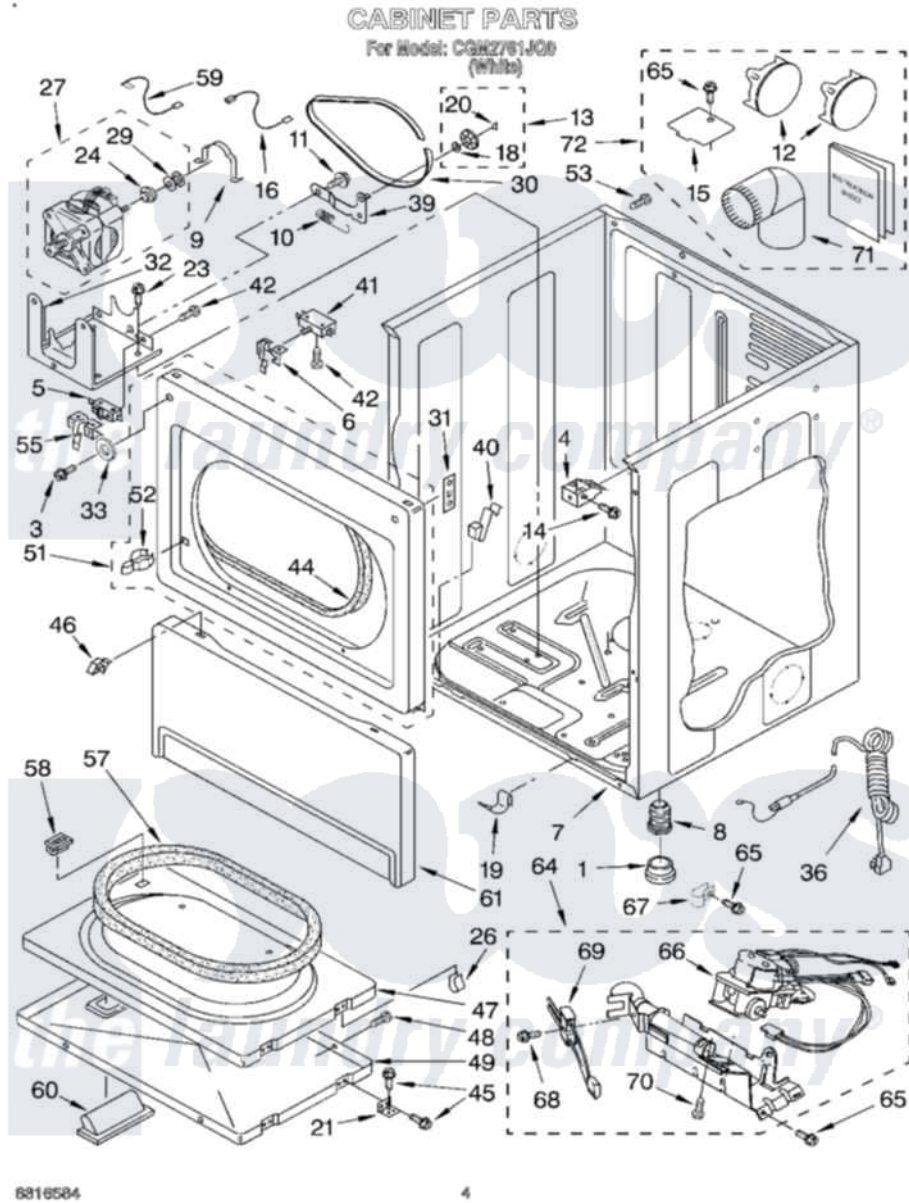

Whirlpool CGM2761JQ0 03 - CABINET

6816584

4

Whirlpool [Commercial Whirlpool CGM2761JQ0 Dryer Parts](#) Parts Diagram 03 - CABINET
 Click on the part number to view part

Item	Original Part Number	Replaced By	Status	Part Description
1	3391943			Boot, Foot
3	3393258	3373329D		Screw
4	3391846			Clip, Front Panel
5	3394881	279782		Switch-Lid
6	691581			Lever, Door Switch
7	3402264	280051		Cabinet
8	3392100	49621		Feet-Leveling
"	279810			Foot-Optional
9	660658			Clamp, Motor Mounting 343481 685441
10	3387374			Spring, Idler
11	3389420			Retainer-Idler 1/4-20 X 1/16
12	697750	W10470674		Dryer Exhaust Kit
13	3388672	279640		Pulley-Idr
14	3387230			Screw, 10-16 X 13/16
15	3394331			Plate Cover
16	3394081			Wire, Broken Belt Switch

18	233520	Washer, Thrust	
19	297092	Clip	
20	690997	Washer, Thrust	
21	3389247	Hinge And Pin Assembly	
23	3390663	681414	Screw, 10AB X 1/2
24	3393657	Restrainer, Belt	
26	3389249	Nut, Inner Door	
27	3395656	W10438970	Motor-Drive
29	3389627	W10299847	Pulley-Motor
30	3387610	661570	Belt
31	3390902	Clip, Door Hinge	
32	3387118	Bracket, Motor	
33	3392186	4159590	Washer
36	3401401	3401402	Cord, Power
39	3388674	W10118756	Idler Bracket
40	3388600	Clip, Lint Duct	
41	347207	279347	Switch-Lid
42	98129	Screw, 6-20 X 1 1/16	
44	3387242	Seal, Front Panel	
45	342055	488627	Screw
46	3388229	Retainer, Toe Panel	
47	3392563	280083	Door-Rear
48	694091	Trim, Side Right Hand	
49	3387872	Door, Front	
51	3393081	279722	Panel
52	696144	279570	Latch
53	697776	4331106	Screw, No.10-32 X 7/16
55	3391408	8066120	Lever, Door Switch
57	3390735	Seal, Door	
58	3392538	279570	Latch
59	3398948	Wire, Jumper	
60	3389522	Handle, Door	
61	697215	3406797	Toe Panel
64	3401797	285904	Burner-Gas
65	3390647	488729	Screw
66	3401775	279923	NAT Gas
67	3387561	Clamp-Pipe	
68	3393909	Screw, 8-32 X 7/8	
69	686590	279311	Ignitor
70	3387057	Screw, 10-16 X 1/2 Orifice, Burner	
71	279731	49026	4" - 90° Elbow
72	279818	W10470674	Dryer Exhaust Kit