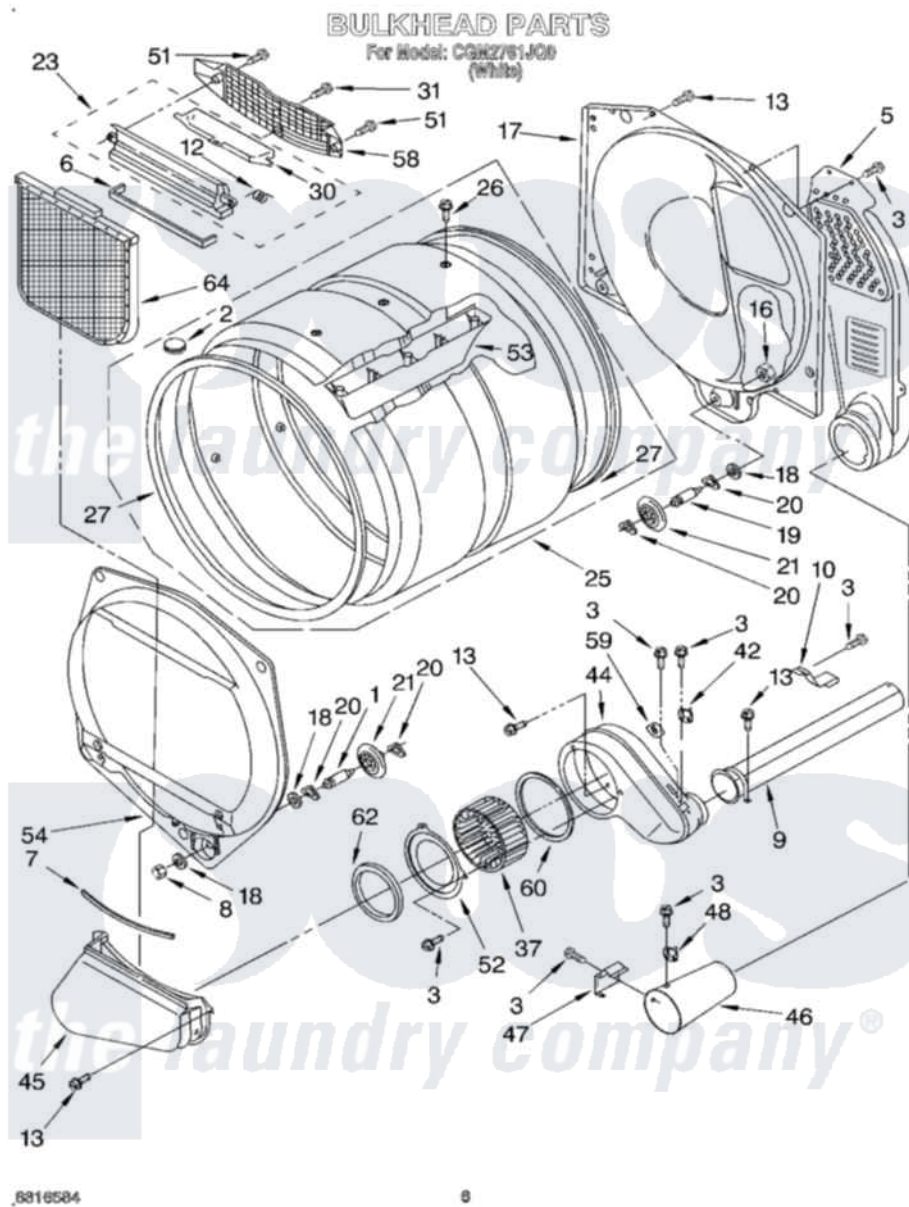

# Whirlpool CGM2761JQ0 04 - BULKHEAD, OPTIONAL

Whirlpool Commercial Whirlpool CGM2761JQ0 Dryer Parts Parts Diagram 04 - BULKHEAD, OPTIONAL  
Click on the part number to view part

Item	Original Part Number	Replaced By	Status	Part Description
1	3399508	<a href="#">W10359271</a>		Shaft, Drum Roller Threads
2	3977358	<a href="#">8066086</a>		Plug, Drum Hole
3	<a href="#">3390646</a>	<a href="#">W10139210</a>		Screw, 8-18 X 5/16
5	<a href="#">3394346</a>			Air Duct Assembly
6	<a href="#">697813</a>			Seal, Outlet Housing
7	697814	<a href="#">697813</a>		Seal, Outlet Housing
8	<a href="#">3359452</a>			Nut, Lock
9	3406550	<a href="#">279936</a>		Kit-Exhst
10	<a href="#">3395536</a>			Clip
12	<a href="#">3394986</a>			Spring, Lint Screen Door
13	3390647	<a href="#">488729</a>		Screw
16	<a href="#">3387709</a>			Nut, 3/8-16
17	<a href="#">3387809</a>			Bulkhead, Rear
18	3387459	<a href="#">W10080960</a>		Washer, Support
19	3399509	<a href="#">W10359272</a>		Shaft, Roller Drum Threads
20	<a href="#">690997</a>			Washer, Thrust