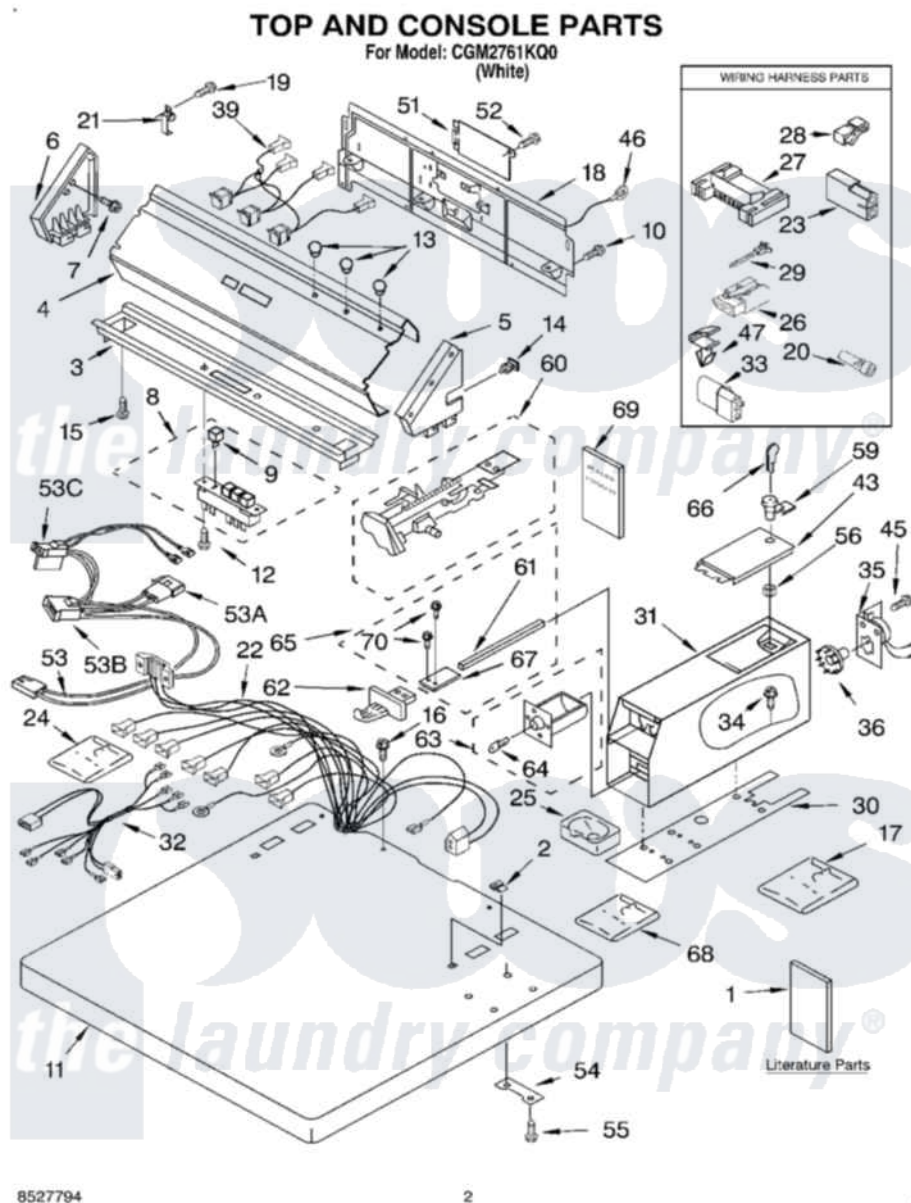

Whirlpool CGM2761KQ0 02 - TOP AND CONSOLE, LITERATURE

Whirlpool Commercial Whirlpool CGM2761KQ0 Dryer Parts Parts Diagram 02 - TOP AND CONSOLE, LITERATURE
Click on the part number to view part

Item	Original Part Number	Replaced By	Status	Part Description
1	LIT8527795			Literature Parts
"	LIT8316259		Not Available	Literature Parts (Label, Wiring Diagram)
"	LIT8527794		Not Available	Literature Parts (Repair Parts List)
2	357213			Nut, Push-In
3	3361029			Bracket, Control
4	8316634			Panel, Control
5	8316516	W10096340		Cap, End
6	3949734	W10096320		Cap, End
7	97787	W10109200		Screw, Baffle Mounting
8	8316437	W10330137		Switch, Pushbutton
9	8316433			Pushbutton
10	693995			Screw, Hex Head
11	3954665			Top
12	3393918	355214		Screw And Washer
13	3348109			Lens Light