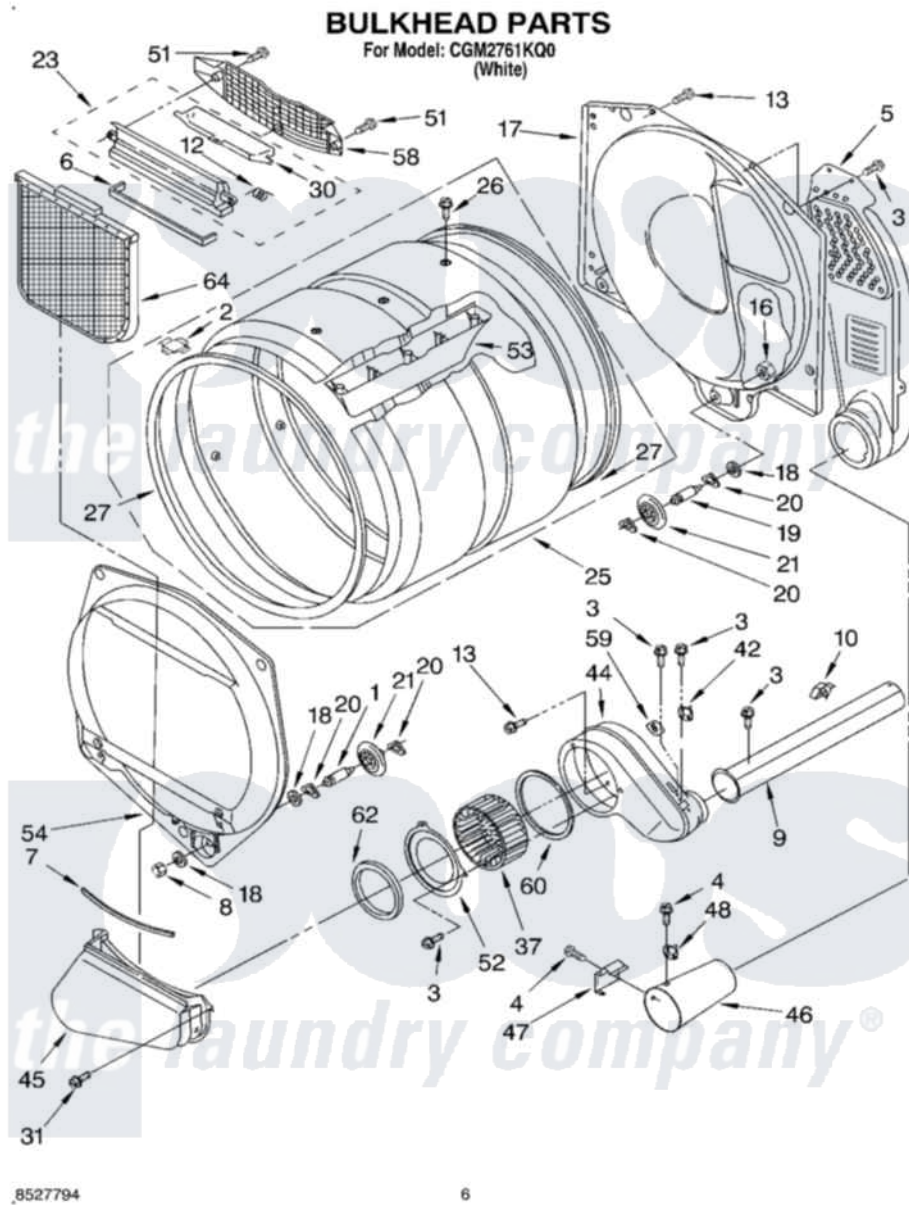

# Whirlpool CGM2761KQ0 04 - BULKHEAD

.8527794

6

Whirlpool [Commercial Whirlpool CGM2761KQ0 Dryer Parts](#) Parts Diagram 04 - BULKHEAD  
Click on the part number to view part

Item	Original Part Number	Replaced By	Status	Part Description
1	3399508	<a href="#">W10359271</a>		Shaft, Drum Roller Threads
2	<a href="#">8066086</a>			Plug, Drum Hole
3	<a href="#">3390646</a>	<a href="#">W10139210</a>		Screw, 8-18 X 5/16
4	<a href="#">90767</a>			Screw, 8A X 3/8 HeX Washer Head Tapping
5	<a href="#">3394346</a>			Air Duct Assembly
6	<a href="#">697813</a>			Seal, Outlet Housing
7	697814	<a href="#">697813</a>		Seal, Outlet Housing
8	<a href="#">3359452</a>			Nut, Lock
9	<a href="#">8318486</a>	<a href="#">279936</a>		Kit-Exhst
10	<a href="#">3388229</a>			Retainer, Toe Panel
12	<a href="#">3394986</a>			Spring, Lint Screen Door
13	3390647	<a href="#">488729</a>		Screw
16	<a href="#">3387709</a>			Nut, 3/8-16
17	<a href="#">3387809</a>			Bulkhead, Rear
18	3387459	<a href="#">W10080960</a>		Washer, Support
19	3399509	<a href="#">W10359272</a>		Shaft, Roller Drum Threads