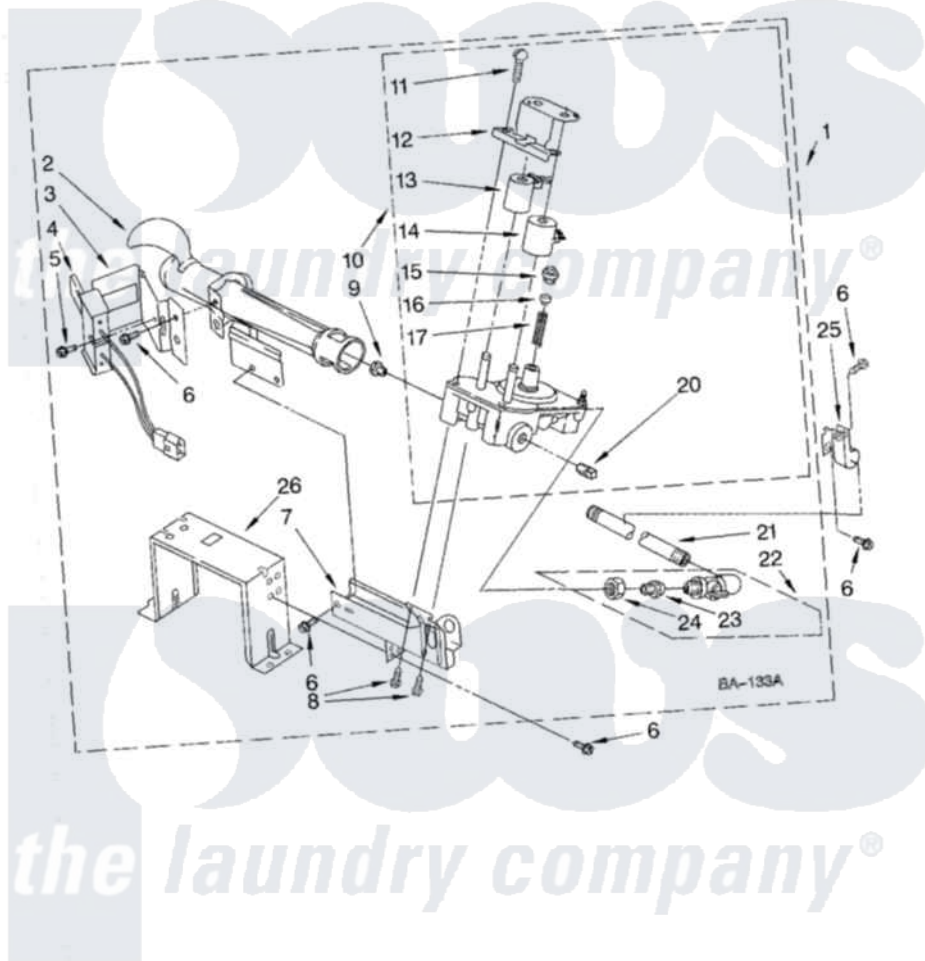

Whirlpool CGM2761KQ0 05 - 3401797 BURNER

3401797 BURNER ASSEMBLY

For Model: CGM2761KQ0
(White)

8527794

8

Whirlpool [Commercial Whirlpool CGM2761KQ0 Dryer Parts](#) Parts Diagram 05 - 3401797 BURNER
Click on the part number to view part

Item	Original Part Number	Replaced By	Status	Part Description
1	3401797	285904		Burner-Gas
2	688617	693140		Burner
3	694298			Bracket, Ignitor
4	686590	279311		Ignitor
5	3393909			Screw, 8-32 X 7/8
6	343641	681414		Screw, 10AB X 1/2
7	3389871		Not Available	Base, Burner
8	3387057			Screw, 10-16 X 1/2 Orifice, Burner
9	3397656			Orifice, Burner
"	15775	72017		Paint, Touch-Up
10	3401775	279923		NAT Gas
11	694421			Screw, Bracket Mounting
12	694538			Bracket, Shunt
13	694540			Coil, 60 Hz
14	694539			Coil, 60 Hz
15	694424			Leak, Limiter