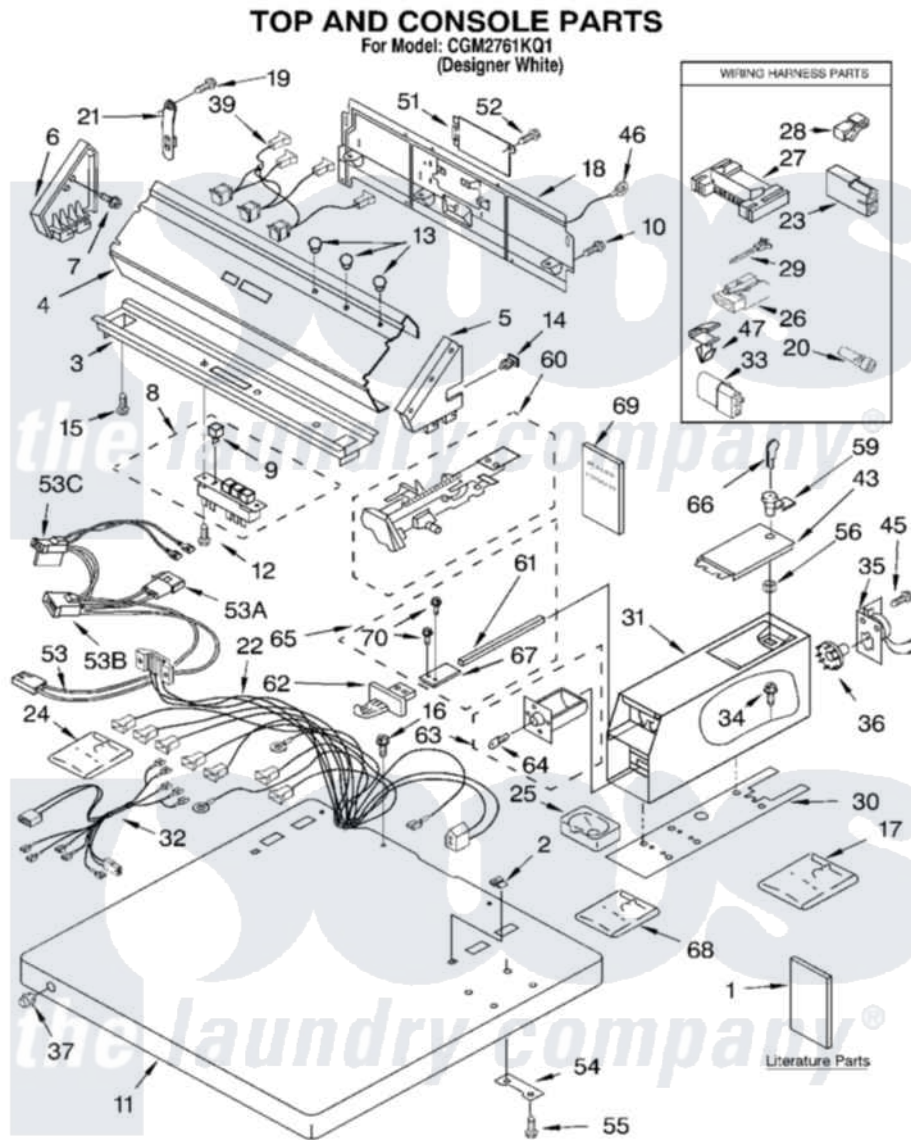

Whirlpool CGM2761KQ1 02 - TOP AND CONSOLE, LITERATURE

8528103

2

Whirlpool Commercial Whirlpool CGM2761KQ1 Dryer Parts Parts Diagram 02 - TOP AND CONSOLE, LITERATURE
 Click on the part number to view part

14	689559		Nut, Push-In
15	3390646	W10139210	Screw, 8-18 X 5/16
16	343641	681414	Screw, 10AB X 1/2
17	8316238	279950	Funnel
18	3978608		Panel, Rear
19	3390647	488729	Screw
20	351297		Plug, Harness
21	8318255	8568314	Strap, Console
22	8283166		Harness, Main
23	717252		Receptacle, Terminal
24	3954807		Kit, Vertical 8-Coin Coin Mechanism Parts, May be Ordered From Whirlpool Or The Vend
25	385421		Funnel, Coin
26	717315		Receptacle, 4-Way
27	3395683		Receptacle, Multi-Terminal
28	357572	W10113937	Clip, Grounding
29	3391018		Tie Cable
30	3954812		Cushion, Meter Case
31	3406994		Case, Meter
32	3401126		Harness, Timer
33	3936144		Do-It-Yourself Repair Manuals
34	3349065		Bolt, Meter Case Mounting
35	3387975	279737	Timer
36	3387974		Timing Cam
"	339855		Timing Cam
"	343777		Timing Cam
37	387371		Lock, Plug Also Available
39	8316640		Lights, Indicator Assembly
43	3351136		Service Door Assembly
45	339805		Screw, 10-32 X 3/16
46	3398893	3395559	Wire
47	3394427		Clip-Harness
51	8317340		Cover, Terminal Block
52	3390814	90767	Screw, 8A X 3/8 HeX Washer Head Tapping
53	3401850		Harness-Gas
"	697779		Plug, 3-Way
"	3403498		Connector, 3-Position
"	3403499		Connector, 2-Postion
54	3347825	3353813	Plate, Mounting
55	98445		Screw, 10-16 X 3/4
56	90406		Cage Nut, 5/16-18
59	8316526	4396668	Lock-Cam
60	BLANK	Not Available	Slide & Extension
61	8316521	8576635	Bolt
62	8316520		Slide Mechanism Inserts
"	8316264	4396666	Insert
"	8316265	4396667	Insert
63	8316525	4396671	Box
64	BLANK	Not Available	Key, Money Box (When Ordering, Specify Vendor of Money Box Lock)
65	W10128688		Harness, Wiring