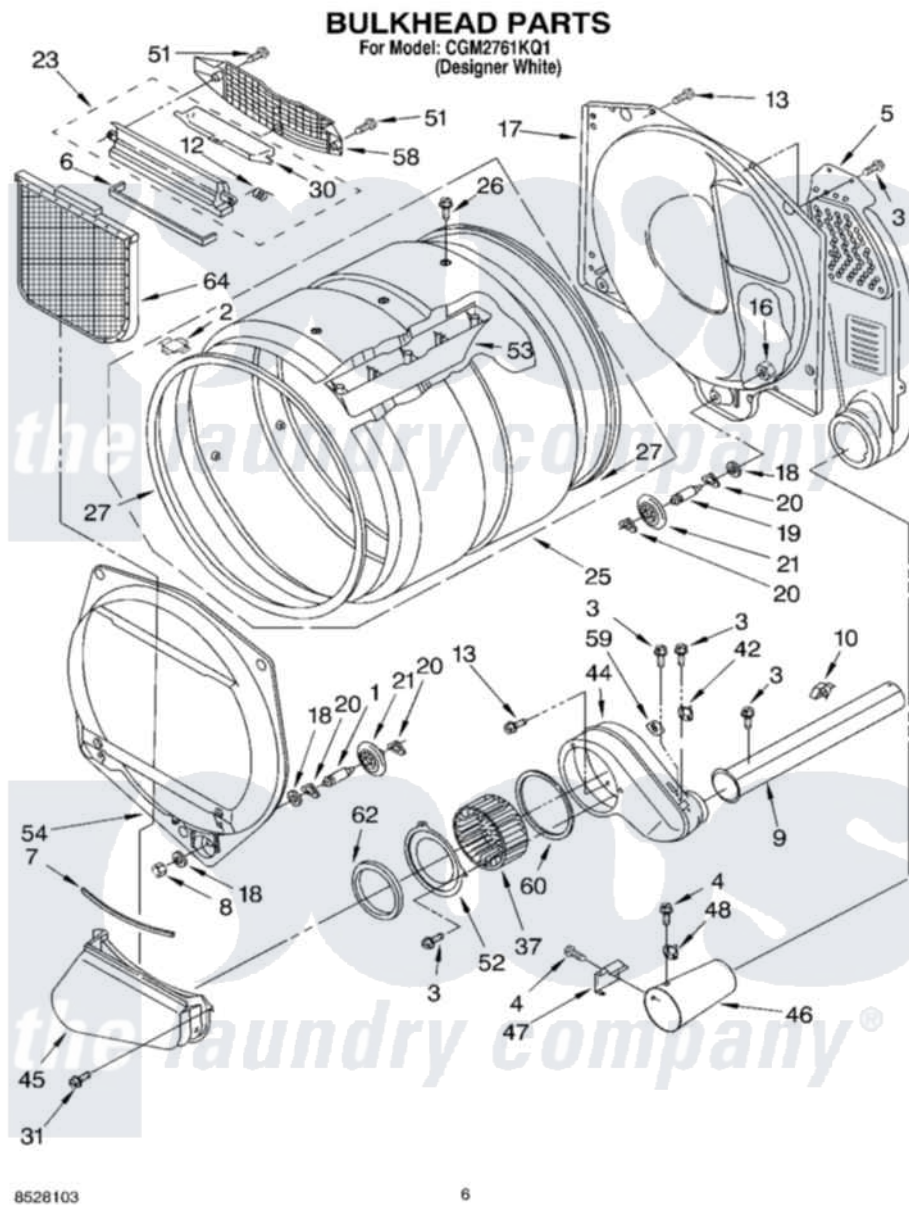

Whirlpool CGM2761KQ1 04 - BULKHEAD

8528103

6

Whirlpool [Commercial Whirlpool CGM2761KQ1 Dryer Parts](#) Parts Diagram 04 - BULKHEAD
Click on the part number to view part

Item	Original Part Number	Replaced By	Status	Part Description
1	3399508	W10359271		Shaft, Drum Roller Threads
2	8066086			Plug, Drum Hole
3	3390646	W10139210		Screw, 8-18 X 5/16
4	90767			Screw, 8A X 3/8 HeX Washer Head Tapping
5	3394346			Air Duct Assembly
6	697813			Seal, Outlet Housing
7	697814	697813		Seal, Outlet Housing
8	3359452			Nut, Lock
9	8318486	279936		Kit-Exhst
10	3388229			Retainer, Toe Panel
12	3394986			Spring, Lint Screen Door
13	3390647	488729		Screw
16	3387709			Nut, 3/8-16
17	3387809			Bulkhead, Rear
18	3387459	W10080960		Washer, Support
19	3399509	W10359272		Shaft, Roller Drum Threads

20	690997		Washer, Thrust
21	3396801	W10314173	Support
23	3394985	8563755	Housing, Outlet Assembly
25	8318215	W10197999	Drum
26	97787	W10109200	Screw, Baffle Mounting
27	697694	280114	Seal
30	3394984	8563758	Door, Lint Screen
31	487909	488729	Screw
37	697772		Wheel, Blower
42	3387138		Thermostat, Internal-Bias
44	8530038	8544363	Housing, Blower
45	8530036		Lint Duct Assembly
46	8066047		Funnel, Burner
47	338906		Radiant, Sensor
48	3391912		Thermostat, High-Limit 255 F
51	3357011	308685	Side Trim)
52	697771	279780	Cover
53	697693	W10113136	Baffle, Drum
54	697557		Bulkhead, Front
58	8299979		Grill, Outlet Screen Door
59	3390719		Thermal-Fuse
60	697770		Seal, Cover Plate Blower Housing
62	697769	8566209	Seal, Transition Duct
64	3390721	W10120998	Screen
"	72017		Paint, Touch-Up
"	350930		Paint, Pressurized Spray B
"	350938		Paint, Pressurized Spray B
"	799344		Paint, Touch-Up)