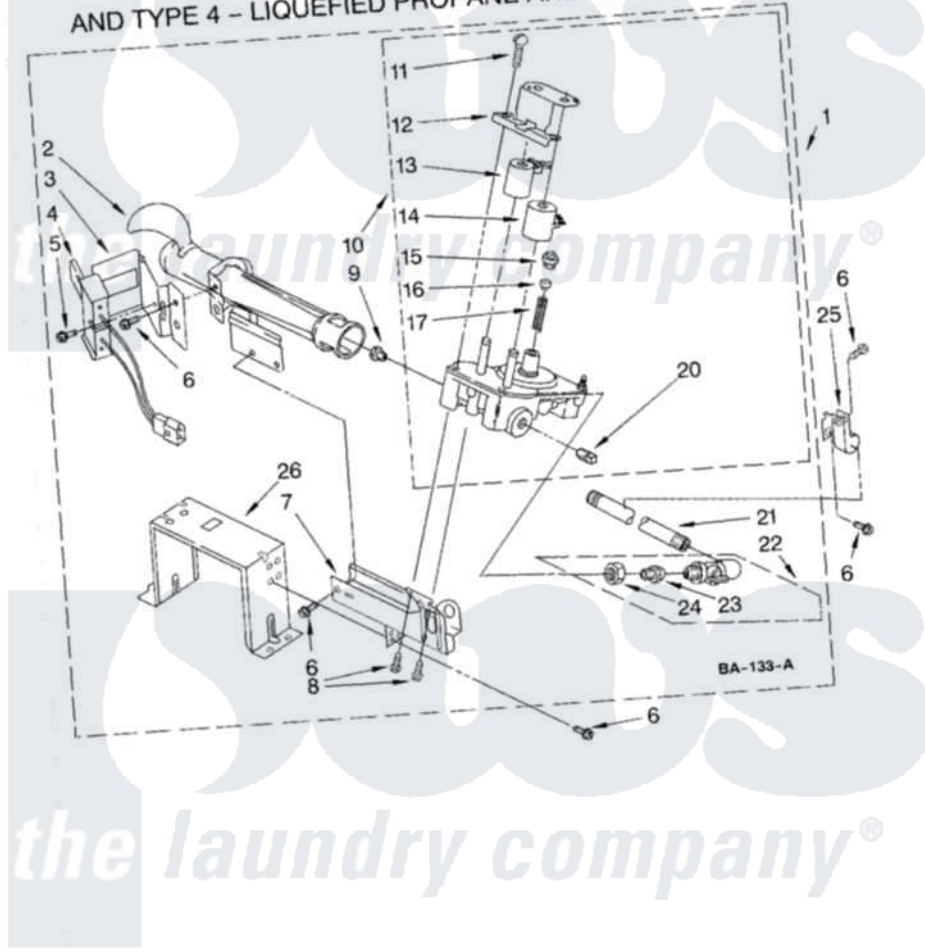

Whirlpool CGM2761KQ1 05 - 3401797 BURNER

3401797 BURNER ASSEMBLY

For Model: CGM2761KQ1
(Designer White)

USE WITH TYPE 1 - NATURAL, TYPE 2 - MIXED,
AND TYPE 4 - LIQUEFIED PROPANE AND BUTANE GASES

8528103

8

Whirlpool [Commercial Whirlpool CGM2761KQ1 Dryer Parts](#) Parts Diagram 05 - 3401797 BURNER
Click on the part number to view part

Item	Original Part Number	Replaced By	Status	Part Description
1	3401797	285904		Burner-Gas
2	688617	693140		Burner
3	694298			Bracket, Ignitor
4	686590	279311		Ignitor
5	3393909			Screw, 8-32 X 7/8
6	343641	681414		Screw, 10AB X 1/2
7	3389871		Not Available	Base, Burner
8	3387057			Screw, 10-16 X 1/2 Orifice, Burner
9	3397656			Orifice, Burner
"	15775	72017		Paint, Touch-Up
10	3401775	279923		NAT Gas
11	694421			Screw, Bracket Mounting
12	694538			Bracket, Shunt
13	694540			Coil, 60 Hz
14	694539			Coil, 60 Hz
15	694424			Leak, Limiter