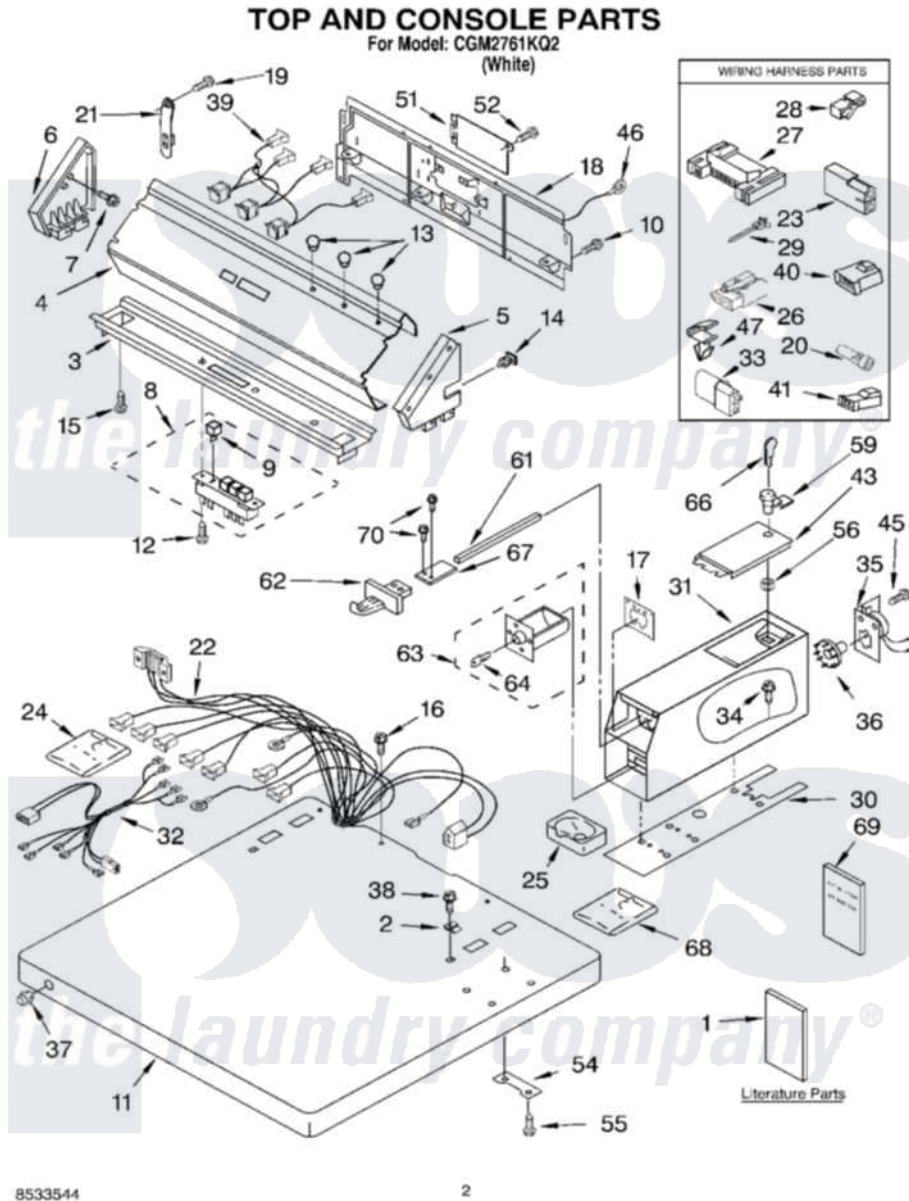

# Whirlpool CGM2761KQ2 01 - TOP AND CONSOLE PARTS

Whirlpool [Commercial Whirlpool CGM2761KQ2 Dryer Parts](#) Parts Diagram 01 - TOP AND CONSOLE PARTS  
Click on the part number to view part

Item	Original Part Number	Replaced By	Status	Part Description
1	<a href="#">LIT8527795</a>			Literature Parts
"	<a href="#">LIT8533569</a>			Literature Parts
"	LIT8533544		Not Available	Literature Parts (Repair Parts List)
2	<a href="#">357213</a>			Nut, Push-In
3	<a href="#">3361029</a>			Bracket, Control
4	<a href="#">8316634</a>			Panel, Control
5	8316516	<a href="#">W10096340</a>		Cap, End
6	<a href="#">3949734</a>	<a href="#">W10096320</a>		Cap, End
7	97787	<a href="#">W10109200</a>		Screw, Baffle Mounting
8	<a href="#">8316437</a>	<a href="#">W10330137</a>		Switch, Pushbutton
9	<a href="#">8316433</a>			Pushbutton
10	<a href="#">693995</a>			Screw, Hex Head
11	<a href="#">3954665</a>			Top
12	303921	<a href="#">489128</a>		Screw, 8-32 X 27/64
13	<a href="#">3348109</a>			Lens Light
14	<a href="#">689559</a>			Nut, Push-In