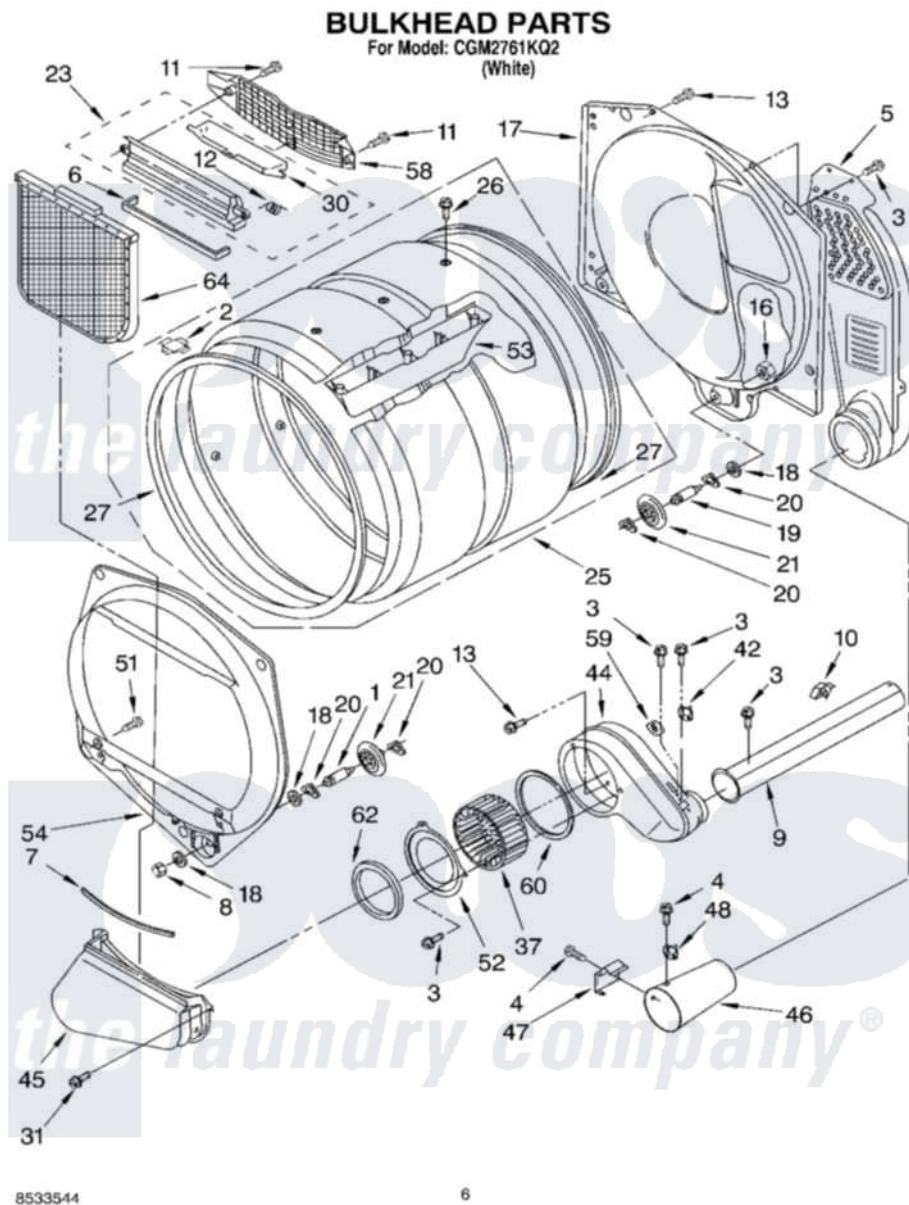

# Whirlpool CGM2761KQ2 03 - BULKHEAD PARTS

8533544

6

Whirlpool Commercial Whirlpool CGM2761KQ2 Dryer Parts Parts Diagram 03 - BULKHEAD PARTS  
 Click on the part number to view part

Item	Original Part Number	Replaced By	Status	Part Description
1	3399508	<a href="#">W10359271</a>		Shaft, Drum Roller Threads
2	<a href="#">8066086</a>			Plug, Drum Hole
3	<a href="#">3390646</a>	<a href="#">W10139210</a>		Screw, 8-18 X 5/16
4	<a href="#">90767</a>			Screw, 8A X 3/8 HeX Washer Head Tapping
5	<a href="#">3394346</a>			Air Duct Assembly
6	<a href="#">697813</a>			Seal, Outlet Housing
7	697814	<a href="#">697813</a>		Seal, Outlet Housing
8	<a href="#">3359452</a>			Nut, Lock
9	<a href="#">8318486</a>	<a href="#">279936</a>		Kit-Exhst
10	<a href="#">3388229</a>			Retainer, Toe Panel
11	<a href="#">3387230</a>			Screw, 10-16 X 13/16
12	<a href="#">3394986</a>			Spring, Lint Screen Door
13	3390647	<a href="#">488729</a>		Screw
16	<a href="#">3387709</a>			Nut, 3/8-16
17	<a href="#">3387809</a>			Bulkhead, Rear
18	3387459	<a href="#">W10080960</a>		Washer, Support