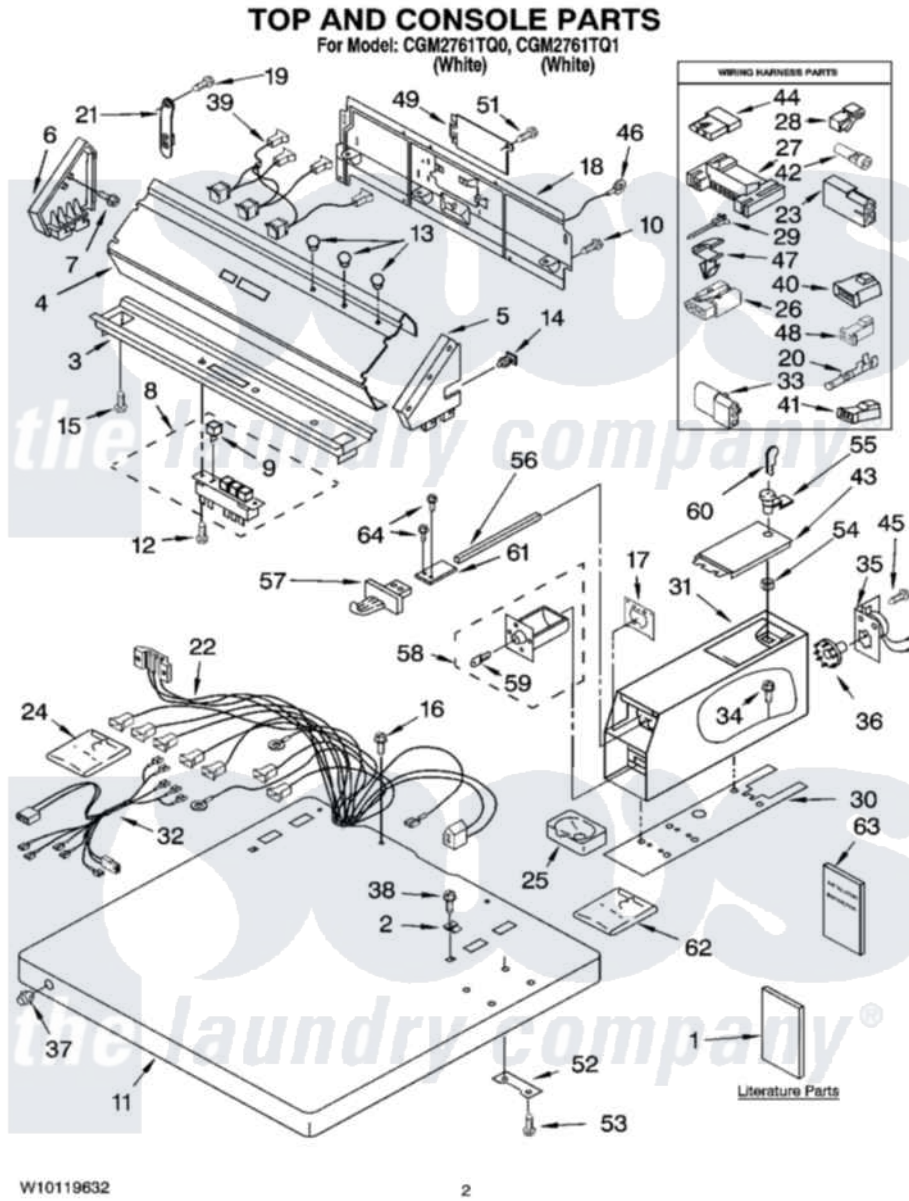

Whirlpool CGM2761TQ0 01 - TOP AND CONSOLE PARTS

Whirlpool [Commercial Whirlpool CGM2761TQ0 Dryer Parts](#) Parts Diagram 01 - TOP AND CONSOLE PARTS
Click on the part number to view part

Item	Original Part Number	Replaced By	Status	Part Description
1	8577208		Not Available	Instructions Installation
"	8533569			Wiring Diagram
"	W10119632			Repair Parts List
2	357213			Nut, Push-In
3	3361029			Bracket, Control
4	8316634			Panel, Control
5	8316516	W10096340		Cap, End
6	3949734	W10096320		Cap, End
7	97787	W10109200		Screw, Baffle Mounting
8	8316437	W10330137		Switch, Pushbutton
9	8316433			Pushbutton
10	693995			Screw, Hex Head
11	3954665			Top
12	303921	489128		Screw, 8-32 X 27/64
13	3348109			Lens Light
14	689559			Nut, Push-In