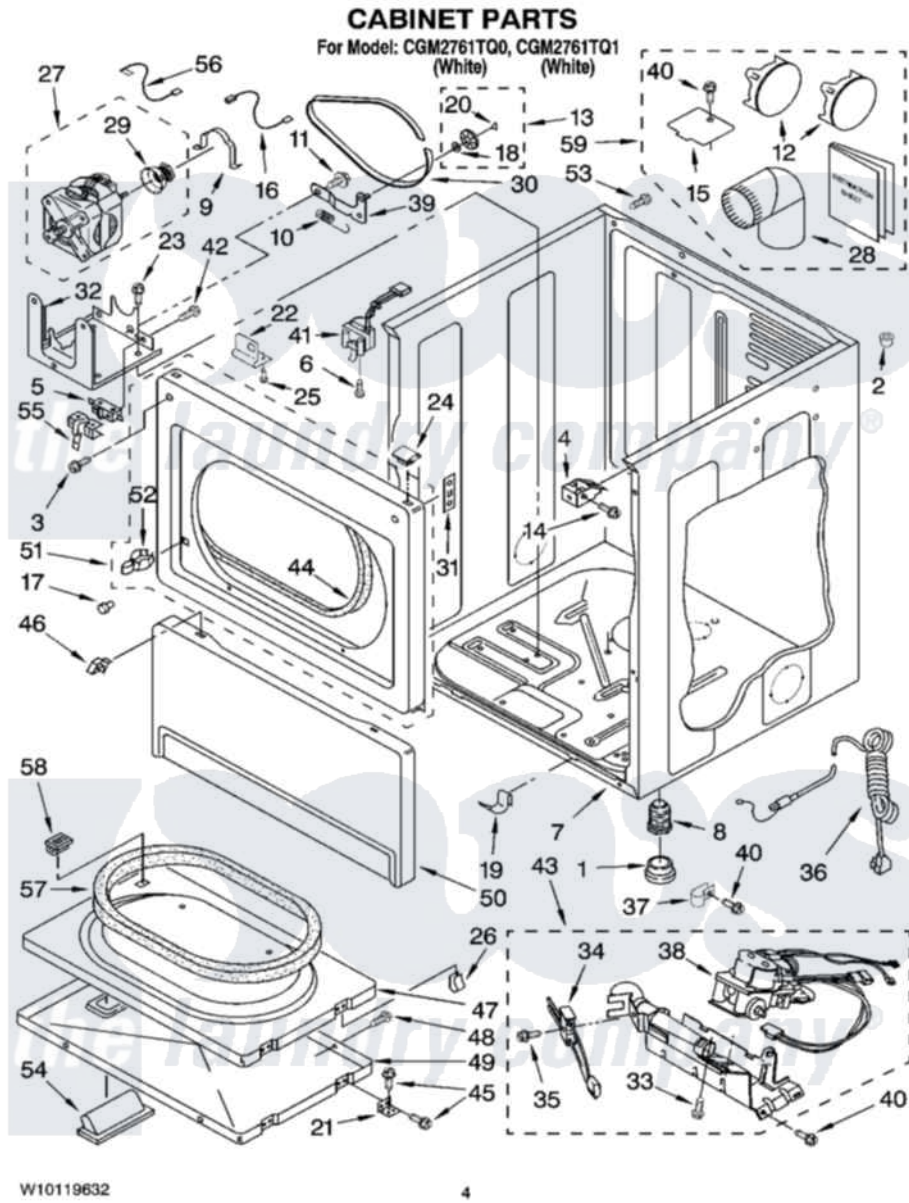

Whirlpool CGM2761TQ0 02 - CABINET PARTS

W10119632

4

Whirlpool [Commercial Whirlpool CGM2761TQ0 Dryer Parts](#) Parts Diagram 02 - CABINET PARTS
 Click on the part number to view part

Item	Original Part Number	Replaced By	Status	Part Description
1	3391943			Boot, Foot
2	356674			Cone, Wedge
3	W10045050			Screw, 10-16 x 1/2
4	3391846			Clip, Front Panel
5	3394881	279782		Switch-Lid
6	697773	3395530		Screw
7	8310656			Cabinet
8	3392100	49621		Feet-Leveling
"	279810			Foot-Optional
9	660658			Clamp, Motor Mounting 343481 685441
10	3387374			Spring, Idler
11	3389420			Retainer-Idler 1/4-20 X 1/16
12	697750	W10470674		Dryer Exhaust Kit
13	3388672	279640		Pulley-ldr
14	3391915	681615		Screw
15	3394331			Plate Cover