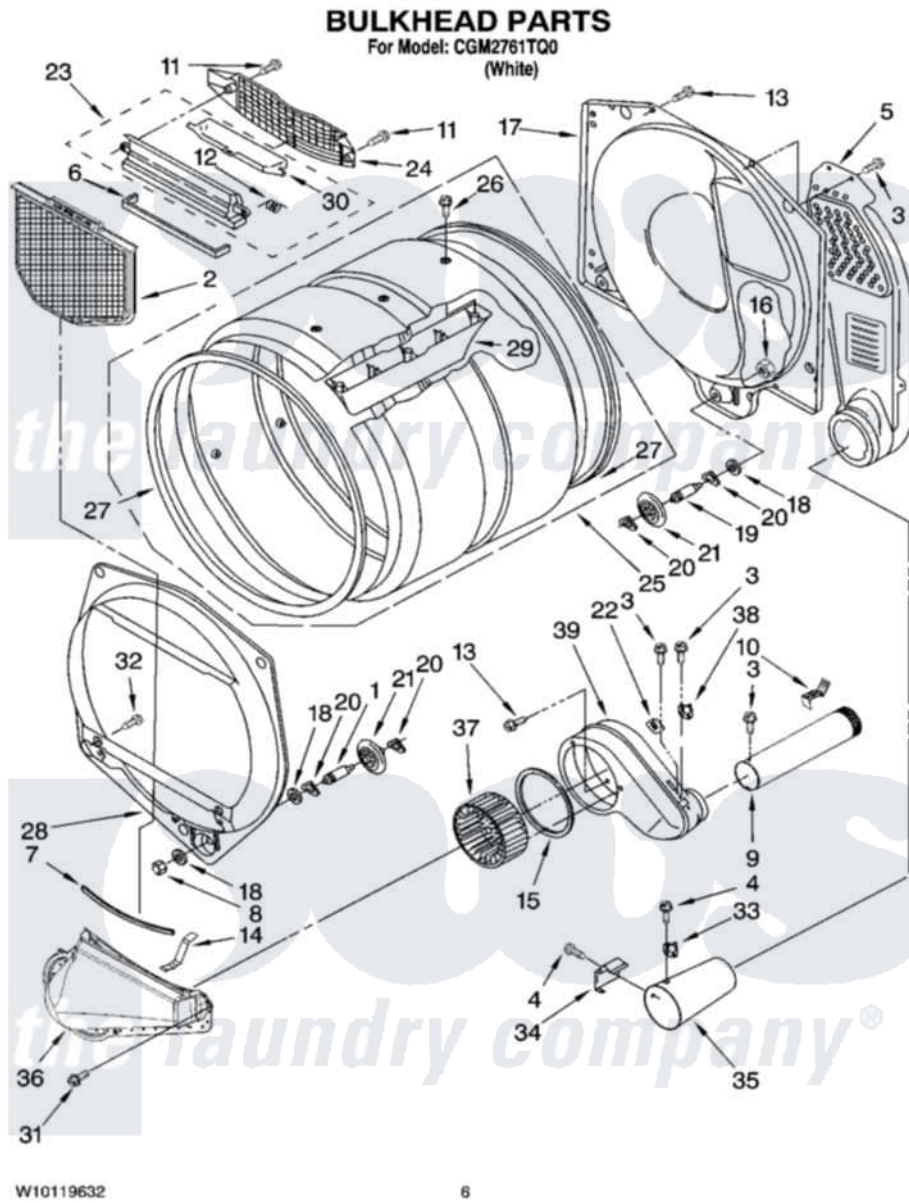

Whirlpool CGM2761TQ0 03 - BULKHEAD PARTS

Whirlpool [Commercial Whirlpool CGM2761TQ0 Dryer Parts](#) Parts Diagram 03 - BULKHEAD PARTS
Click on the part number to view part

Item	Original Part Number	Replaced By	Status	Part Description
1	8575324	W10359271		Shaft, Drum Roller Threads
2	W10049370	W10120998		Screen
3	8533971	90767		Screw, 8A X 3/8 HeX Washer Head Tapping
4	90767			Screw, 8A X 3/8 HeX Washer Head Tapping
5	3394346			Air Duct Assembly
6	697813			Seal, Outlet Housing
7	697814	697813		Seal, Outlet Housing
8	3934666	W10080210		Nut, 3/8 X 16
9	8066224	279936		Kit-Exhst
10	8572105			Retainer, Toe Panel
11	3387230			Screw, 10-16 X 13/16
12	3394986			Spring, Lint Screen Door
13	3390647	488729		Screw
14	8066208			Clip-Exhaust
15	697770			Seal, Cover Plate Blower

15	991110		Housing
16	W10001120	W10080190	Nut, 3/8-16
17	3387809		Bulkhead, Rear
18	3387459	W10080960	Washer, Support
19	8575325	W10359272	Shaft, Roller Drum Threads
20	690997		Washer, Thrust
21	8536973	W10314173	Support
22	3392519		Thermal Limiter
23	3394985	8563755	Housing, Outlet Assembly
24	8299979		Grill, Outlet Screen Door
25	8318215	W10197999	Drum
26	W10219342		Screw, Baffle Mounting
27	W10166807	280114	Seal
28	697557		Bulkhead, Front
29	697693	W10113136	Baffle, Drum
30	3394984	8563758	Door, Lint Screen
31	487909	488729	Screw
32	3357011	308685	Side Trim)
33	3391912		Thermostat, High-Limit 255 F
34	338906		Radiant, Sensor
35	8066047		Funnel, Burner
36	8066168	W10128606	Duct-Lint
37	W10168564	W10349492	Wheel, Blower
38	3387138		Thermostat, Internal-Bias
39	8544362	W10119255	Housing, Blower