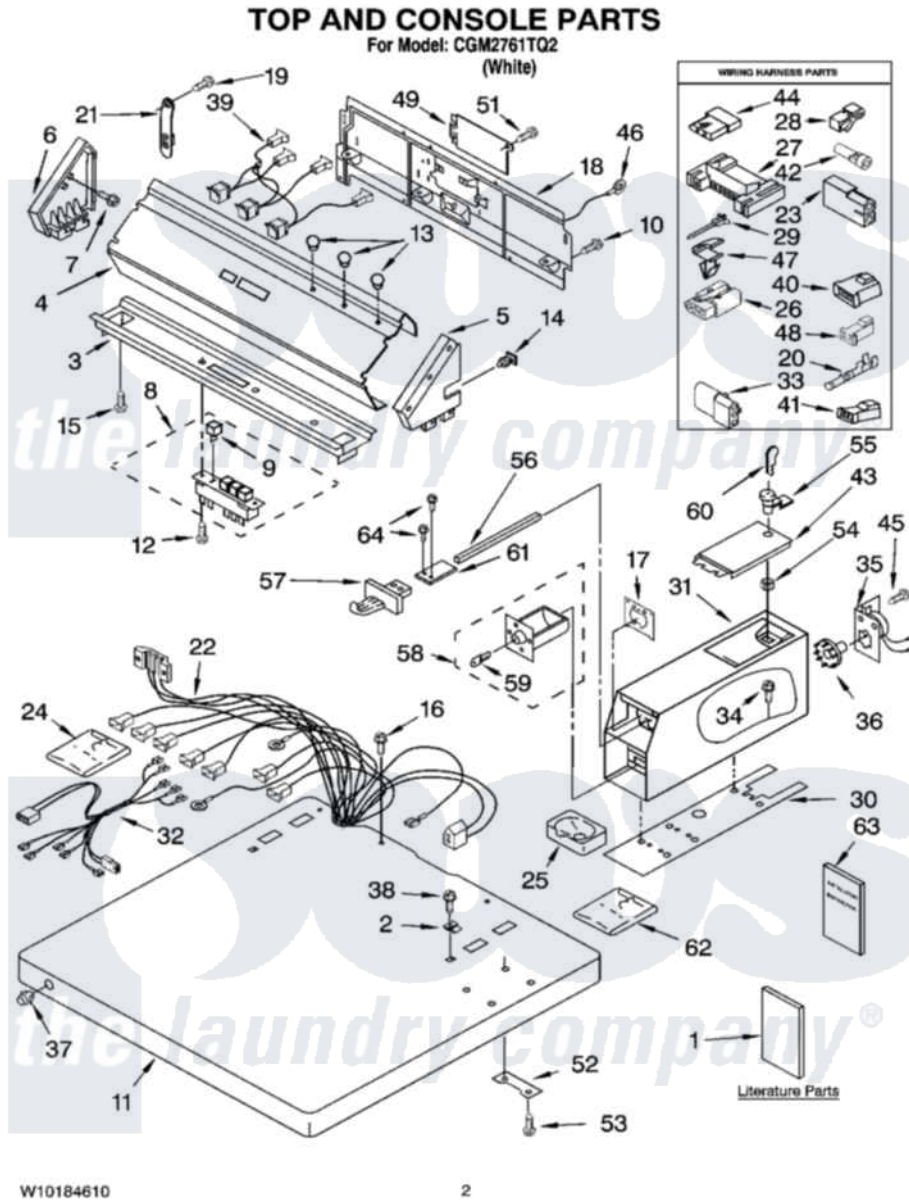

Whirlpool CGM2761TQ2 01 - TOP AND CONSOLE PARTS

Whirlpool [Commercial Whirlpool CGM2761TQ2 Dryer Parts](#) Parts Diagram 01 - TOP AND CONSOLE PARTS
Click on the part number to view part

Item	Original Part Number	Replaced By	Status	Part Description
1	W10184582		Not Available	Instructions, Installation
"	8533569			Wiring Diagram
"	W10184610			Repair Parts List
2	357213			Nut, Push-In
3	3361029			Bracket, Control
4	8316634			Panel, Control
5	8316516	W10096340		Cap, End
6	3949734	W10096320		Cap, End
7	97787	W10109200		Screw, Baffle Mounting
8	8316437	W10330137		Switch, Pushbutton
9	8316433			Pushbutton
10	693995			Screw, Hex Head
11	3954665			Top
12	303921	489128		Screw, 8-32 X 27/64
13	3348109			Lens Light
14	689559			Nut, Push-In