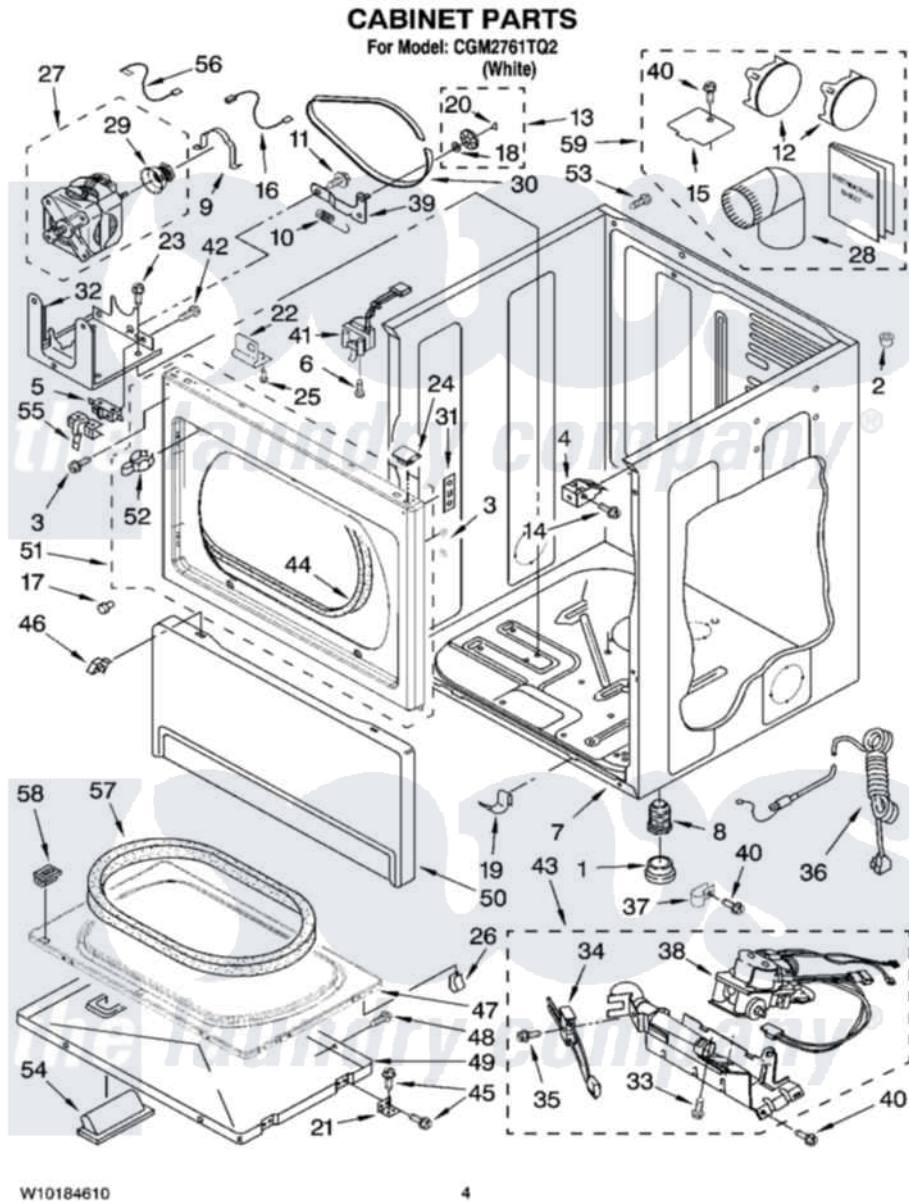

Whirlpool CGM2761TQ2 02 - CABINET PARTS

W10184610

4

Whirlpool [Commercial Whirlpool CGM2761TQ2 Dryer Parts](#) Parts Diagram 02 - CABINET PARTS
Click on the part number to view part

Item	Original Part Number	Replaced By	Status	Part Description
1	3391943			Boot, Foot
2	356674			Cone, Wedge
3	W10191265			Plug, Hinge Screw Front Panel
4	3391846			Clip, Front Panel
5	3394881	279782		Switch-Lid
6	697773	3395530		Screw
7	8310656			Cabinet
8	3392100	49621		Feet-Leveling
"	279810			Foot-Optional
9	660658			Clamp, Motor Mounting 343481 685441
10	3387374			Spring, Idler
11	3389420			Retainer-Idler 1/4-20 X 1/16
12	697750	W10470674		Dryer Exhaust Kit
13	3388672	279640		Pulley-ldr
14	3391915	681615		Screw
15	3394331			Plate Cover