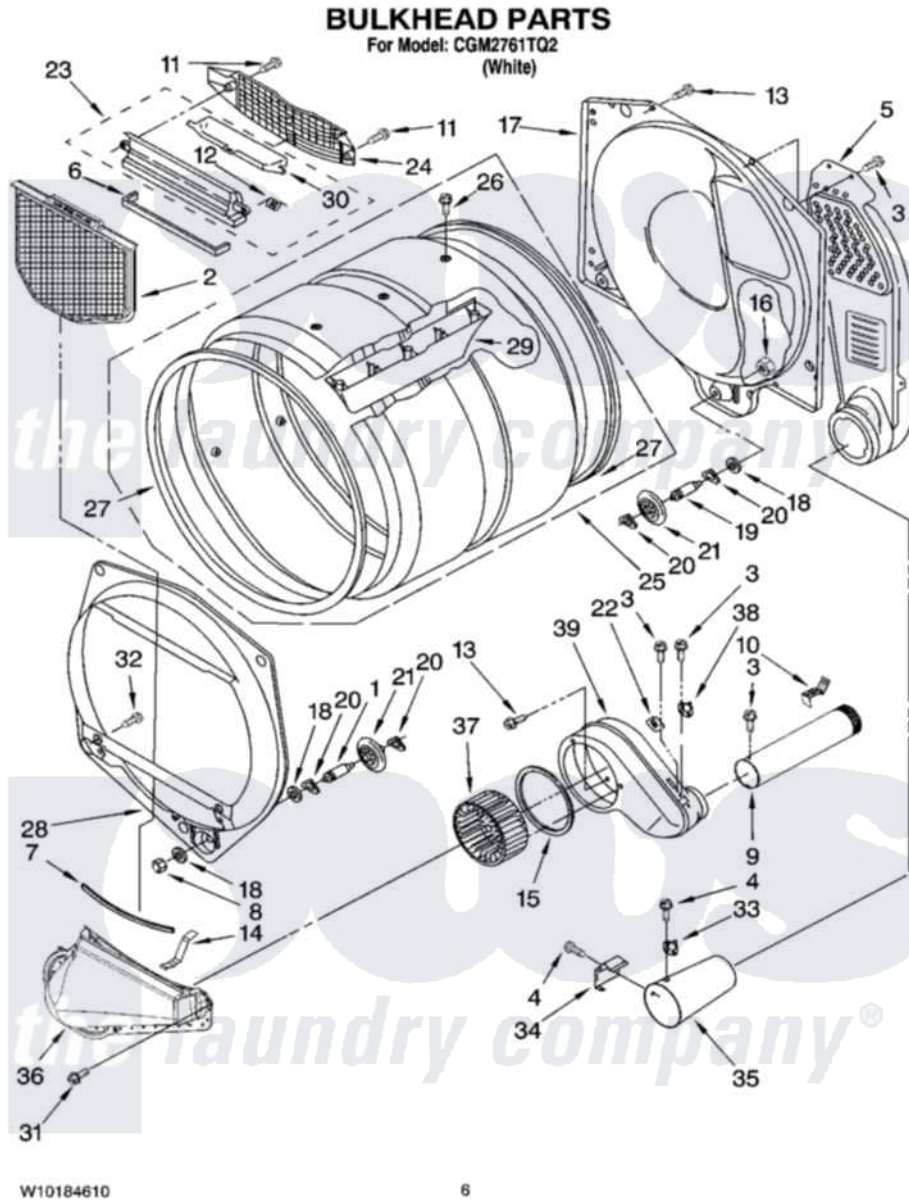

Whirlpool CGM2761TQ2 03 - BULKHEAD PARTS

Whirlpool [Commercial Whirlpool CGM2761TQ2 Dryer Parts](#) Parts Diagram 03 - BULKHEAD PARTS
Click on the part number to view part

Item	Original Part Number	Replaced By	Status	Part Description
1	8575324	W10359271		Shaft, Drum Roller Threads
2	W10049370	W10120998		Screen
3	8533971	90767		Screw, 8A X 3/8 HeX Washer Head Tapping
4	90767			Screw, 8A X 3/8 HeX Washer Head Tapping
5	3394346			Air Duct Assembly
6	697813			Seal, Outlet Housing
7	697814	697813		Seal, Outlet Housing
8	3934666	W10080210		Nut, 3/8 X 16
9	8066224	279936		Kit-Exhst
10	8572105			Retainer, Toe Panel
11	3387230			Screw, 10-16 X 13/16
12	3394986			Spring, Lint Screen Door
13	3390647	488729		Screw
14	8066208			Clip-Exhaust
15	697770			Seal, Cover Plate Blower

15	991110		Housing
16	W10001120	W10080190	Nut, 3/8-16
17	3387809		Bulkhead, Rear
18	3387459	W10080960	Washer, Support
19	8575325	W10359272	Shaft, Roller Drum Threads
20	690997		Washer, Thrust
21	8536973	W10314173	Support
22	3392519		Thermal Limiter
23	3394985	8563755	Housing, Outlet Assembly
24	8299979		Grill, Outlet Screen Door
25	8318215	W10197999	Drum
26	W10219342		Screw, Baffle Mounting
27	W10166807	280114	Seal
28	697557		Bulkhead, Front
29	697693	W10113136	Baffle, Drum
30	3394984	8563758	Door, Lint Screen
31	487909	488729	Screw
32	3357011	308685	Side Trim)
33	3391912		Thermostat, High-Limit 255 F
34	338906		Radiant, Sensor
35	8066047		Funnel, Burner
36	8066168	W10128606	Duct-Lint
37	W10168564	W10349492	Wheel, Blower
38	3387138		Thermostat, Internal-Bias
39	8544362	W10119255	Housing, Blower