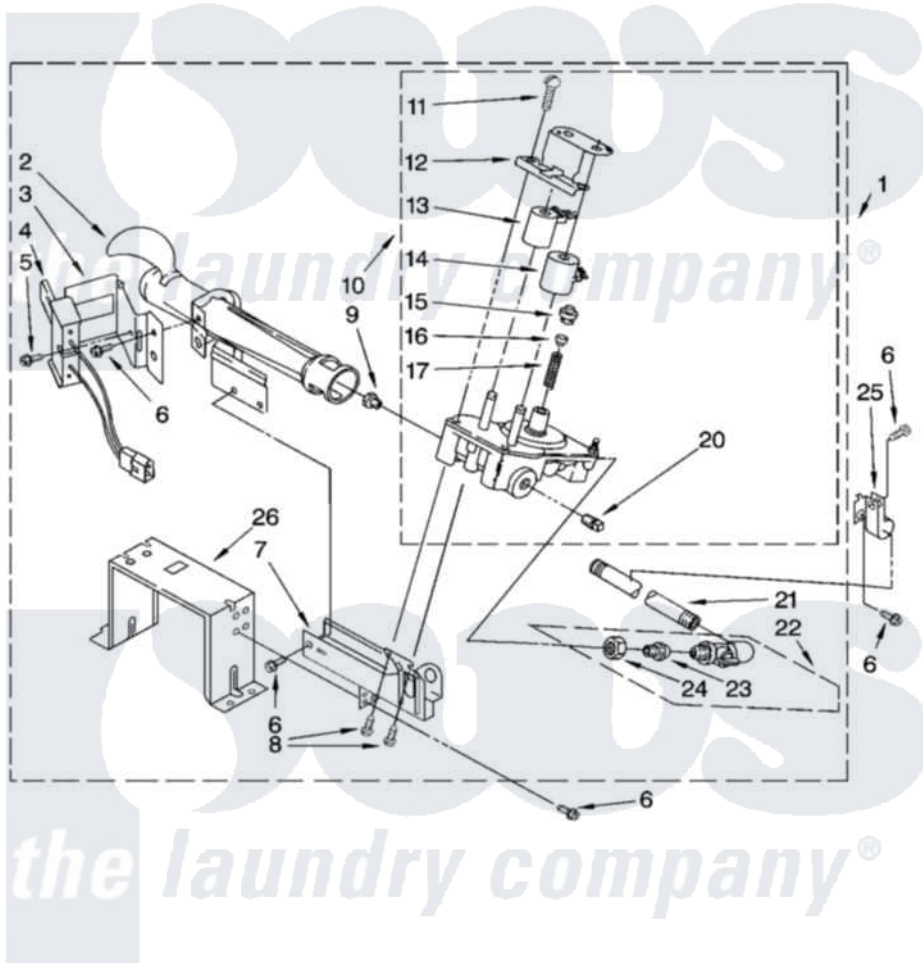

Whirlpool CGM2761TQ2 04 - 3401797 BURNER ASSEMBLY, OPTIONAL PARTS (NOT INCLUDED)

3401797 BURNER ASSEMBLY

For Model: CGM2761TQ2
(White)

W10184610

8

Whirlpool [Commercial Whirlpool CGM2761TQ2 Dryer Parts](#) Parts Diagram 04 - 3401797 BURNER ASSEMBLY, OPTIONAL PARTS (NOT INCLUDED).
Click on the part number to view part

Item	Original Part Number	Replaced By	Status	Part Description
1	3401797	285904		Burner-Gas
2	688617	693140		Burner
3	694298			Bracket, Ignitor
4	686590	279311		Ignitor
5	3393909			Screw, 8-32 X 7/8
6	343641	681414		Screw, 10AB X 1/2
7	3389871		Not Available	Base, Burner
8	3387057			Screw, 10-16 X 1/2 Orifice, Burner
9	3397656			Orifice, Burner
"	15775	72017		Paint, Touch-Up
10	3401775	279923		NAT Gas
11	694421			Screw, Bracket Mounting
12	694538			Bracket, Shunt
13	694540			Coil, 60 Hz