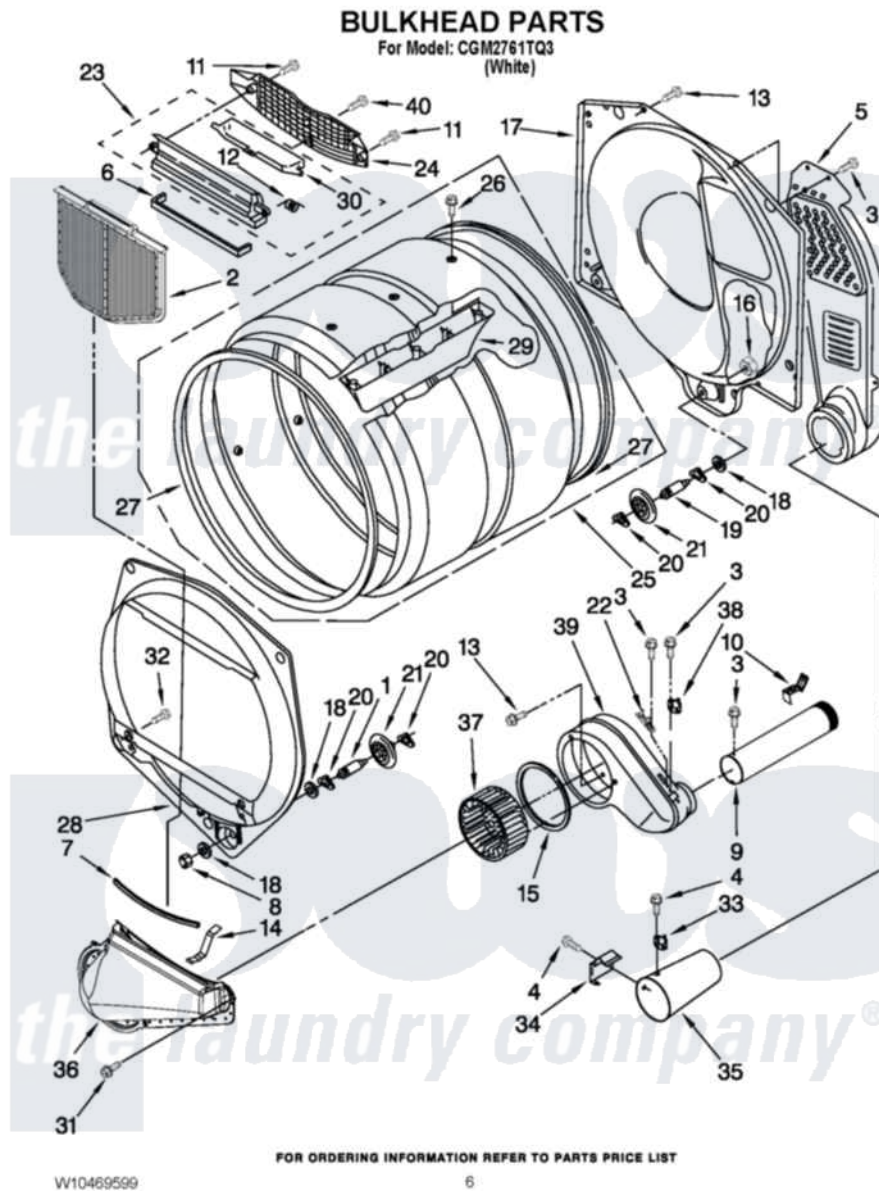

Whirlpool CGM2761TQ3 03 - BULKHEAD PARTS

Whirlpool Commercial Whirlpool CGM2761TQ3 Dryer Parts Parts Diagram 03 - BULKHEAD PARTS
 Click on the part number to view part

Item	Original Part Number	Replaced By	Status	Part Description
1	8575324	W10359271		Shaft, Drum Roller Threads
2	W10049370	W10120998		Screen
3	8533971	90767		Screw, 8A X 3/8 HeX Washer Head Tapping
4	90767			Screw, 8A X 3/8 HeX Washer Head Tapping
5	3394346			Air Duct Assembly
6	697813			Seal, Outlet Housing
7	697814	697813		Seal, Outlet Housing
8	3934666	W10080210		Nut, 3/8 X 16
9	8066224	279936		Kit-Exhst
10	8572105			Retainer, Toe Panel
11	3387230			Screw, 10-16 X 13/16
12	3394986			Spring, Lint Screen Door
13	3390647	488729		Screw
14	W10345456	8066208		Clip-Exhaust
15	697770			Seal, Cover Plate Blower

15	991110		Housing
16	W10001120	W10080190	Nut, 3/8-16
17	3387809		Bulkhead, Rear
18	3387459	W10080960	Washer, Support
19	8575325	W10359272	Shaft, Roller Drum Threads
20	690997		Washer, Thrust
21	W10314171		Roller, Support Assembly
22	3392519		Thermal Limiter
23	3394985	8563755	Housing, Outlet Assembly
24	8299979		Grill, Outlet Screen Door
25	8318215	W10197999	Drum
26	W10219342		Screw, Baffle Mounting
27	W10166807	280114	Seal
28	697557		Bulkhead, Front
29	697693	W10113136	Baffle, Drum
30	3394984	8563758	Door, Lint Screen
31	489463		Screw, 8-18 X 1/16
32	3357011	308685	Side Trim)
33	3391912		Thermostat, High-Limit 255 F
34	338906		Radiant, Sensor
35	8066047		Funnel, Burner
36	8066168	W10128606	Duct-Lint
37	W10349492		Wheel, Blower
38	3387138		Thermostat, Internal-Bias
39	8544362	W10119255	Housing, Blower
40	695240	488729	Screw