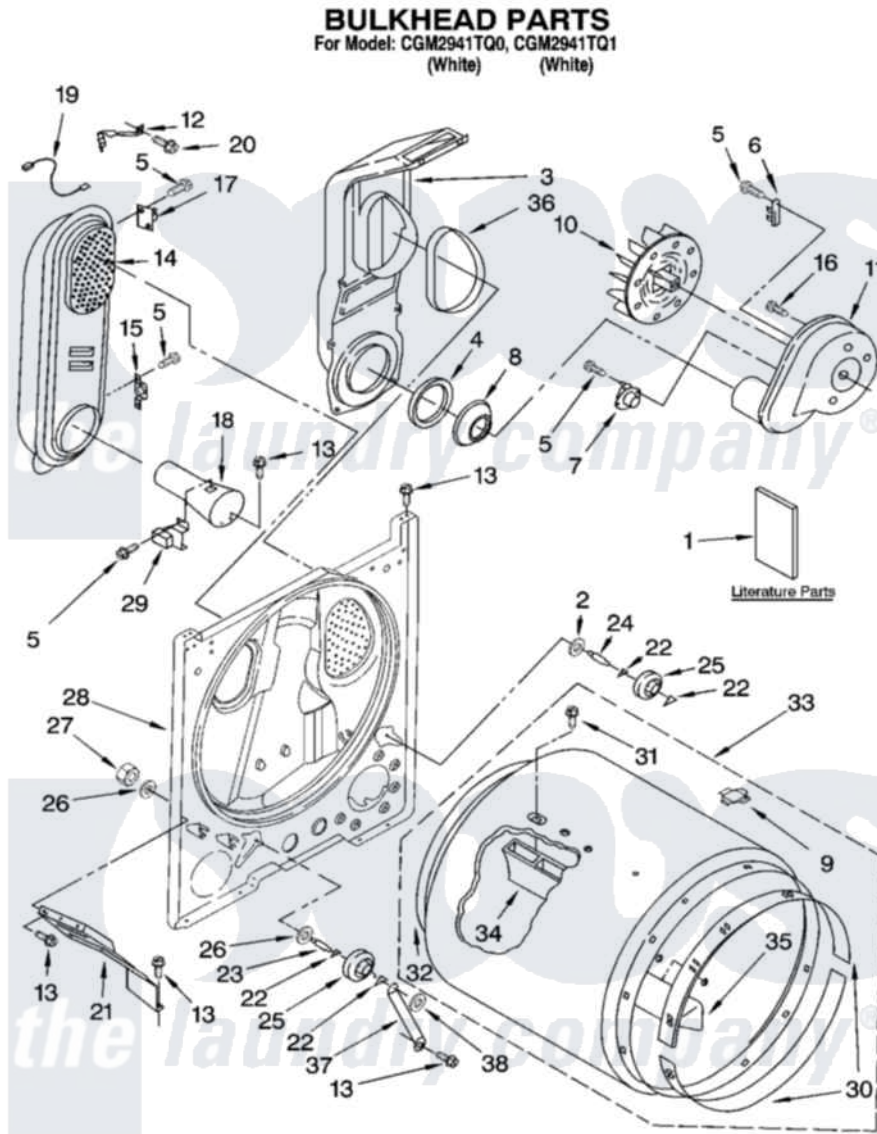

Whirlpool CGM2941TQ0 01 - BULKHEAD PARTS

W10119633

2

Whirlpool [Commercial Whirlpool CGM2941TQ0 Dryer Parts](#) Parts Diagram 01 - BULKHEAD PARTS
Click on the part number to view part

Item	Original Part Number	Replaced By	Status	Part Description
1	8563800		Not Available	Instructions, Installation
"	8576820			Label, Wiring Diagram
"	W10119633			Repair Parts List
2	3388703			Washer, Support
3	348368			Lint Chute Assembly
4	347139			Seal, Lint Chute
5	90767			Screw, 8A X 3/8 HeX Washer Head Tapping
6	3392519			Thermal Limiter
7	3387134			Thermostat, Internal-Bias
8	696302			Shield, Exhaust
9	8066086			Plug, Drum Hole
10	694089			Wheel, Blower
11	8577230			Housing, Blower
12	3398161	279771		CLIP
13	343641	681414		Screw, 10AB X 1/2
14	8530285	279980		Box

15	3403140		Thermostat, High-Limit 205F
16	3390647	488729	Screw
17	280010		Kit, Thermal Cut-Off
18	8066049		Funnel, Burner Light
19	3401707		Jumper, Tco-High Limit
20	489463		Screw, 8-18 X 1/16
21	3406022		Bracket, Bulkhead
22	690997		Washer, Thrust
23	3399506	W10359270	Shaft, Drum Roller Threads
24	3399507	W10359269	Shaft, Drum Roller Threads
25	3397590	349241T	Support
26	348197		Washer, Support
27	3359452		Nut, Lock
28	3403410		Bulkhead
29	338906		Radiant, Sensor
30	692526	279441	BeaRng-Rng
31	W10109200		Screw, Baffle Mounting
32	3406130	279857	Seal
33	695587		Drum Assembly
34	692490		Baffle, Drum
35	3403636		Baffle, Drum
36	339956		Seal, Air Duct To Bulkhead
37	3976434		Bracket, Support Shaft
38	90296		Nut, Push On