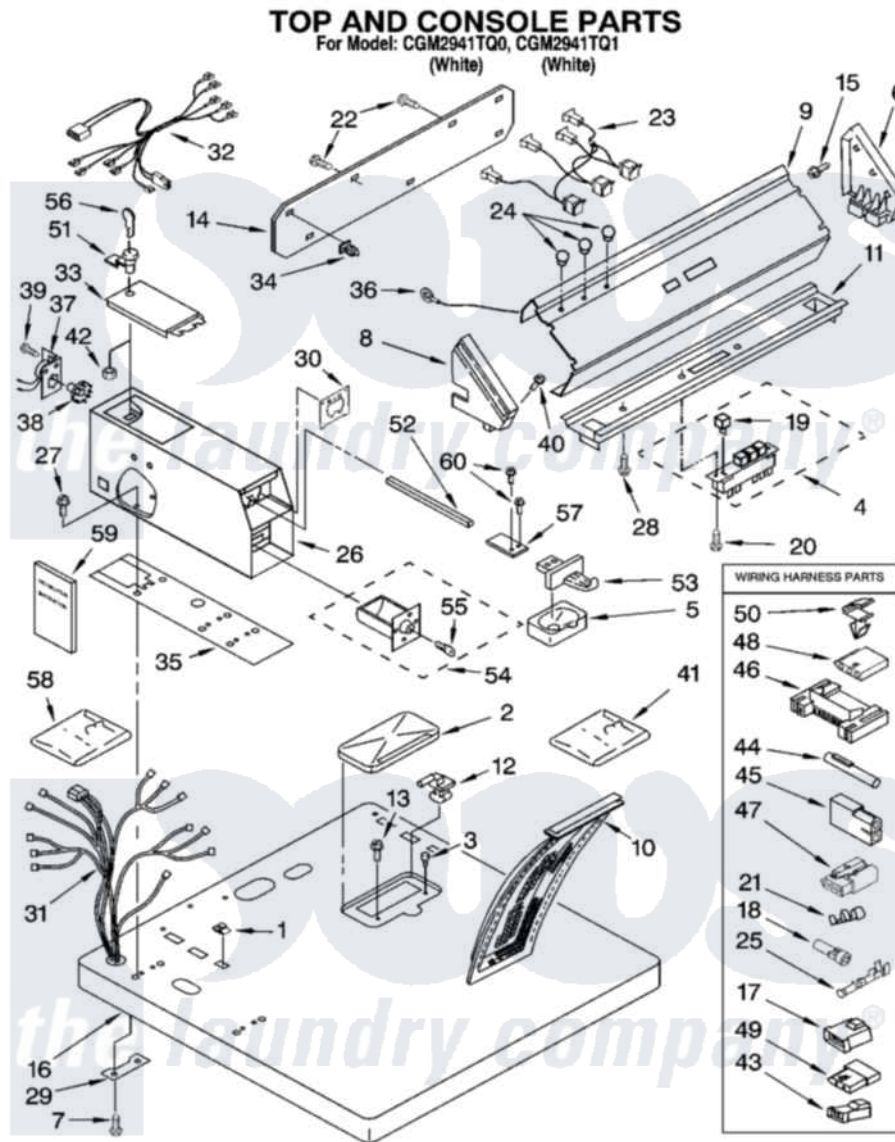

Whirlpool CGM2941TQ0 02 - TOP AND CONSOLE PARTS

W10119633

4

Whirlpool [Commercial Whirlpool CGM2941TQ0 Dryer Parts](#) Parts Diagram 02 - TOP AND CONSOLE PARTS
Click on the part number to view part

Item	Original Part Number	Replaced By	Status	Part Description
1	357213			Nut, Push-In
2	8283378			Cover, Lint Screen
3	297535	17258		Bumper
4	8316437	W10330137		Switch, Pushbutton
5	385421			Funnel, Coin
6	3949737			Cap, End
7	98445			Screw, 10-16 X 3/4
8	3402631			End Cap
9	W10127740			Panel, Control
10	349639			HANDLE AND LINT SCREEN ASSEMBLY
11	3387361	3949733		Bracket, Control
12	3978606			Hinge, Lint Lid
"	3978605	W10044470		Hinge, RH
13	688983	487240		Screw, For Mtg. Service Capacitor
14	3387978			Panel, Rear Console