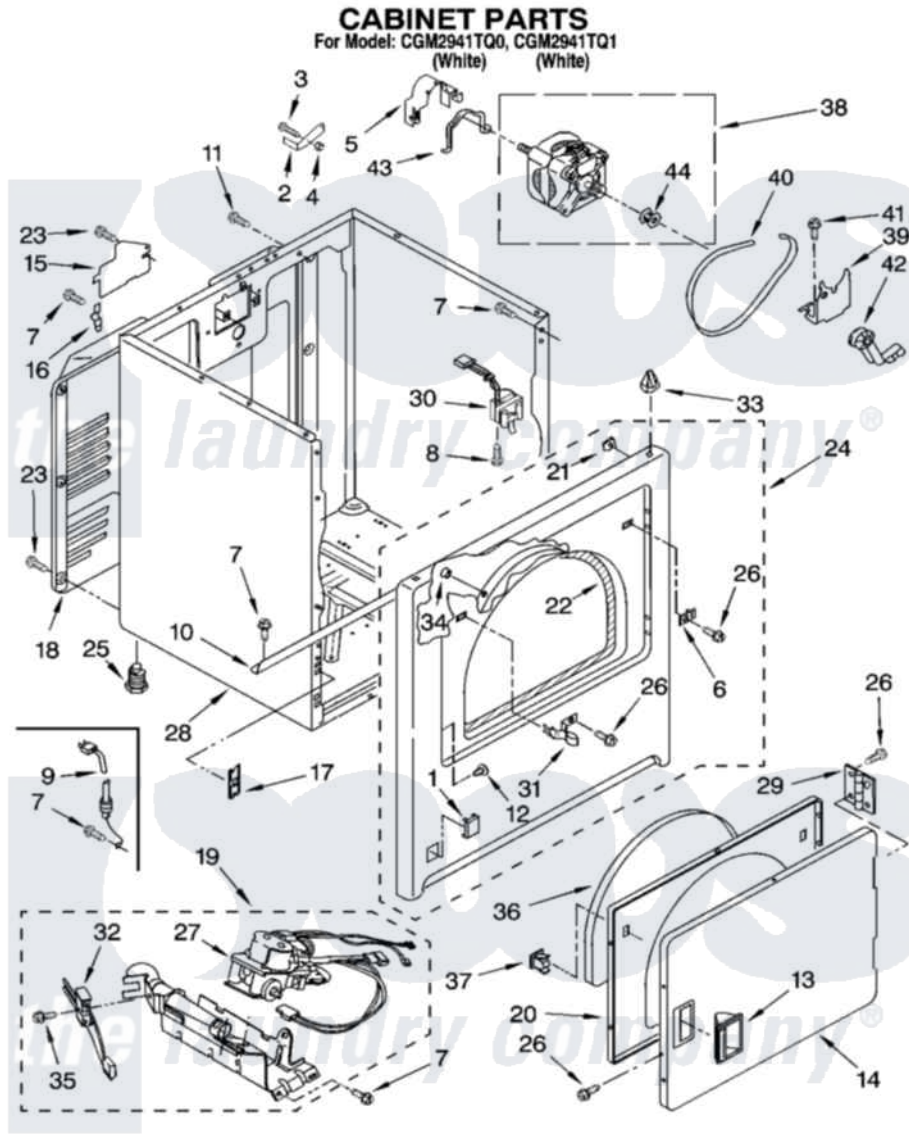

# Whirlpool CGM2941TQ0 03 - CABINET PARTS

W10119633

6

Whirlpool [Commercial Whirlpool CGM2941TQ0 Dryer Parts](#) Parts Diagram 03 - CABINET PARTS  
Click on the part number to view part

| Item | Original Part Number    | Replaced By             | Status | Part Description       |
|------|-------------------------|-------------------------|--------|------------------------|
| 1    | <a href="#">3394975</a> |                         |        | Plug, Front Panel      |
| 2    | <a href="#">3954895</a> |                         |        | Bracket, Top Lock      |
| 3    | <a href="#">354730</a>  |                         |        | Bolt, 5/16-18 X 2 3/4  |
| 4    | <a href="#">90984</a>   |                         |        | Nut, 5/16-18           |
| 5    | <a href="#">3404162</a> |                         |        | Clamp, Motor           |
| 6    | <a href="#">3403630</a> |                         |        | Plug, Strike Hole      |
| 7    | 343641                  | <a href="#">681414</a>  |        | Screw, 10AB X 1/2      |
| 8    | 697773                  | <a href="#">3395530</a> |        | Screw                  |
| 9    | 3401401                 | <a href="#">3401402</a> |        | Cord, Power            |
| 10   | <a href="#">8541400</a> |                         |        | Bracket, Cabinet       |
| 11   | 697776                  | <a href="#">4331106</a> |        | Screw, No.10-32 X 7/16 |
| 12   | <a href="#">3404413</a> |                         |        | Plug, Hinge Hole       |
| 13   | <a href="#">3405184</a> |                         |        | Handle, Door           |
| 14   | <a href="#">3402335</a> |                         |        | Door, Front            |
| 15   | <a href="#">3396795</a> |                         |        | Cover, Terminal Block  |
| 16   | 238088                  | <a href="#">8066217</a> |        | Hinge, Top             |