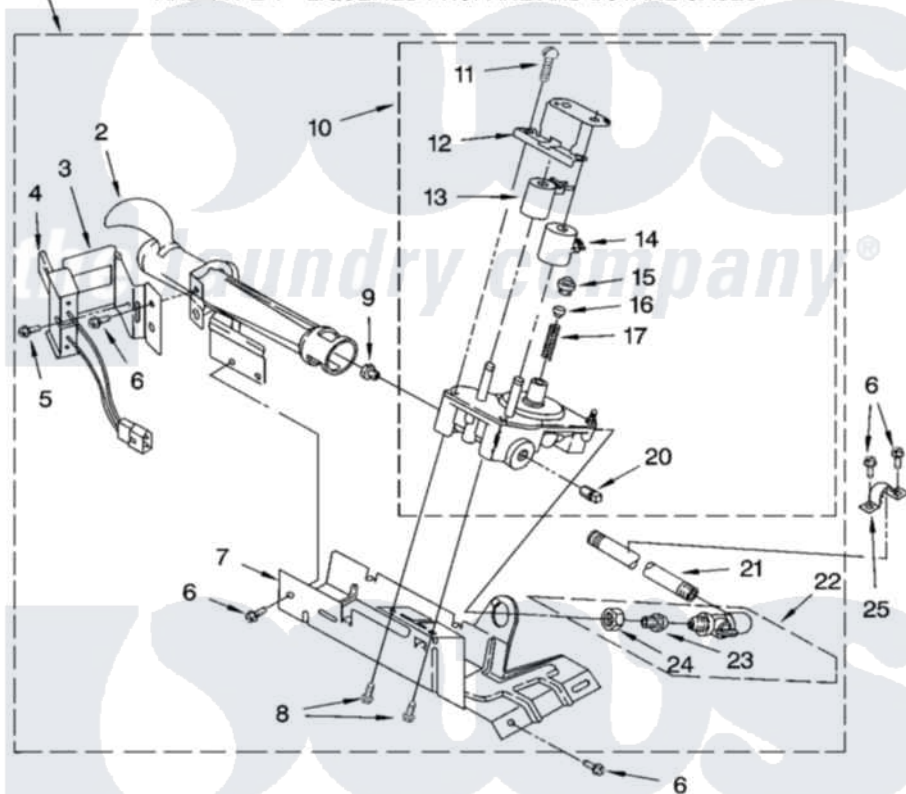

Whirlpool CGM2941TQ0 04 - 3401771 BURNER ASSEMBLY, OPTIONAL PARTS (NOT INCLUDED)

3401771 BURNER ASSEMBLY

For Model: CGM2941TQ0, CGM2941TQ1
(White) (White)

1 USE WITH TYPE 1 - NATURAL, TYPE 2 - MIXED, TYPE 3 - MANUFACTURED AND TYPE 4 - LIQUEFIED PROPANE AND BUTANE GASES

the laundry company

W10119633

8

Whirlpool [Commercial Whirlpool CGM2941TQ0 Dryer Parts](#) Parts Diagram 04 - 3401771 BURNER ASSEMBLY, OPTIONAL PARTS (NOT INCLUDED).
Click on the part number to view part

Item	Original Part Number	Replaced By	Status	Part Description
1	3401771	W10492502		Burner-Gas
2	688617	693140		Burner
3	694298			Bracket, Ignitor
4	686590	279311		Ignitor
5	3393909			Screw, 8-32 X 7/8
6	343641	681414		Screw, 10AB X 1/2
7	693986			Base, Burner
8	3387057			Screw, 10-16 X 1/2 Orifice, Burner
9	234826			Orifice, Burner Type 1
"	15775	72017		Paint, Touch-Up
"	15419		Not Available	Orifice, Burner (Type 3)
"	229742			Orifice, Burner
"	234868			Orifice, Burner
10	3401775	279923		NAT Gas