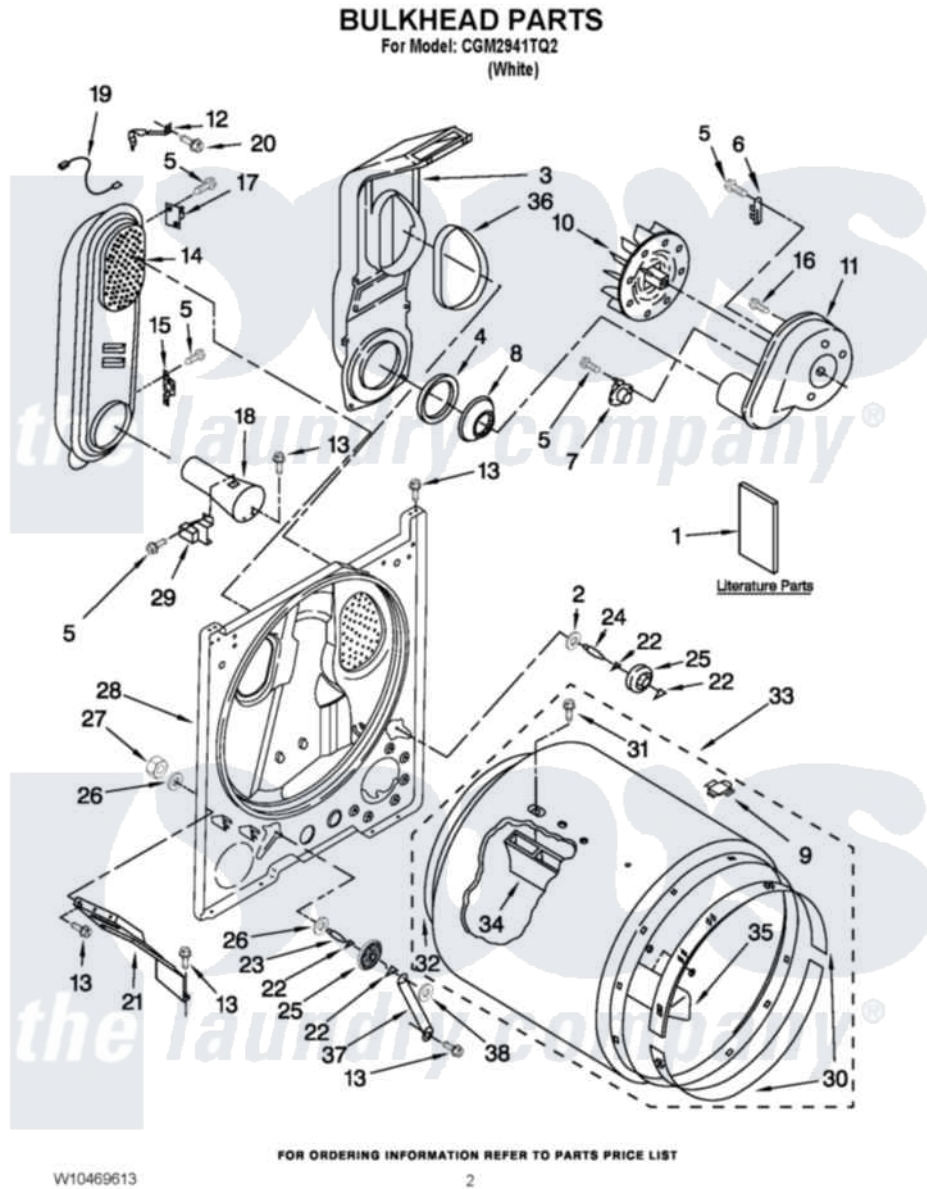

# Whirlpool CGM2941TQ2 01 - BULKHEAD PARTS

Whirlpool [Commercial Whirlpool CGM2941TQ2 Dryer Parts](#) Parts Diagram 01 - BULKHEAD PARTS  
Click on the part number to view part

Item	Original Part Number	Replaced By	Status	Part Description
1	8563800		Not Available	Instructions, Installation
"	<a href="#">8576820</a>			Label, Wiring Diagram
"	W104696613		Not Available	REPAIR PARTS LIST
2	<a href="#">3388703</a>			Washer, Support
3	<a href="#">348368</a>			Lint Chute Assembly
4	<a href="#">347139</a>			Seal, Lint Chute
5	<a href="#">90767</a>			Screw, 8A X 3/8 HeX Washer Head Tapping
6	<a href="#">3392519</a>			Thermal Limiter
7	<a href="#">3387134</a>			Thermostat, Internal-Bias
8	<a href="#">696302</a>			Shield, Exhaust
9	<a href="#">8066086</a>			Plug, Drum Hole
10	<a href="#">694089</a>			Wheel, Blower
11	<a href="#">8577230</a>			Housing, Blower
12	3398161	<a href="#">279771</a>		CLIP
13	343641	<a href="#">681414</a>		Screw, 10AB X 1/2
14	8530285	<a href="#">279980</a>		Box