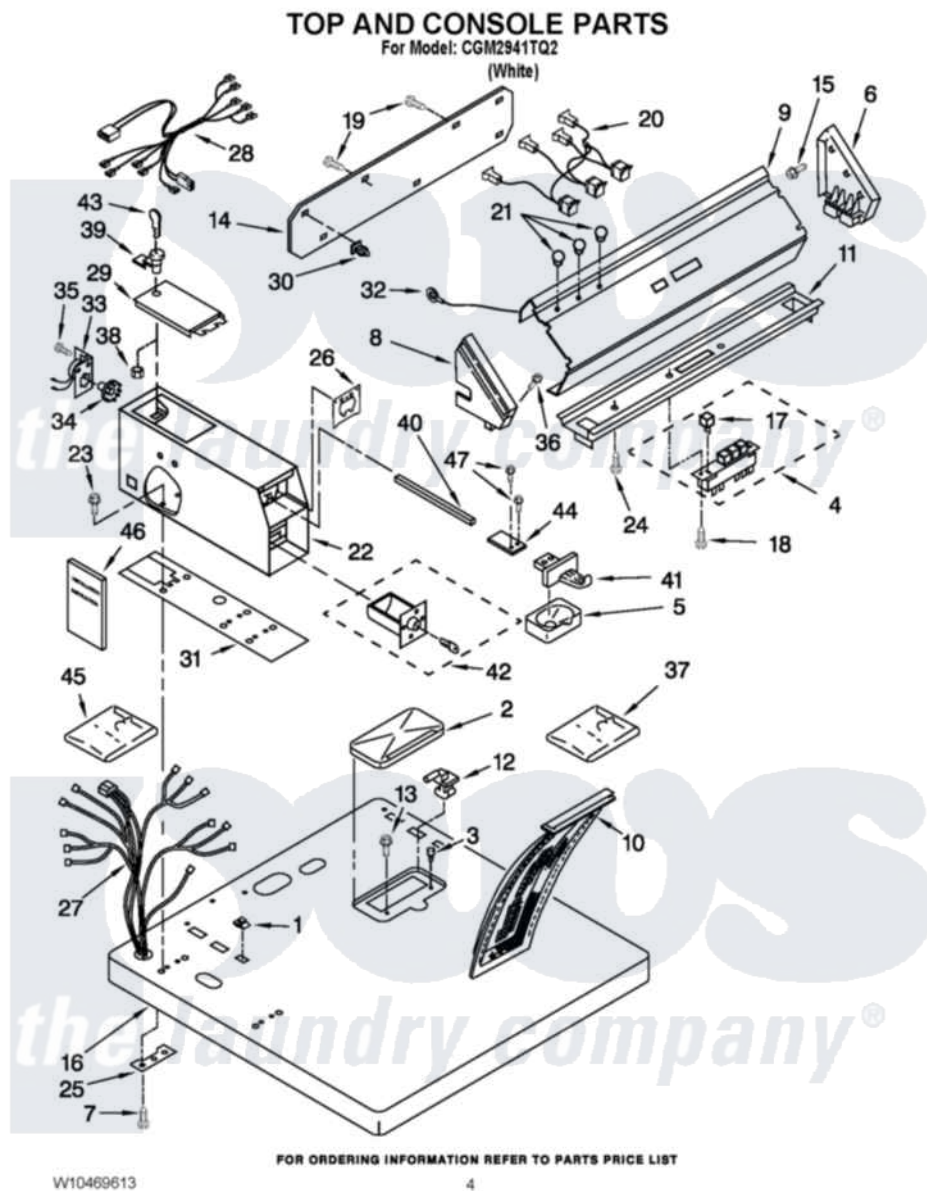

Whirlpool CGM2941TQ2 02 - TOP AND CONSOLE PARTS

Whirlpool [Commercial Whirlpool CGM2941TQ2 Dryer Parts](#) Parts Diagram 02 - TOP AND CONSOLE PARTS
Click on the part number to view part

Item	Original Part Number	Replaced By	Status	Part Description
1	357213			Nut, Push-In
2	8283378			Cover, Lint Screen
3	297535	17258		Bumper
4	W10330137			Switch, Pushbutton
5	385421			Funnel, Coin
6	3949737			Cap, End
7	98445			Screw, 10-16 X 3/4
8	3402631			End Cap
9	W10127740			Panel, Control
10	349639			HANDLE AND LINT SCREEN ASSEMBLY
11	3398113	3949733		Bracket, Control
12	3978606			Hinge, Lint Lid
"	3978605	W10044470		Hinge, RH
13	688983	487240		Screw, For Mtg. Service Capacitor
14	3387978			Panel, Rear Console

15	97787	W10109200	Screw, Baffle Mounting
16	8527847		Top
17	8316433		Pushbutton
18	303921	489128	Screw, 8-32 X 27/64
19	693995		Screw, Hex Head
20	3401177		Light, Indicator Assembly
21	3348109		Lens Light
22	3978748	8527844	Case
23	3349065		Bolt, Meter Case Mounting
24	339554	3390631	Screw, 10-16 X 3/8
25	3347825	3353813	Plate, Mounting
26	3954761	279950	Funnel
27	8529862		Harness, Wiring
28	3401126		Harness, Timer
29	3351136		Service Door Assembly
30	689559		Nut, Push-In
31	3954812		Cushion, Meter Case
32	690853		Wire, Ground
33	W10045440		Timer
34	3387974		Timing Cam
"	343777		Timing Cam
35	339805		Screw, 10-32 X 3/16
36	388326		Screw, 8-18 X 1.25
37	3954807		Kit, Vertical 8-Coin Coin Mechanism Parts, May be Ordered From Whirlpool Or The Vend
38	90406		Cage Nut, 5/16-18
39	8316526	4396668	Lock-Cam
40	8318517	8576635	Bolt
41	8316520		Slide Mechanism Inserts
NI	8316264	4396666	Insert
"	8316265	4396667	Insert
42	8316525	4396671	Box
43	N/P	Not Available	KEY (SERVICE DOOR) (WHEN ORDERING SPECIFY VENDOR AND KEY NUMBER)
44	8316523		Extension
45	8316524	4396670	Kit
46	8316532		Installation Instructions Coin Kit
47	3400086		Screw, 10-32 X 3/8