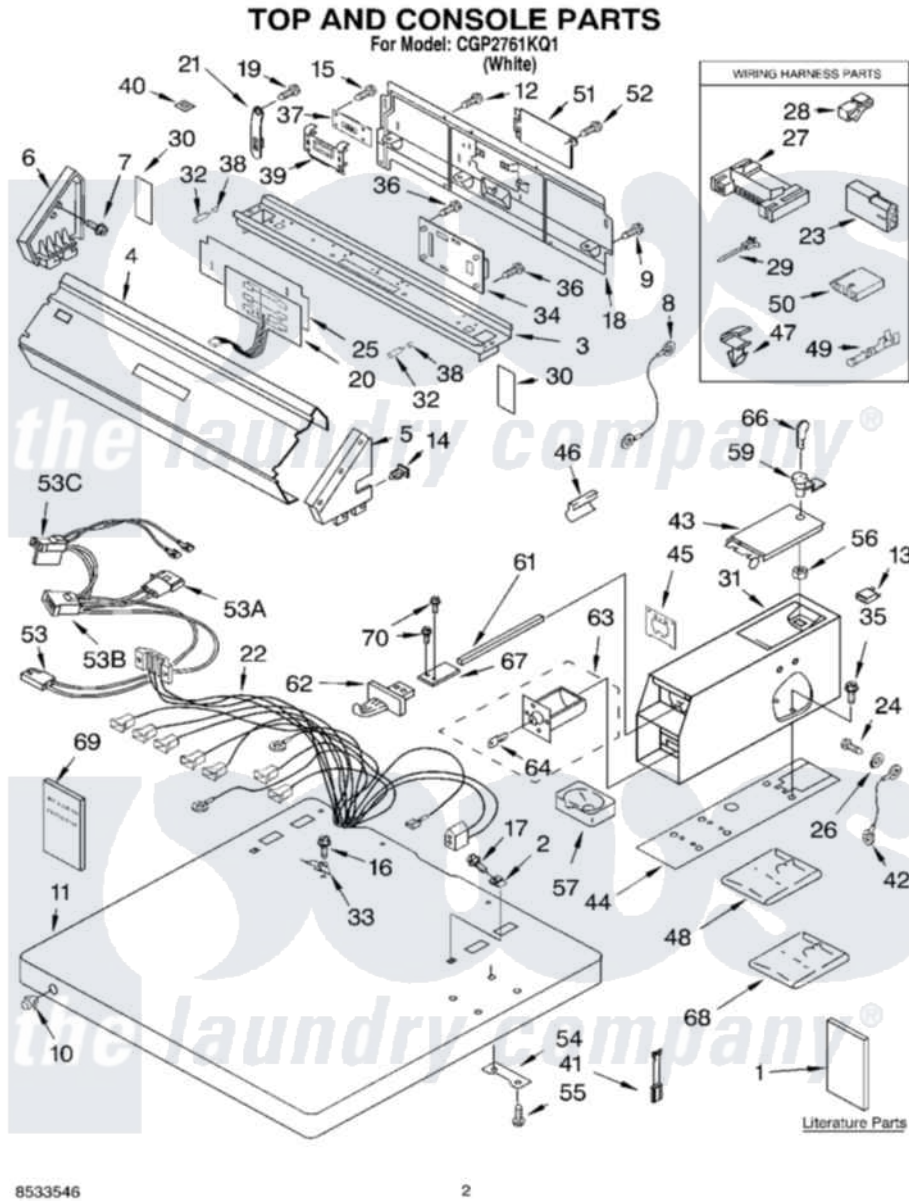

Whirlpool CGP2761KQ1 01 - TOP AND CONSOLE PARTS

Whirlpool [Commercial Whirlpool CGP2761KQ1 Dryer Parts](#) Parts Diagram 01 - TOP AND CONSOLE PARTS
Click on the part number to view part

Item	Original Part Number	Replaced By	Status	Part Description
1	LIT8528107		Not Available	Literature Parts (Instructions, Installation)
"	LIT8530962			Literature Parts (Wiring Diagram)
"	LIT8527807		Not Available	Literature Parts (Tech Sheet)
"	LIT8533546		Not Available	Literature Parts (Repair Parts List)
2	357213			Nut, Push-In
3	3950800			Bracket, Control
4	8527822			Panel, Control
5	8316516	W10096340		Cap, End
6	3949734	W10096320		Cap, End
7	97787	W10109200		Screw, Baffle Mounting
8	3397996	3395559		Wire
9	339554	3390631		Screw, 10-16 X 3/8
10	387371			Lock, Plug Also Available
"	358290			Top Lock