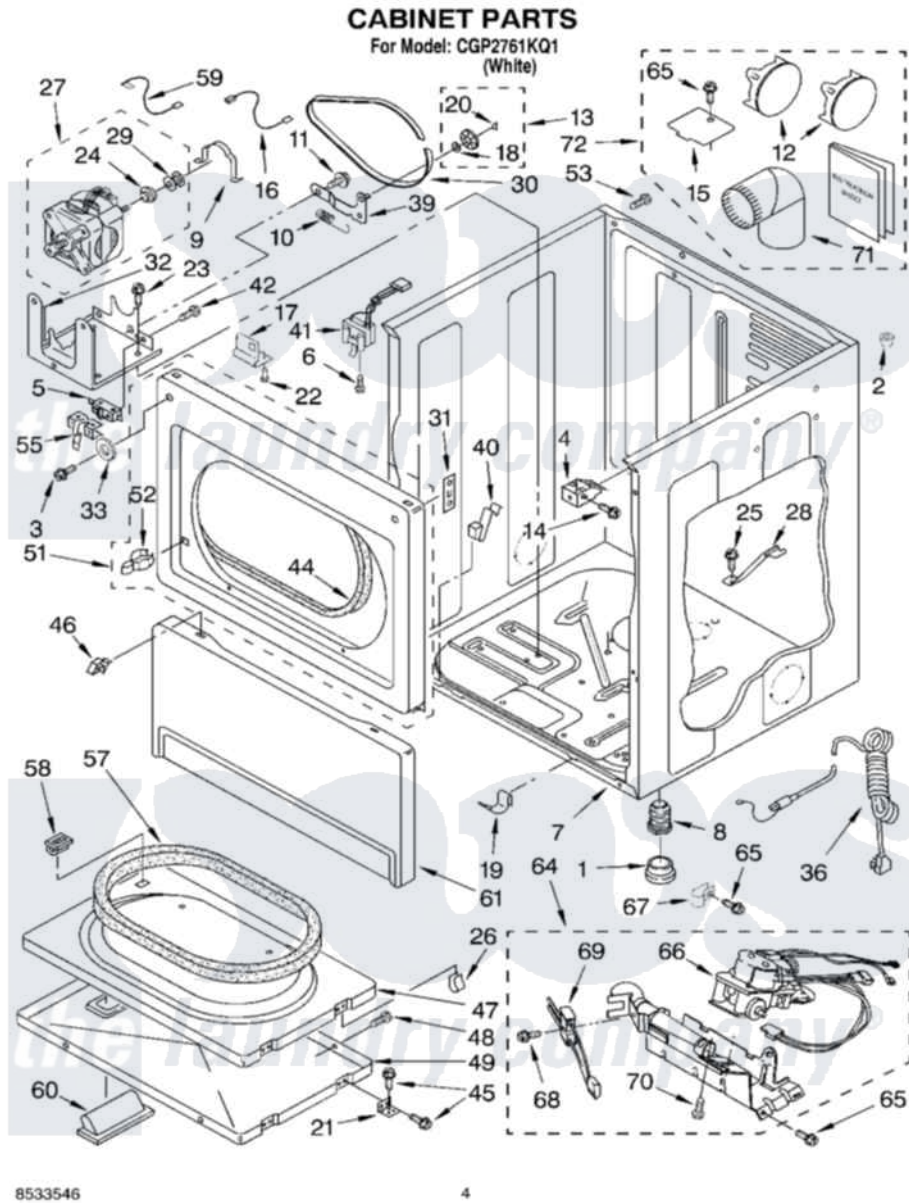

Whirlpool CGP2761KQ1 02 - CABINET PARTS

8533546

4

Whirlpool [Commercial Whirlpool CGP2761KQ1 Dryer Parts](#) Parts Diagram 02 - CABINET PARTS
Click on the part number to view part

Item	Original Part Number	Replaced By	Status	Part Description
1	3391943			Boot, Foot
2	356674			Cone, Wedge
3	3393258	3373329D		Screw
4	3391846			Clip, Front Panel
5	3394881	279782		Switch-Lid
6	697773	3395530		Screw
7	8310656			Cabinet
8	3392100	49621		Feet-Leveling
"	279810			Foot-Optional
9	660658			Clamp, Motor Mounting 343481 685441
10	3387374			Spring, Idler
11	3389420			Retainer-Idler 1/4-20 X 1/16
12	697750	W10470674		Dryer Exhaust Kit
13	3388672	279640		Pulley-ldr
14	3391915	681615		Screw
15	3394331			Plate Cover