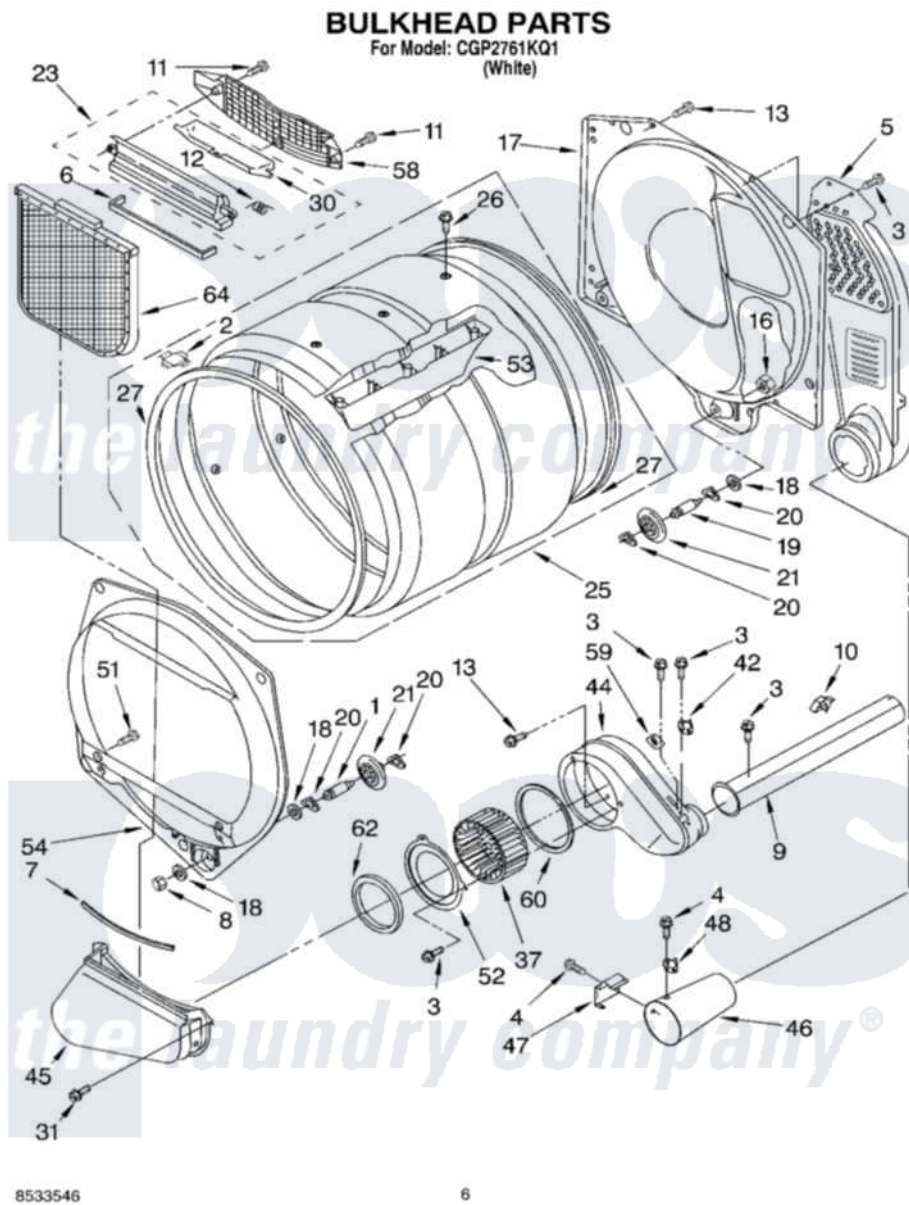

# Whirlpool CGP2761KQ1 03 - BULKHEAD PARTS

8533546

6

Whirlpool [Commercial Whirlpool CGP2761KQ1 Dryer Parts](#) Parts Diagram 03 - BULKHEAD PARTS  
 Click on the part number to view part

Item	Original Part Number	Replaced By	Status	Part Description
1	3399508	<a href="#">W10359271</a>		Shaft, Drum Roller Threads
2	<a href="#">8066086</a>			Plug, Drum Hole
3	<a href="#">3390646</a>	<a href="#">W10139210</a>		Screw, 8-18 X 5/16
4	<a href="#">90767</a>			Screw, 8A X 3/8 HeX Washer Head Tapping
5	<a href="#">3394346</a>			Air Duct Assembly
6	<a href="#">697813</a>			Seal, Outlet Housing
7	697814	<a href="#">697813</a>		Seal, Outlet Housing
8	<a href="#">3359452</a>			Nut, Lock
9	<a href="#">8318486</a>	<a href="#">279936</a>		Kit-Exhst
10	<a href="#">3388229</a>			Retainer, Toe Panel
11	<a href="#">3387230</a>			Screw, 10-16 X 13/16
12	<a href="#">3394986</a>			Spring, Lint Screen Door
13	3390647	<a href="#">488729</a>		Screw
16	<a href="#">3387709</a>			Nut, 3/8-16
17	<a href="#">3387809</a>			Bulkhead, Rear
18	3387459	<a href="#">W10080960</a>		Washer, Support