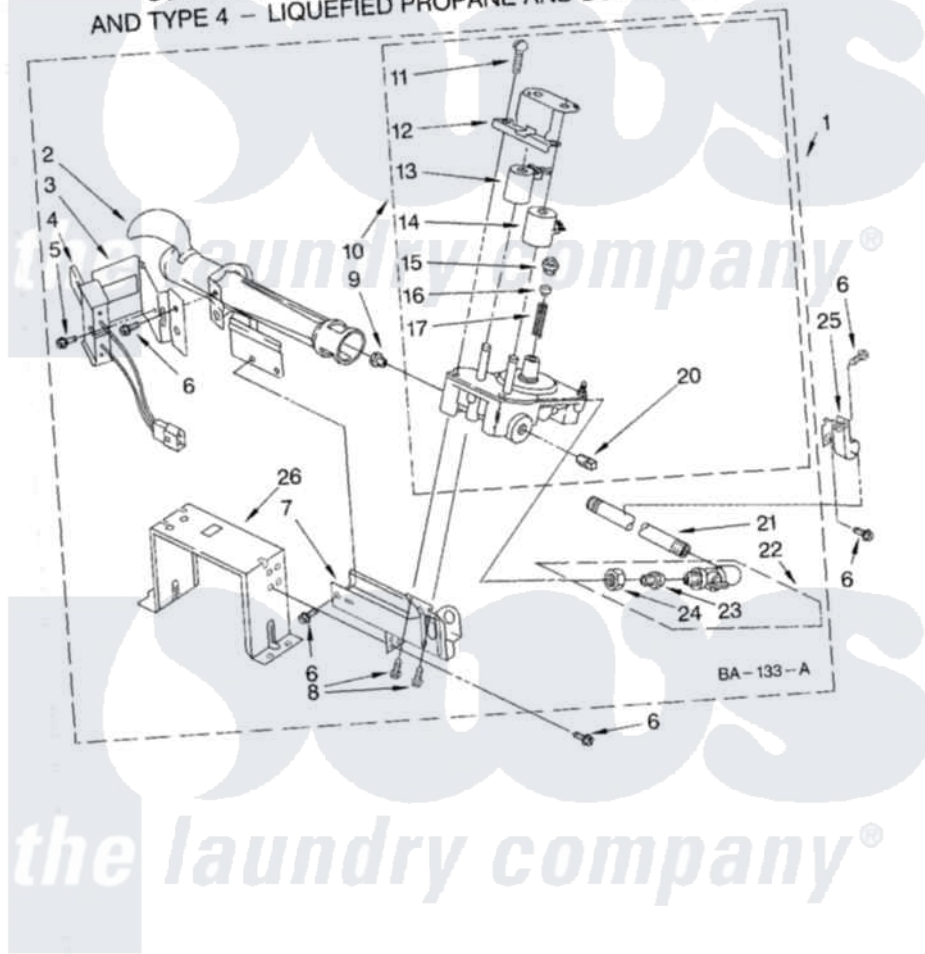

Whirlpool CGP2761KQ1 04 - 3401797 BURNER ASSEMBLY

3401797 BURNER ASSEMBLY For Model: CGP2761KQ1 (White)

USE WITH TYPE 1 – NATURAL, TYPE 2 – MIXED,
AND TYPE 4 – LIQUEFIED PROPANE AND BUTANE GASES

8533546

8

Whirlpool [Commercial Whirlpool CGP2761KQ1 Dryer Parts](#) Parts Diagram 04 - 3401797 BURNER ASSEMBLY
Click on the part number to view part

Item	Original Part Number	Replaced By	Status	Part Description
1	3401797	285904		Burner-Gas
2	688617	693140		Burner
3	694298			Bracket, Ignitor
4	686590	279311		Ignitor
5	3393909			Screw, 8-32 X 7/8
6	343641	681414		Screw, 10AB X 1/2
7	3389871		Not Available	Base, Burner
8	3387057			Screw, 10-16 X 1/2 Orifice, Burner
9	3397656			Orifice, Burner
"	15775	72017		Paint, Touch-Up
10	3401775	279923		NAT Gas
11	694421			Screw, Bracket Mounting
12	694538			Bracket, Shunt
13	694540			Coil, 60 Hz
14	694539			Coil, 60 Hz
15	694424			Leak, Limiter

16	694423		Screw, Regulator Adjustment
17	694422		Spring, Regulator
20	239822	W10295523	Plug, Pipe
21	3387224	Not Available	Pipe, Gas Supply
22	697441		Valve And Union Shut-Off
23	3393767		Pipe, Tail
24	233076		Nut, Compression
25	3387561		Clamp-Pipe
26	3389889		Bracket, Support
"	N/A	Not Available	FOLLOWING PARTS NOT ILLUSTRATED
"	694572	49572A	Conversion Kit To Type L.p.g.f