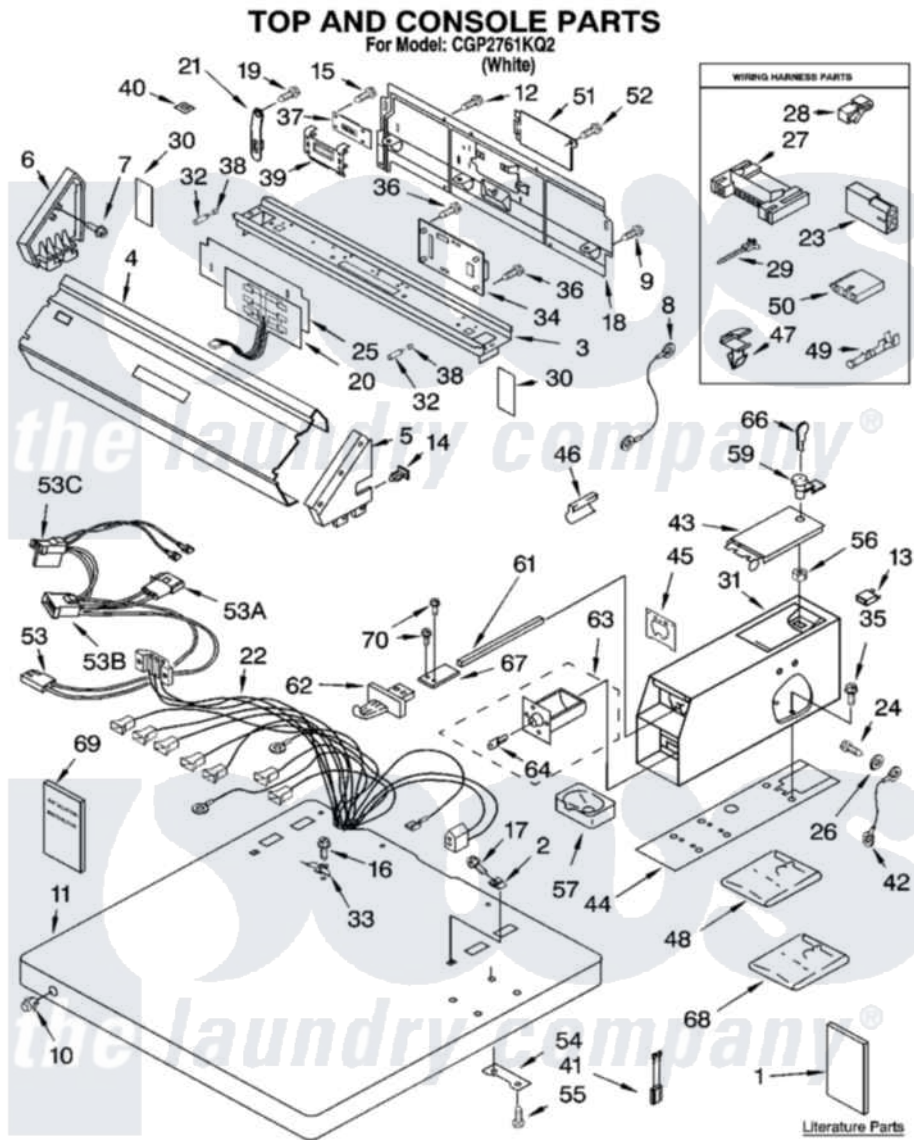

Whirlpool CGP2761KQ2 01 - TOP AND CONSOLE PARTS

Whirlpool [Commercial Whirlpool CGP2761KQ2 Dryer Parts](#) Parts Diagram 01 - TOP AND CONSOLE PARTS
[Click on the part number to view part](#)

Item	Original Part Number	Replaced By	Status	Part Description
1	LIT8528107		Not Available	Literature Parts (Instructions, Installation)
"	LIT8530962			Literature Parts (Wiring Diagram)
"	LIT8527807		Not Available	Literature Parts (Tech Sheet)
"	LIT8562515		Not Available	Literature Parts (Repair Parts List)
2	357213			Nut, Push-In
3	3950800			Bracket, Control
4	8527822			Panel, Control
5	8316516	W10096340		Cap, End
6	3949734	W10096320		Cap, End
7	97787	W10109200		Screw, Baffle Mounting
8	3397996	3395559		Wire
9	339554	3390631		Screw, 10-16 X 3/8
10	387371			Lock, Plug Also Available
"	358290			Top Lock