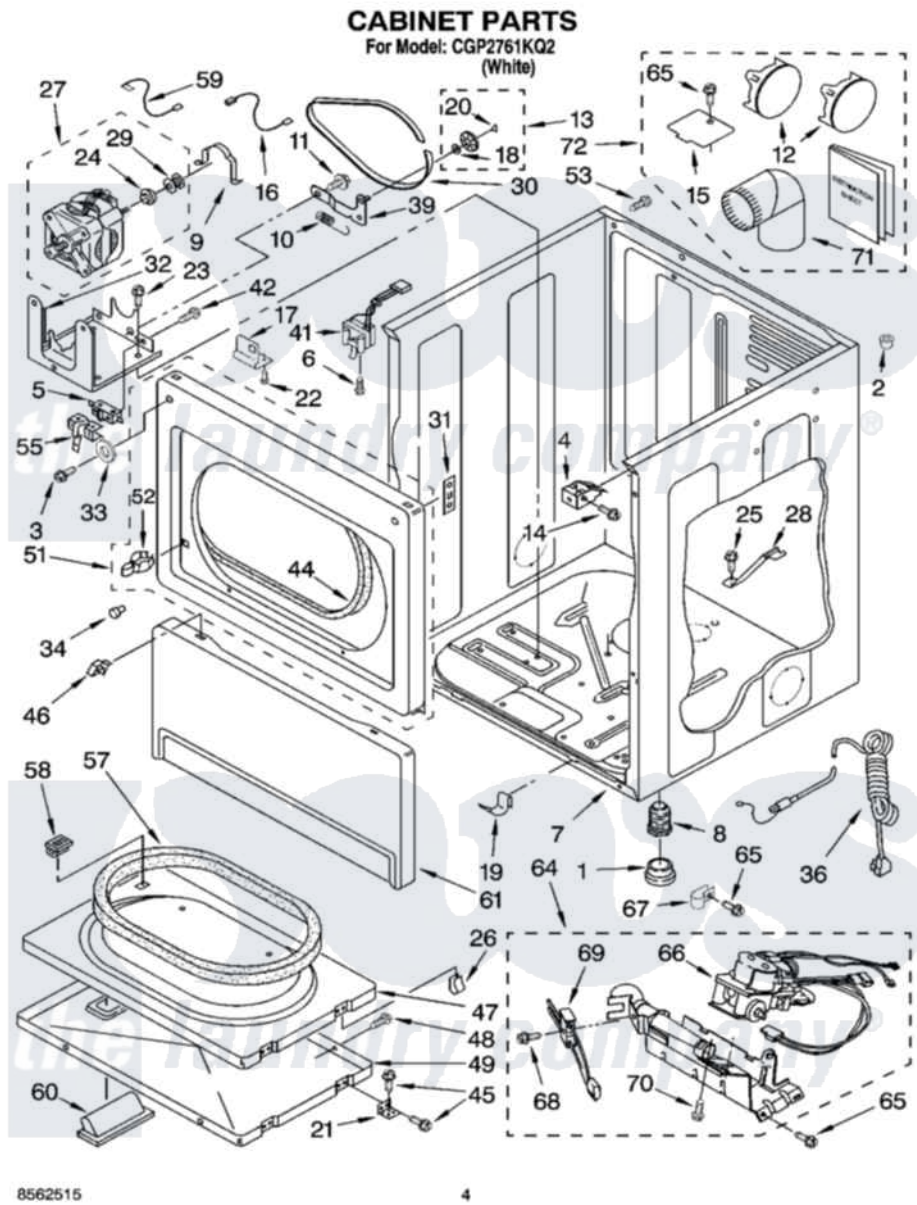

Whirlpool CGP2761KQ2 02 - CABINET PARTS

8562515

4

Whirlpool [Commercial Whirlpool CGP2761KQ2 Dryer Parts](#) Parts Diagram 02 - CABINET PARTS
Click on the part number to view part

Item	Original Part Number	Replaced By	Status	Part Description
1	3391943			Boot, Foot
2	356674			Cone, Wedge
3	3393258	3373329D		Screw
4	3391846			Clip, Front Panel
5	3394881	279782		Switch-Lid
6	697773	3395530		Screw
7	8310656			Cabinet
8	3392100	49621		Feet-Leveling
"	279810			Foot-Optional
9	660658			Clamp, Motor Mounting 343481 685441
10	3387374			Spring, Idler
11	3389420			Retainer-Idler 1/4-20 X 1/16
12	697750	W10470674		Dryer Exhaust Kit
13	3388672	279640		Pulley-ldr
14	3391915	681615		Screw
15	3394331			Plate Cover