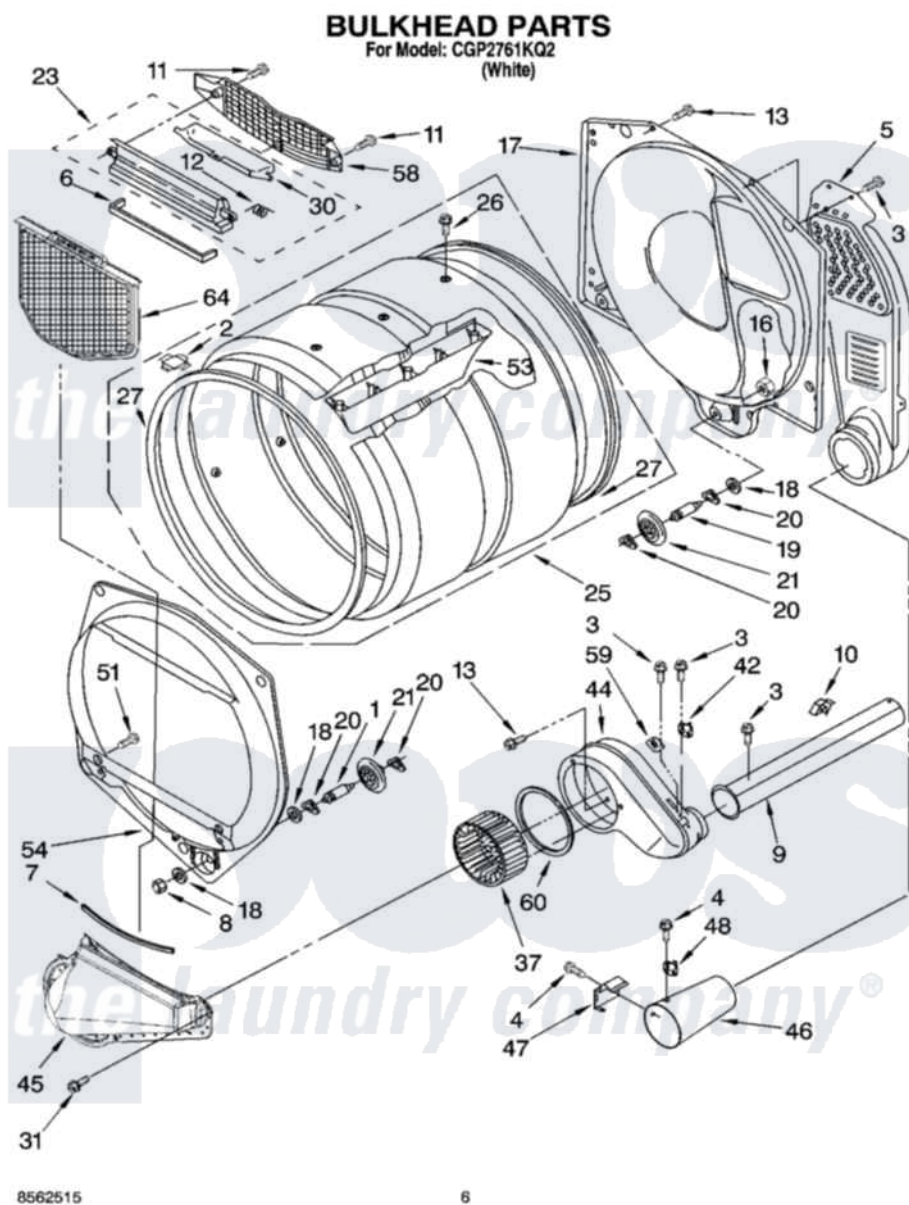

Whirlpool CGP2761KQ2 03 - BULKHEAD PARTS AND OPTIONAL PARTS (NOT INCLUDED)

Whirlpool [Commercial Whirlpool CGP2761KQ2 Dryer Parts](#) Parts Diagram 03 - BULKHEAD PARTS AND OPTIONAL PARTS (NOT INCLUDED)
Click on the part number to view part

| Item | Original Part Number | Replaced By | Status | Part Description |
|------|-------------------------|---------------------------|--------|---|
| 1 | 3399508 | W10359271 | | Shaft, Drum Roller Threads |
| 2 | 8066086 | | | Plug, Drum Hole |
| 3 | 3390646 | W10139210 | | Screw, 8-18 X 5/16 |
| 4 | 90767 | | | Screw, 8A X 3/8 HeX Washer Head Tapping |
| 5 | 3394346 | | | Air Duct Assembly |
| 6 | 697813 | | | Seal, Outlet Housing |
| 7 | 697814 | 697813 | | Seal, Outlet Housing |
| 8 | 3359452 | | | Nut, Lock |
| 9 | 8318486 | 279936 | | Kit-Exhst |
| 10 | 3388229 | | | Retainer, Toe Panel |
| 11 | 3387230 | | | Screw, 10-16 X 13/16 |
| 12 | 3394986 | | | Spring, Lint Screen Door |
| 13 | 3390647 | 488729 | | Screw |
| 16 | 3387709 | | | Nut, 3/8-16 |