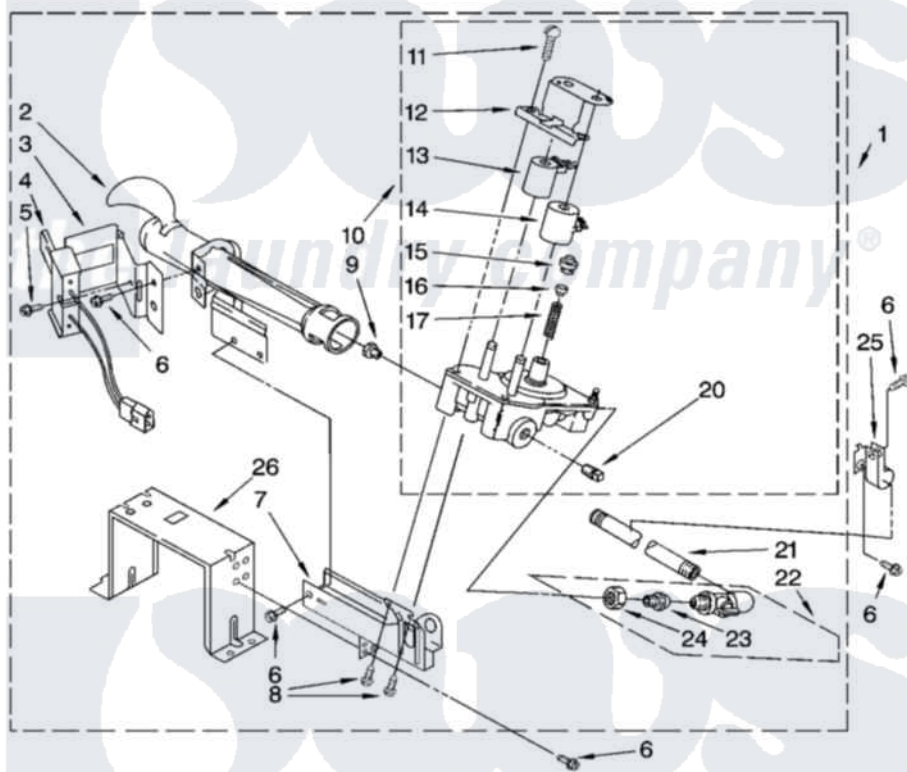

Whirlpool CGP2761KQ2 04 - 3401797 BURNER ASSEMBLY

3401797 BURNER ASSEMBLY

For Model: CGP2761KQ2
(White)

the laundry company®

8562515

8

Whirlpool Commercial Whirlpool CGP2761KQ2 Dryer Parts Parts Diagram 04 - 3401797 BURNER ASSEMBLY
Click on the part number to view part

Item	Original Part Number	Replaced By	Status	Part Description
1	3401797	285904		Burner-Gas
2	688617	693140		Burner
3	694298			Bracket, Ignitor
4	686590	279311		Ignitor
5	3393909			Screw, 8-32 X 7/8
6	343641	681414		Screw, 10AB X 1/2
7	3389871		Not Available	Base, Burner
8	3387057			Screw, 10-16 X 1/2 Orifice, Burner
9	3397656			Orifice, Burner
"	15775	72017		Paint, Touch-Up
10	3401775	279923		NAT Gas
11	694421			Screw, Bracket Mounting
12	694538			Bracket, Shunt
13	694540			Coil, 60 Hz
14	694539			Coil, 60 Hz
15	694424			Leak, Limiter

16	694423		Screw, Regulator Adjustment
17	694422		Spring, Regulator
20	239822	W10295523	Plug, Pipe
21	3387224	Not Available	Pipe, Gas Supply
22	697441		Valve And Union Shut-Off
23	3393767		Pipe, Tail
24	233076		Nut, Compression
25	3387561		Clamp-Pipe
26	3389889		Bracket, Support
"	N/A	Not Available	FOLLOWING PARTS NOT ILLUSTRATED
"	694572	49572A	Conversion Kit To Type L.p.g.f