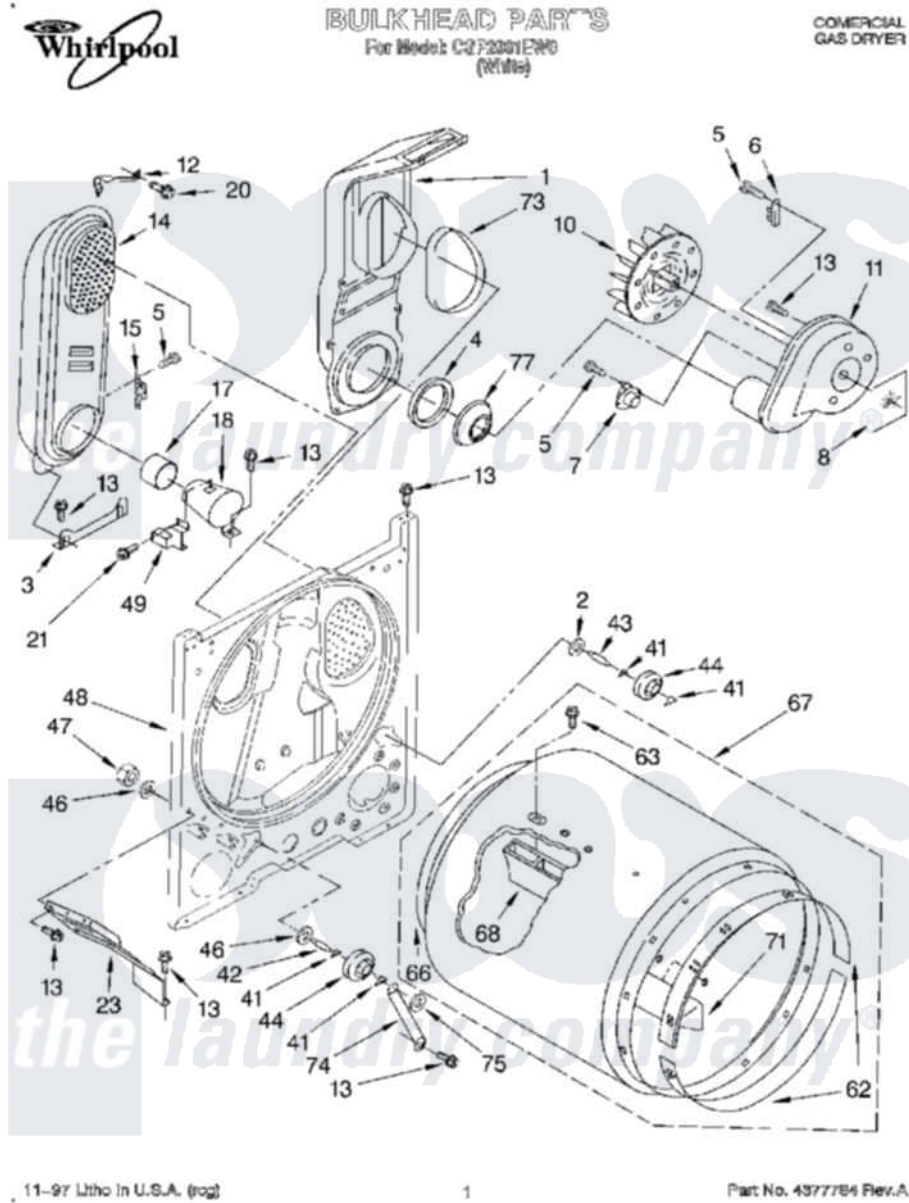

# Whirlpool CGP2961EW0 01 - BULKHEAD, LIT/OPTIONAL

11-97 Litho In U.S.A. (rog)

1

Part No. 497784 Rev.A

Whirlpool [Commercial Whirlpool CGP2961EW0 Dryer Parts](#) Parts Diagram 01 - BULKHEAD, LIT/OPTIONAL  
 Click on the part number to view part

Item	Original Part Number	Replaced By	Status	Part Description
1	<a href="#">348368</a>			Lint Chute Assembly
2	<a href="#">3388703</a>			Washer, Support
3	<a href="#">348484</a>			Support, Heater Box
4	<a href="#">347139</a>			Seal, Lint Chute
5	<a href="#">90767</a>			Screw, 8A X 3/8 HeX Washer Head Tapping
6	<a href="#">3392519</a>			Thermal Limiter
7	<a href="#">3387134</a>			Thermostat, Internal-Bias
8	<a href="#">3394196</a>			Seal, Blower Shaft
10	<a href="#">694089</a>			Wheel, Blower
11	3405016	<a href="#">8577230</a>		Housing, Blower
12	3398161	<a href="#">279771</a>		CLIP
13	343641	<a href="#">681414</a>		Screw, 10AB X 1/2
14	685458	<a href="#">279900</a>		Box
15	<a href="#">3403140</a>			Thermostat, High-Limit 205F
17	348516	<a href="#">279900</a>		Box
18	347389	<a href="#">279900</a>		Box