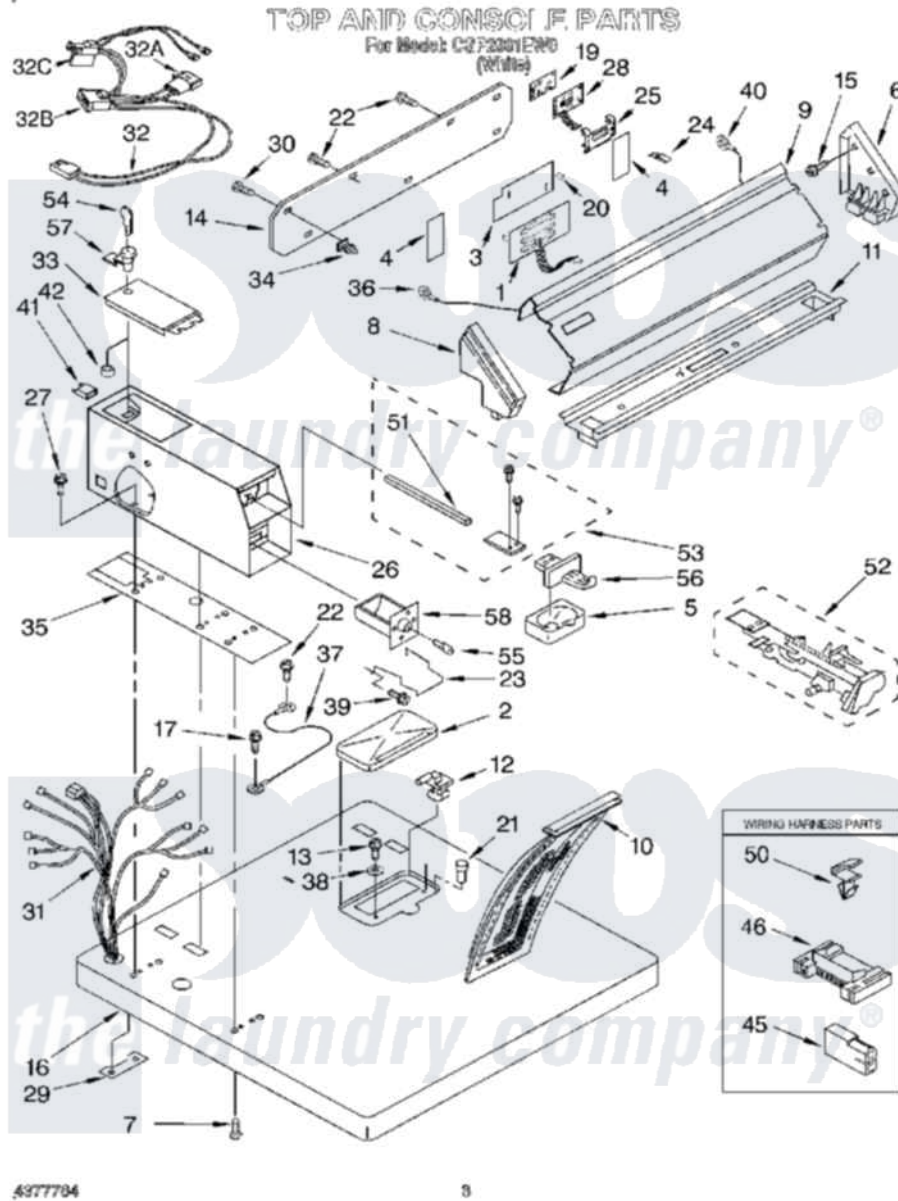

# Whirlpool CGP2961EW0 02 - TOP AND CONSOLE

4377794

3

Whirlpool [Commercial Whirlpool CGP2961EW0 Dryer Parts](#) Parts Diagram 02 - TOP AND CONSOLE  
 Click on the part number to view part

Item	Original Part Number	Replaced By	Status	Part Description
1	<a href="#">3950772</a>			Switch, Membrane
2	688150	<a href="#">697367</a>		Cover
3	<a href="#">3950773</a>			Backer Plate
4	<a href="#">3950775</a>			Backer Plate, Side
5	<a href="#">385421</a>			Funnel, Coin
6	<a href="#">3949737</a>			Cap, End
7	<a href="#">98445</a>			Screw, 10-16 X 3/4
8	<a href="#">3949734</a>	<a href="#">W10096320</a>		Cap, End
9	<a href="#">3402796</a>			Panel, Control
10	<a href="#">349639</a>			HANDLE AND LINT SCREEN ASSEMBLY
11	<a href="#">3949733</a>			Bracket, Control
12	691194	<a href="#">3978606</a>		Hinge, Lint Lid
"	691193	<a href="#">W10044470</a>		Hinge, RH
13	688983	<a href="#">487240</a>		Screw, For Mtg. Service Capacitor
14	3387361	<a href="#">3949733</a>		Bracket, Control