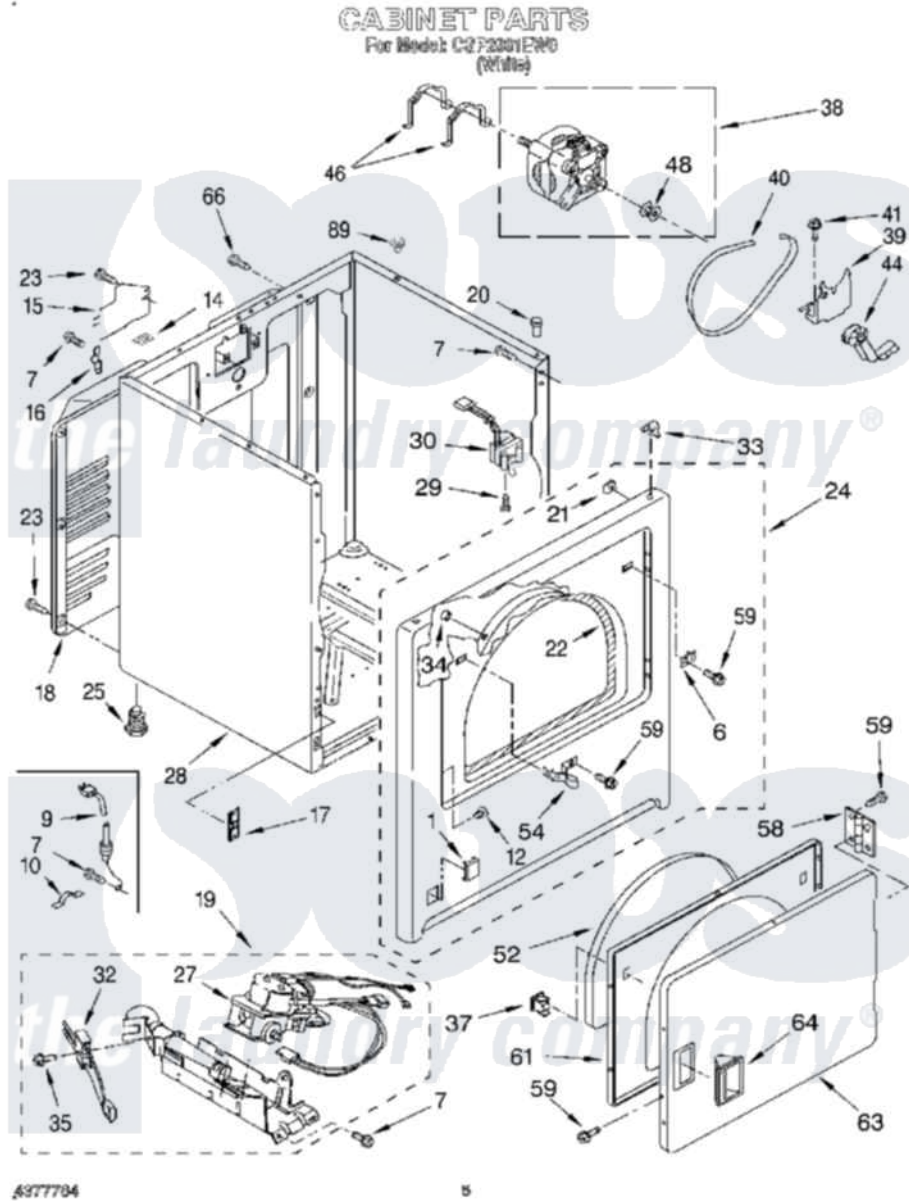

Whirlpool CGP2961EW0 03 - CABINET

Whirlpool [Commercial Whirlpool CGP2961EW0 Dryer Parts](#) Parts Diagram 03 - CABINET
 Click on the part number to view part

Item	Original Part Number	Replaced By	Status	Part Description
1	3394975			Plug, Front Panel
6	3403630			Plug, Strike Hole
7	343641	681414		Screw, 10AB X 1/2
9	3401402			Cord, Power
10	98997			Clip, Harness Following Parts Optional Are Not Supplied On This Whirlpool Model. But Are Available For Purchase.
12	3404413			Plug, Hinge Hole
14	18849			Pad, Top Hinge
15	3396795			Cover, Terminal Block
16	238088	8066217		Hinge, Top
17	3394083			Clip, Front Panel
18	3396805	280043		Panel-Rear
19	3401771	W10492502		Burner-Gas
20	98669			Lock, Front Top
21	98234			Clip, U-Bend

22	3406129		Seal And Bearing Assembly
23	693995		Screw, Hex Head
24	3403447	279854	Panel
25	3392100	49621	Feet-Leveling
"	279810		Foot-Optional
27	3401775	279923	NAT Gas
28	3399585	3406812	Cabinet
29	697773	3395530	Screw
30	3406104	3406105	Door Switch Assembly
32	686590	279311	Ignitor
33	18776		Lock, Front Top
34	685203	279220	Clip
35	3393909		Screw, 8-32 X 7/8
37	690081	279570	Latch
38	3395652	279827	Motor-Drive
39	348780		Base, Motor
40	660997	341241	Belt
41	3400500		Bolt, 3405245 5/16-18 X 3/4
44	691366		Idler And Pulley Assembly
46	660658		Clamp, Motor Mounting 343481 685441
"	343481	660658	Clamp, Motor Mounting 343481 685441
"	685441	660658	Clamp, Motor Mounting 343481 685441
48	3401143	W10299847	Pulley-Motor
52	3405246		Seal, Door Push-To-Start
54	3403431		Strike, Panel
58	3405514	W10362431	Hinge And Pin Assembly
59	342055	488627	Screw
61	3402341		Door, Inner
63	3402335		Door, Front
64	3405184		Handle, Door
66	697776	4331106	Screw, No.10-32 X 7/16
89	98669		Lock, Front Top