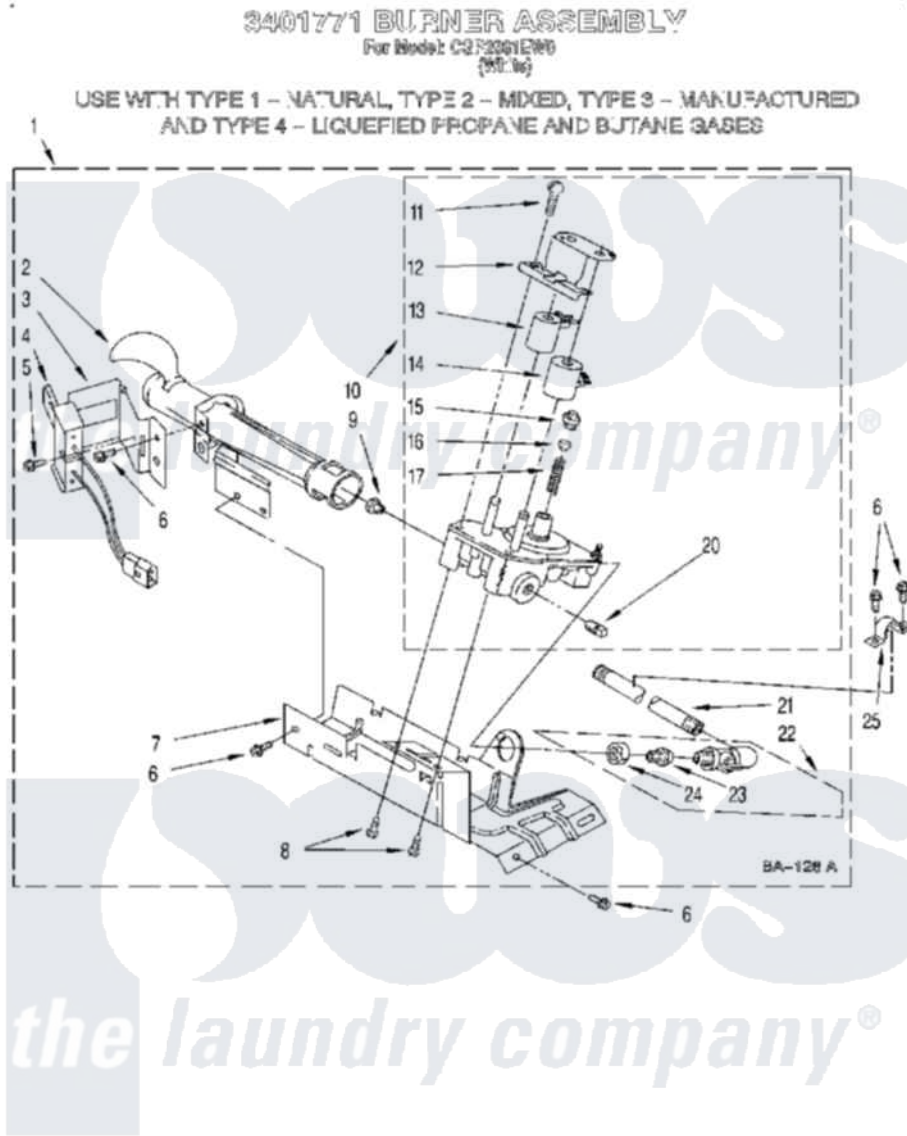

# Whirlpool CGP2961EW0 04 - 3401771 BURNER ASSEMBLY

4377764

7

Whirlpool [Commercial Whirlpool CGP2961EW0 Dryer Parts](#) Parts Diagram 04 - 3401771 BURNER ASSEMBLY  
Click on the part number to view part

Item	Original Part Number	Replaced By	Status	Part Description
1	3401771	<a href="#">W10492502</a>		Burner-Gas
2	688617	<a href="#">693140</a>		Burner
3	<a href="#">694298</a>			Bracket, Ignitor
4	686590	<a href="#">279311</a>		Ignitor
5	<a href="#">3393909</a>			Screw, 8-32 X 7/8
6	343641	<a href="#">681414</a>		Screw, 10AB X 1/2
7	<a href="#">693986</a>			Base, Burner
8	<a href="#">3387057</a>			Screw, 10-16 X 1/2 Orifice, Burner
9	<a href="#">234826</a>			Orifice, Burner Type 1
"	<a href="#">15775</a>	<a href="#">72017</a>		Paint, Touch-Up
"	15419		Not Available	Orifice, Burner (Type 3)
"	<a href="#">229742</a>			Orifice, Burner
"	<a href="#">234868</a>			Orifice, Burner
10	3401775	<a href="#">279923</a>		NAT Gas
11	<a href="#">694421</a>			Screw, Bracket Mounting
12	<a href="#">694538</a>			Bracket, Shunt