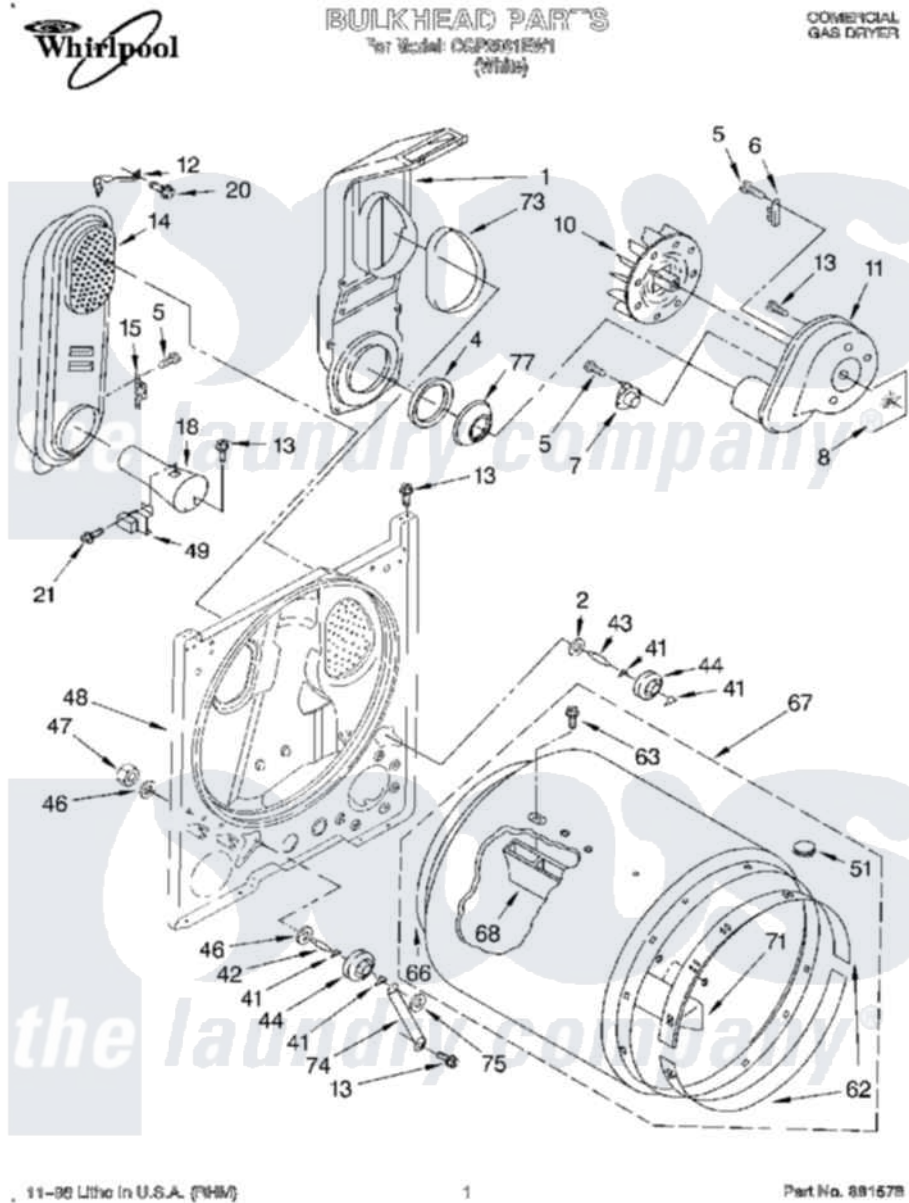

Whirlpool CGP2961EW1 01 - BULKHEAD

11-98 Litho (n U.S.A. (WHM))

1

Part No. 881678

Whirlpool [Commercial Whirlpool CGP2961EW1 Dryer Parts](#) Parts Diagram 01 - BULKHEAD
 Click on the part number to view part

Item	Original Part Number	Replaced By	Status	Part Description
1	348368			Lint Chute Assembly
2	3388703			Washer, Support
4	347139			Seal, Lint Chute
5	90767			Screw, 8A X 3/8 Hex Washer Head Tapping
6	3392519			Thermal Limiter
7	3387134			Thermostat, Internal-Bias
8	3394196			Seal, Blower Shaft
10	694089			Wheel, Blower
11	3405016	8577230		Housing, Blower
12	3398161	279771		CLIP
13	343641	681414		Screw, 10AB X 1/2
14	3394343	279980		Box
15	3403140			Thermostat, High-Limit 205F
18	8066049			Funnel, Burner Light
20	489463			Screw, 8-18 X 1/16
21	339554	3390631		Screw, 10-16 X 3/8

41	690997		Washer, Thrust
42	3399506	W10359270	Shaft, Drum Roller Threads
43	3399507	W10359269	Shaft, Drum Roller Threads
44	3397588	349241T	Support
46	348197		Washer, Support
47	3359452		Nut, Lock
48	3403410		Bulkhead
49	338906		Radiant, Sensor
51	3977358	8066086	Plug, Drum Hole
62	692526	279441	BeaRng-Rng
63	97787	W10109200	Screw, Baffle Mounting
66	3406130	279857	Seal
67	695587		Drum Assembly
68	692490		Baffle, Drum
71	3403636		Baffle, Drum
73	339956		Seal, Air Duct To Bulkhead
74	3976434		Bracket, Support Shaft
75	90296		Nut, Push On
77	696302		Shield, Exhaust