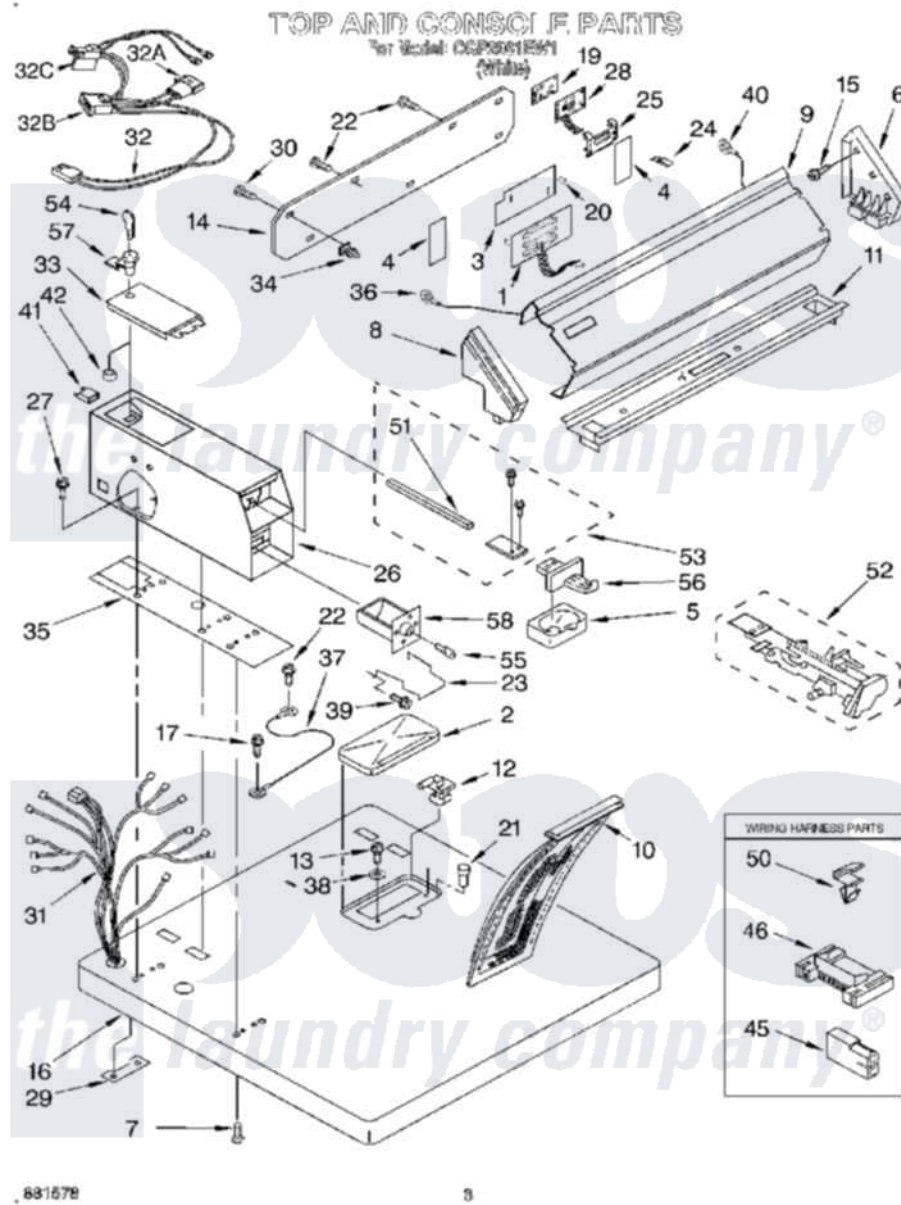

Whirlpool CGP2961EW1 02 - TOP AND CONSOLE

Whirlpool [Commercial Whirlpool CGP2961EW1 Dryer Parts](#) Parts Diagram 02 - TOP AND CONSOLE
 Click on the part number to view part

Item	Original Part Number	Replaced By	Status	Part Description
1	3950772			Switch, Membrane
2	688150	697367		Cover
3	3950773			Backer Plate
4	3950775			Backer Plate, Side
5	385421			Funnel, Coin
6	3949737			Cap, End
7	98445			Screw, 10-16 X 3/4
8	3949734	W10096320		Cap, End
9	3402796			Panel, Control
10	349639			HANDLE AND LINT SCREEN ASSEMBLY
11	3949733			Bracket, Control
12	691194	3978606		Hinge, Lint Lid
"	691193	W10044470		Hinge, RH
13	688983	487240		Screw, For Mtg. Service Capacitor
14	3387978			Panel, Rear Console

15	97787	W10109200	Screw, Baffle Mounting
16	3402832		Top
17	90767		Screw, 8A X 3/8 HeX Washer Head Tapping
19	3407149		Board, Control
20	3951768		Cap, Mounting Stud
21	297535	17258	Bumper
22	339554	3390631	Screw, 10-16 X 3/8
23	3352295		Guide, Drawer
24	3363338		Clip
25	3949599		Bezel, Display
26	3402835	8527844	Case
27	3349065		Bolt, Meter Case Mounting
28	3407150		Board, Display
29	3347825	3353813	Plate, Mounting
30	64211	388326	Screw, 8-18 X 1.25
31	3402816		Harness, Wiring
32	3401850		Harness-Gas
"	697779		Plug, 3-Way
"	3403498		Connector, 3-Position
"	3403499		Connector, 2-Position
33	3351136		Service Door Assembly
34	689559		Nut, Push-In
35	3348850	3954812	Cushion, Meter Case
36	690853		Wire, Ground
37	340025	687133	Wire
38	237446	487596	Washer
39	339805		Screw, 10-32 X 3/16
40	3397996	3395559	Wire
41	3402784		Switch, Service Diagnostic
42	90406		Cage Nut, 5/16-18
45	717252		Receptacle, Terminal
46	3395683		Receptacle, Multi-Terminal
50	3394427		Clip-Harness