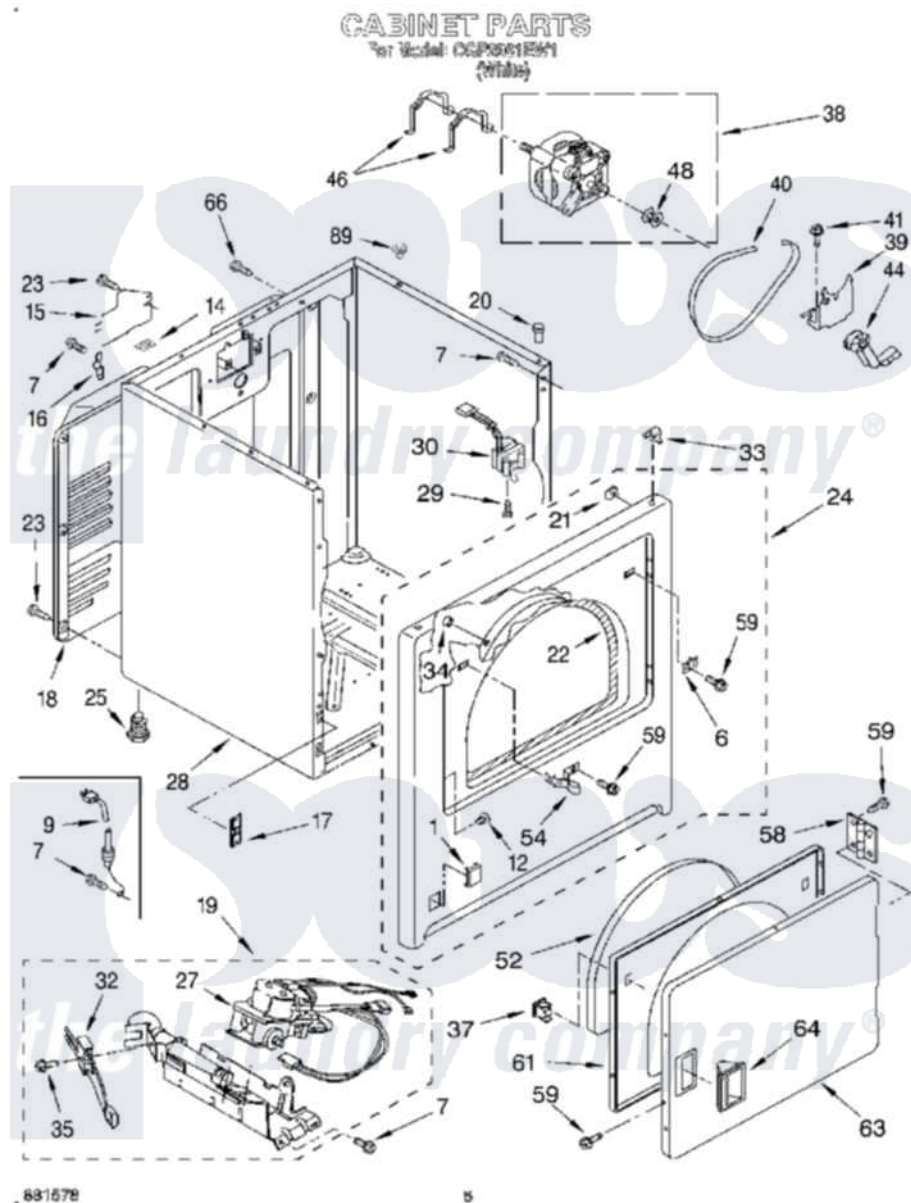

Whirlpool CGP2961EW1 03 - CABINET

Whirlpool [Commercial Whirlpool CGP2961EW1 Dryer Parts](#) Parts Diagram 03 - CABINET
 Click on the part number to view part

Item	Original Part Number	Replaced By	Status	Part Description
1	3394975			Plug, Front Panel
6	3403630			Plug, Strike Hole
7	343641	681414		Screw, 10AB X 1/2
9	3401402			Cord, Power
12	3404413			Plug, Hinge Hole
14	18849			Pad, Top Hinge
15	3396795			Cover, Terminal Block
16	238088	8066217		Hinge, Top
17	3394083			Clip, Front Panel
18	3396805	280043		Panel-Rear
19	3401771	W10492502		Burner-Gas
20	98669			Lock, Front Top
"	356837			Locator, Top Lock
21	98234			Clip, U-Bend
22	3406129			Seal And Bearing Assembly
23	693995			Screw, Hex Head

24	3403447	279854	Panel
25	3392100	49621	Feet-Leveling
"	279810		Foot-Optional
27	3401775	279923	NAT Gas
28	3399585	3406812	Cabinet
29	697773	3395530	Screw
30	3406104	3406105	Door Switch Assembly
32	686590	279311	Ignitor
33	18776		Lock, Front Top
34	685203	279220	Clip
35	3393909		Screw, 8-32 X 7/8
37	690081	279570	Latch
38	3976707	279827	Motor-Drve
39	348780		Base, Motor
40	660996	341241	Belt
41	3400500		Bolt, 3405245 5/16-18 X 3/4
44	691366		Idler And Pulley Assembly
46	660658		Clamp, Motor Mounting 343481 685441
"	343481	660658	Clamp, Motor Mounting 343481 685441
"	685441	660658	Clamp, Motor Mounting 343481 685441
48	3394341	W10299847	Pulley-Motor
52	3405246		Seal, Door Push-To-Start
54	3403431		Strike, Panel
58	3405514	W10362431	Hinge And Pin Assembly
59	342055	488627	Screw
61	3402341		Door, Inner
63	3402335		Door, Front
64	3405184		Handle, Door
66	697776	4331106	Screw, No.10-32 X 7/16
89	98669		Lock, Front Top