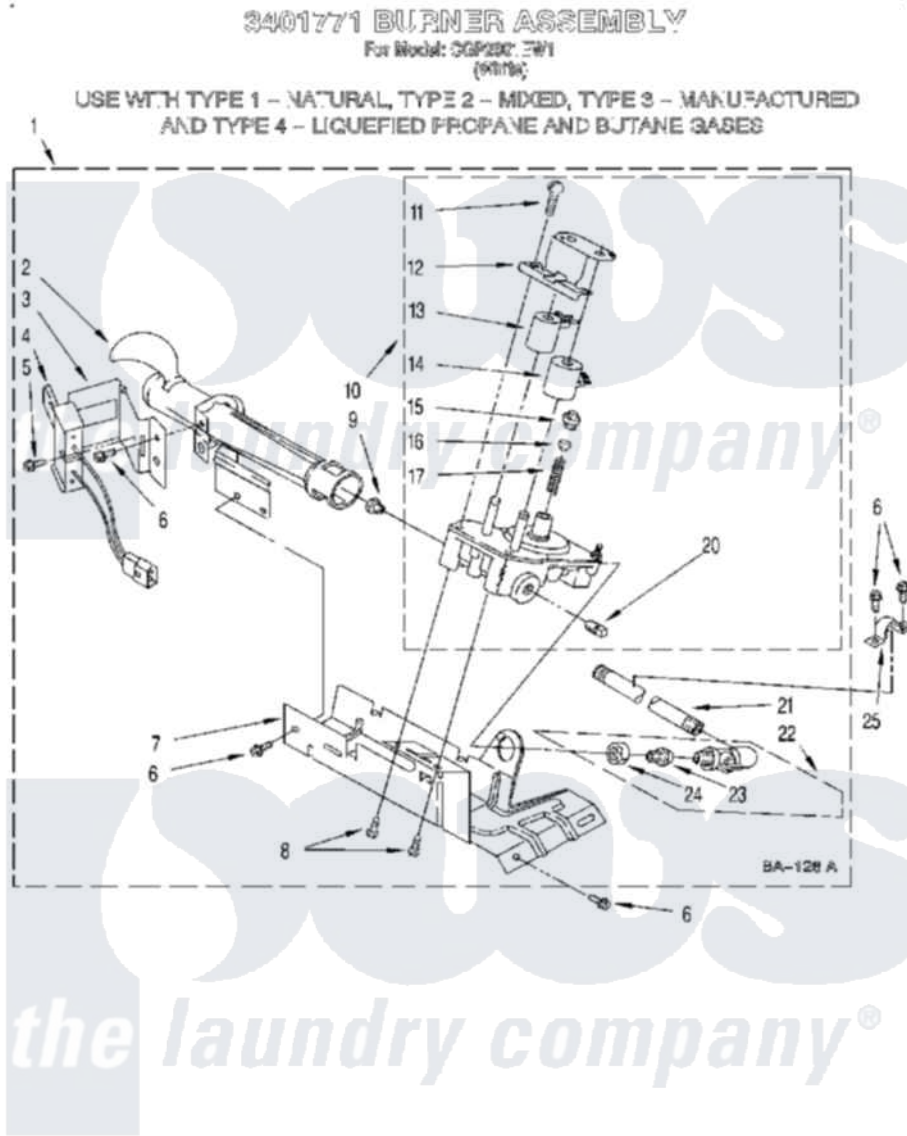

Whirlpool CGP2961EW1 04 - 3401771 BURNER ASSEMBLY

.881575

7

Whirlpool [Commercial Whirlpool CGP2961EW1 Dryer Parts](#) Parts Diagram 04 - 3401771 BURNER ASSEMBLY
Click on the part number to view part

Item	Original Part Number	Replaced By	Status	Part Description
1	3401771	W10492502		Burner-Gas
2	688617	693140		Burner
3	694298			Bracket, Ignitor
4	686590	279311		Ignitor
5	3393909			Screw, 8-32 X 7/8
6	343641	681414		Screw, 10AB X 1/2
7	693986			Base, Burner
8	3387057			Screw, 10-16 X 1/2 Orifice, Burner
9	234826			Orifice, Burner Type 1
"	15775	72017		Paint, Touch-Up
"	15419		Not Available	Orifice, Burner (Type 3)
"	229742			Orifice, Burner
"	234868			Orifice, Burner
10	3401775	279923		NAT Gas
11	694421			Screw, Bracket Mounting
12	694538			Bracket, Shunt