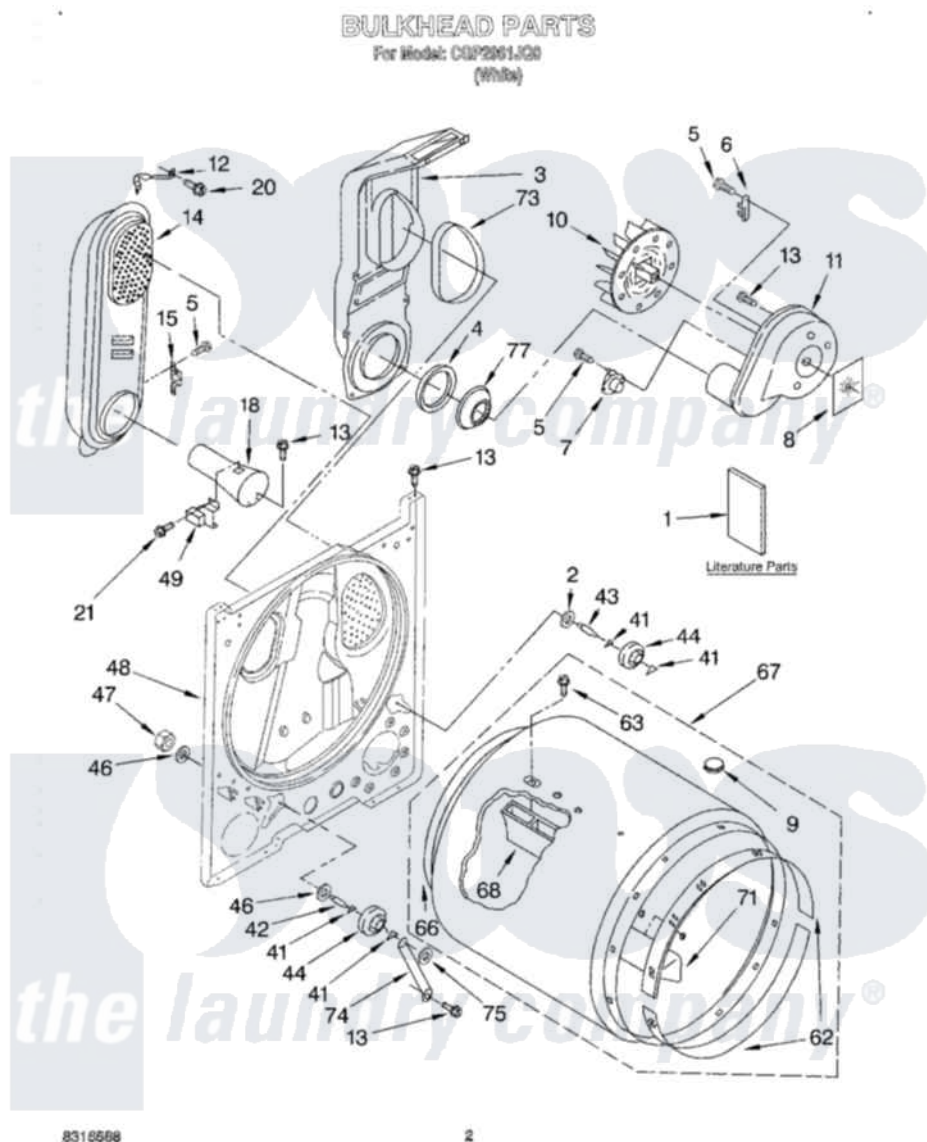

Whirlpool CGP2961JQ0 02 - BULKHEAD, LIT/OPTIONAL

Whirlpool [Commercial Whirlpool CGP2961JQ0 Dryer Parts](#) Parts Diagram 02 - BULKHEAD, LIT/OPTIONAL
Click on the part number to view part

Item	Original Part Number	Replaced By	Status	Part Description
1	LIT8316558		Not Available	Literature Parts (Instructions, Installation)
"	LIT3976424			Literature Parts (Label, Wiring Diagram)
"	LIT3406547		Not Available	Literature Parts (Tech Sheet)
"	LIT8316588		Not Available	Literature Parts (Repair Parts List)
2	3388703			Washer, Support
3	348368			Lint Chute Assembly
4	347139			Seal, Lint Chute
5	90767			Screw, 8A X 3/8 HeX Washer Head Tapping
6	3392519			Thermal Limiter
7	3387134			Thermostat, Internal-Bias
8	3394196			Seal, Blower Shaft
9	3977358	8066086		Plug, Drum Hole
10	694089			Wheel, Blower
11	3405016	8577230		Housing, Blower

12	3398161	279771	CLIP
13	343641	681414	Screw, 10AB X 1/2
14	3394343	279980	Box
15	3403140		Thermostat, High-Limit 205F
18	8066049		Funnel, Burner Light
20	489463		Screw, 8-18 X 1/16
21	339554	3390631	Screw, 10-16 X 3/8
41	690997		Washer, Thrust
42	3399506	W10359270	Shaft, Drum Roller Threads
43	3399507	W10359269	Shaft, Drum Roller Threads
44	3397588	349241T	Support
46	348197		Washer, Support
47	3359452		Nut, Lock
48	3403410		Bulkhead
49	338906		Radiant, Sensor
62	692526	279441	BeaRng-Rng
63	97787	W10109200	Screw, Baffle Mounting
66	3406130	279857	Seal
67	695587		Drum Assembly
68	692490		Baffle, Drum
71	3403636		Baffle, Drum
73	339956		Seal, Air Duct To Bulkhead
74	3976434		Bracket, Support Shaft
75	90296		Nut, Push On
77	696302		Shield, Exhaust
"	72017		Paint, Touch-Up
"	350930		Paint, Pressurized Spray B
"	350938		Paint, Pressurized Spray B
"	799344		Paint, Touch-Up)
"	3952029		Switch, Vault
"	3952030		Switch, Vault