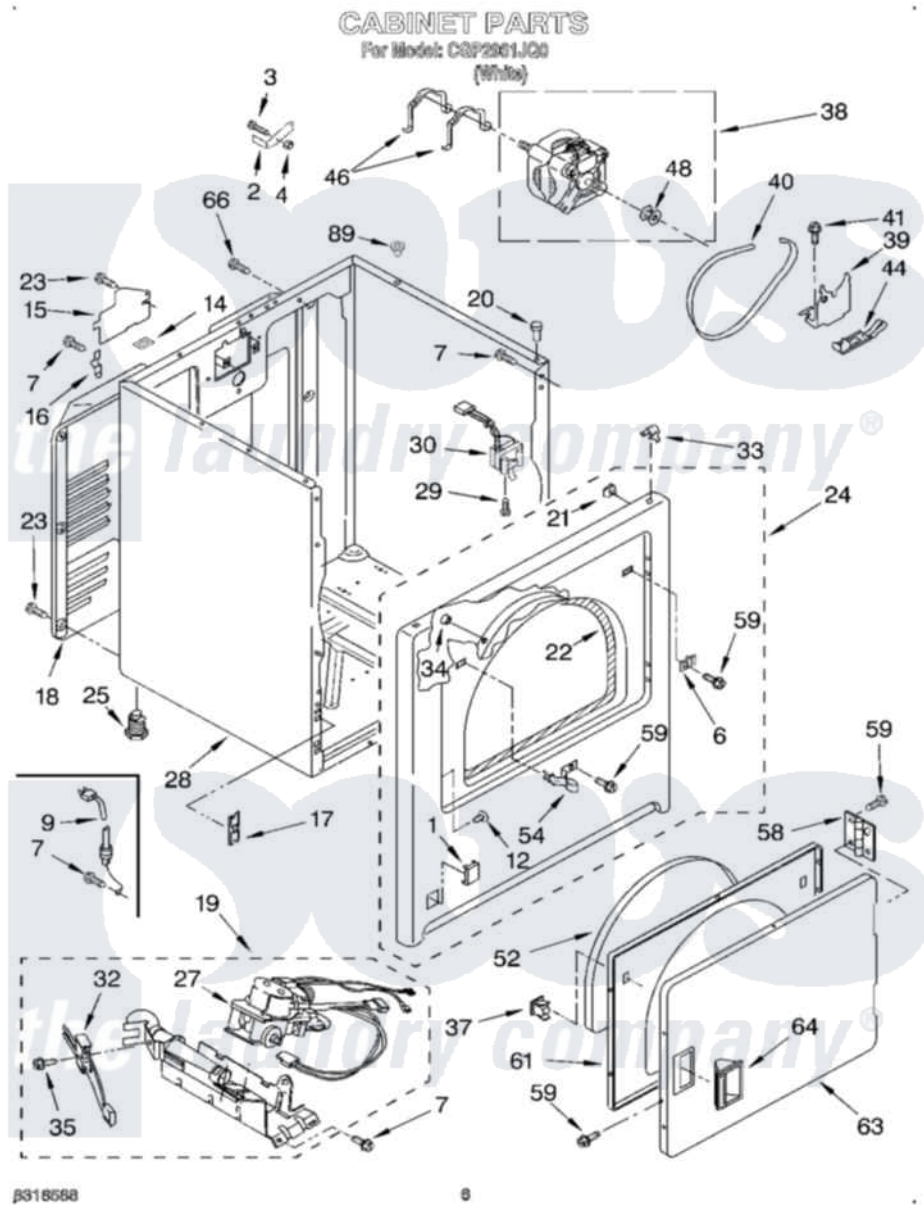

Whirlpool CGP2961JQ0 04 - CABINET

Whirlpool [Commercial Whirlpool CGP2961JQ0 Dryer Parts](#) Parts Diagram 04 - CABINET
 Click on the part number to view part

Item	Original Part Number	Replaced By	Status	Part Description
1	3394975			Plug, Front Panel
2	3406857	3954895		Bracket, Top Lock
3	354730			Bolt, 5/16-18 X 2 3/4
4	90984			Nut, 5/16-18
6	3403630			Plug, Strike Hole
7	343641	681414		Screw, 10AB X 1/2
9	3401402			Cord, Power
12	3404413			Plug, Hinge Hole
14	18849			Pad, Top Hinge
15	3396795			Cover, Terminal Block
16	238088	8066217		Hinge, Top
17	3394083			Clip, Front Panel
18	3396805	280043		Panel-Rear
19	3401771	W10492502		Burner-Gas
20	98669			Lock, Front Top
21	98234			Clip, U-Bend

22	3406129		Seal And Bearing Assembly
23	693995		Screw, Hex Head
24	3403447	279854	Panel
25	3392100	49621	Feet-Leveling
"	279810		Foot-Optional
27	3401775	279923	NAT Gas
28	3399585	3406812	Cabinet
29	697773	3395530	Screw
30	3406109	3406107	Door Switch Assembly
32	686590	279311	Ignitor
33	18776		Lock, Front Top
34	685203	279220	Clip
35	3393909		Screw, 8-32 X 7/8
37	690081	279570	Latch
38	3976707	279827	Motor-Drive
39	348780		Base, Motor
40	8066065	341241	Belt
41	3400500		Bolt, 3405245 5/16-18 X 3/4
44	3394332	691366	Idler And Pulley Assembly
46	660658		Clamp, Motor Mounting 343481 685441
"	343481	660658	Clamp, Motor Mounting 343481 685441
"	685441	660658	Clamp, Motor Mounting 343481 685441
48	3394341	W10299847	Pulley-Motor
52	3405246		Seal, Door Push-To-Start
54	3403431		Strike, Panel
58	3405514	W10362431	Hinge And Pin Assembly
59	342055	488627	Screw
61	3402341		Door, Inner
63	3402335		Door, Front
64	3405184		Handle, Door
66	697776	4331106	Screw, No.10-32 X 7/16
89	356837		Locator, Top Lock