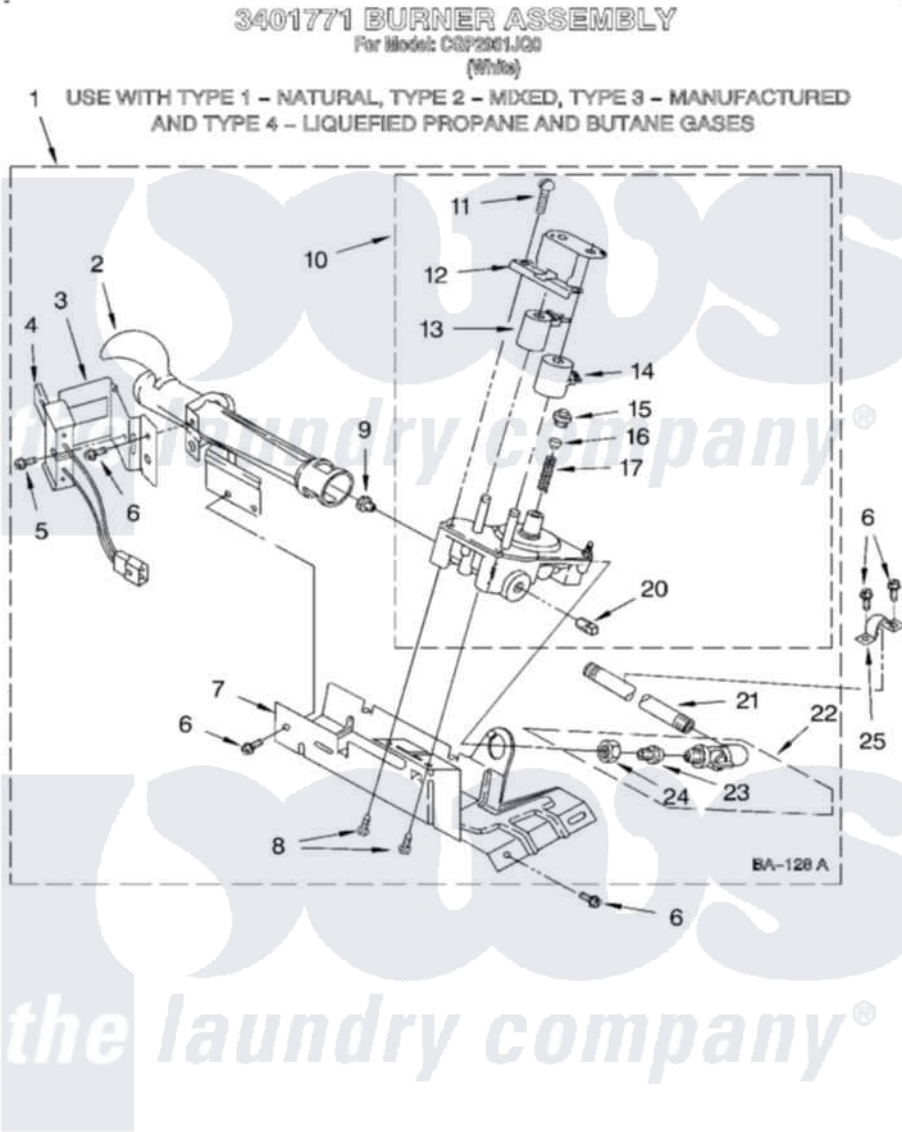

# Whirlpool CGP2961JQ0 05 - 3401771 BURNER

6318568

8

Whirlpool [Commercial Whirlpool CGP2961JQ0 Dryer Parts](#) Parts Diagram 05 - 3401771 BURNER  
Click on the part number to view part

Item	Original Part Number	Replaced By	Status	Part Description
1	3401771	<a href="#">W10492502</a>		Burner-Gas
2	688617	<a href="#">693140</a>		Burner
3	<a href="#">694298</a>			Bracket, Ignitor
4	686590	<a href="#">279311</a>		Ignitor
5	<a href="#">3393909</a>			Screw, 8-32 X 7/8
6	343641	<a href="#">681414</a>		Screw, 10AB X 1/2
7	<a href="#">693986</a>			Base, Burner
8	<a href="#">3387057</a>			Screw, 10-16 X 1/2 Orifice, Burner
9	<a href="#">234826</a>			Orifice, Burner Type 1
"	<a href="#">15775</a>	<a href="#">72017</a>		Paint, Touch-Up
"	15419		Not Available	Orifice, Burner (Type 3)
"	<a href="#">229742</a>			Orifice, Burner
"	<a href="#">234868</a>			Orifice, Burner
10	3401775	<a href="#">279923</a>		NAT Gas
11	<a href="#">694421</a>			Screw, Bracket Mounting
12	<a href="#">694538</a>			Bracket, Shunt

13	<a href="#">694540</a>		Coil, 60 Hz
14	<a href="#">694539</a>		Coil, 60 Hz
15	<a href="#">694424</a>		Leak, Limiter
16	<a href="#">694423</a>		Screw, Regulator Adjustment
17	<a href="#">694422</a>		Spring, Regulator
20	239822	<a href="#">W10295523</a>	Plug, Pipe
21	233273	Not Available	Pipe, Gas Supply
22	3393658	<a href="#">345062</a>	Valve
23	<a href="#">3393767</a>		Pipe, Tail
24	<a href="#">233076</a>		Nut, Compression
25	<a href="#">341029</a>		Clamp, Pipe Door Spring
"	694572	<a href="#">49572A</a>	Conversion Kit To Type L.p.g.f