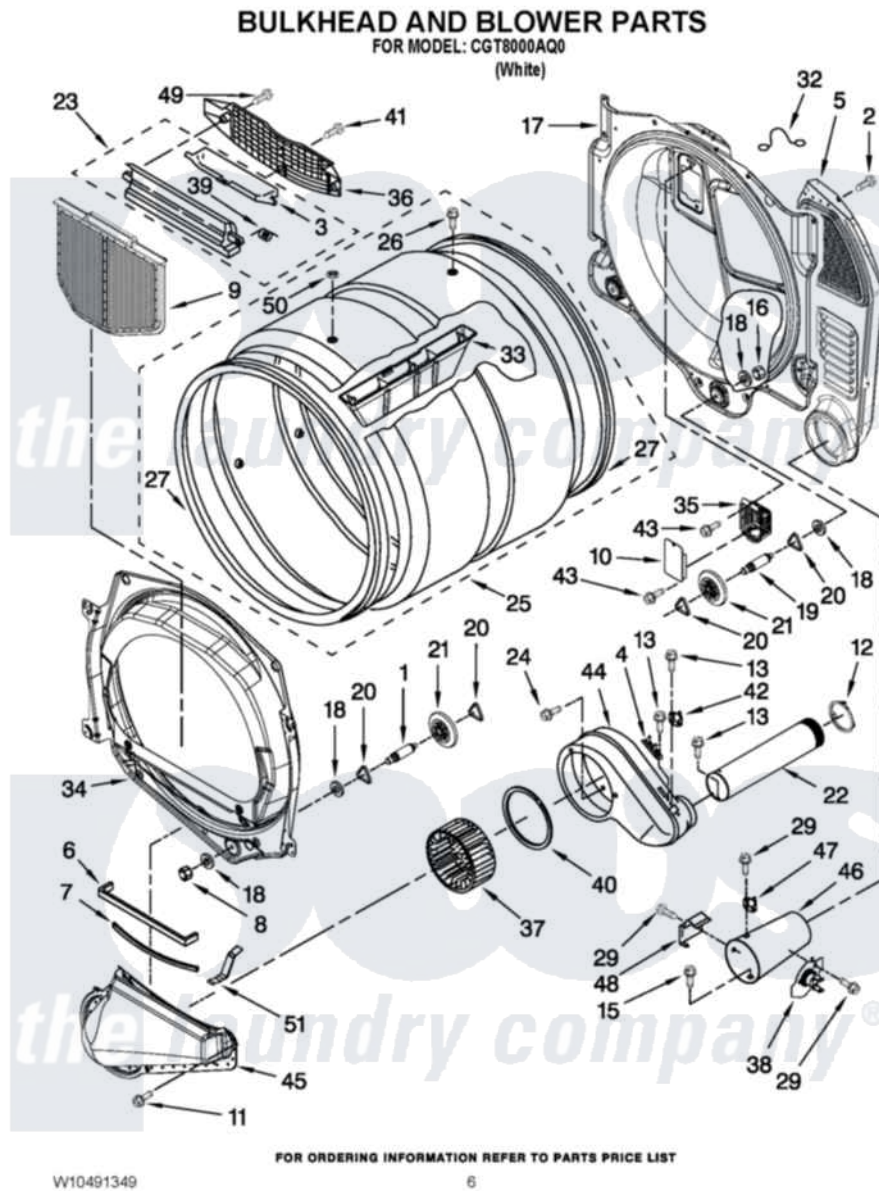

Whirlpool CGT8000AQ0 03 - BULKHEAD AND BLOWER PARTS

Whirlpool [Commercial Whirlpool CGT8000AQ0 Stacked Washer and Dryer Parts](#) Parts Diagram 03 - BULKHEAD AND BLOWER PARTS

[Click on the part number to view part](#)

Item	Original Part Number	Replaced By	Status	Part Description
1	W10359271			Shaft, Drum Roller Threads
2	3390647	488729		Screw
3	W10153413			Door, Lint Screen
4	3392519			Thermal Limiter
5	3394346			Air Duct Assembly
6	697813			Seal, Outlet Housing
7	697814	697813		Seal, Outlet Housing
8	3934666	W10080210		Nut, 3/8 X 16
9	W10049370	W10120998		Screen
10	3402841	8532165		Lens, Drum Light
11	359625	487240		Screw, For Mtg. Service Capacitor
12	W10344699			Collar, Duct
13	8533971	90767		Screw, 8A X 3/8 HeX Washer Head Tapping
15	693995			Screw, Hex Head

16	W10001120	W10080190	Nut, 3/8-16
17	W10080170		Bulkhead, Rear
18	3387459	W10080960	Washer, Support
19	W10359272		Shaft, Roller Drum Threads
20	690997		Washer, Thrust
21	W10314171		Roller, Support Assembly
22	8563728		Exhaust Pipe
23	W10153423		Outlet Grille, Housing Assembly
24	489463		Screw, 8-18 X 1/16
25	W10153420		Complete Drum Assembly
26	W10219342		Screw, Baffle Mounting
27	W10166807	280114	Seal
29	90767		Screw, 8A X 3/8 HeX Washer Head Tapping
32	3401707		Jumper, Tco-High Limit
33	W10153409		Baffle, Drum
34	8565061		Bulkhead, Front
35	W10410531		Bracket, Drum Light
36	W10153412		Grille, Outlet
37	W10349492		Wheel, Blower
38	8573713		Thermal-Cutoff
39	3394986		Spring, Lint Screen Door
40	697770		Seal, Cover Plate Blower Housing
41	695240	488729	Screw
42	8577274		Thermostat 295F
43	487909	488729	Screw
44	8544362	W10119255	Housing, Blower
45	8066168	W10128606	Duct-Lint
46	8573824		Funnel, Burner
47	3391912		Thermostat, High-Limit 255 F
48	338906		Radiant, Sensor
49	3387230		Screw, 10-16 X 13/16
50	W10128544		Housing-Outlet
51	W10345456	8066208	Clip-Exhaust